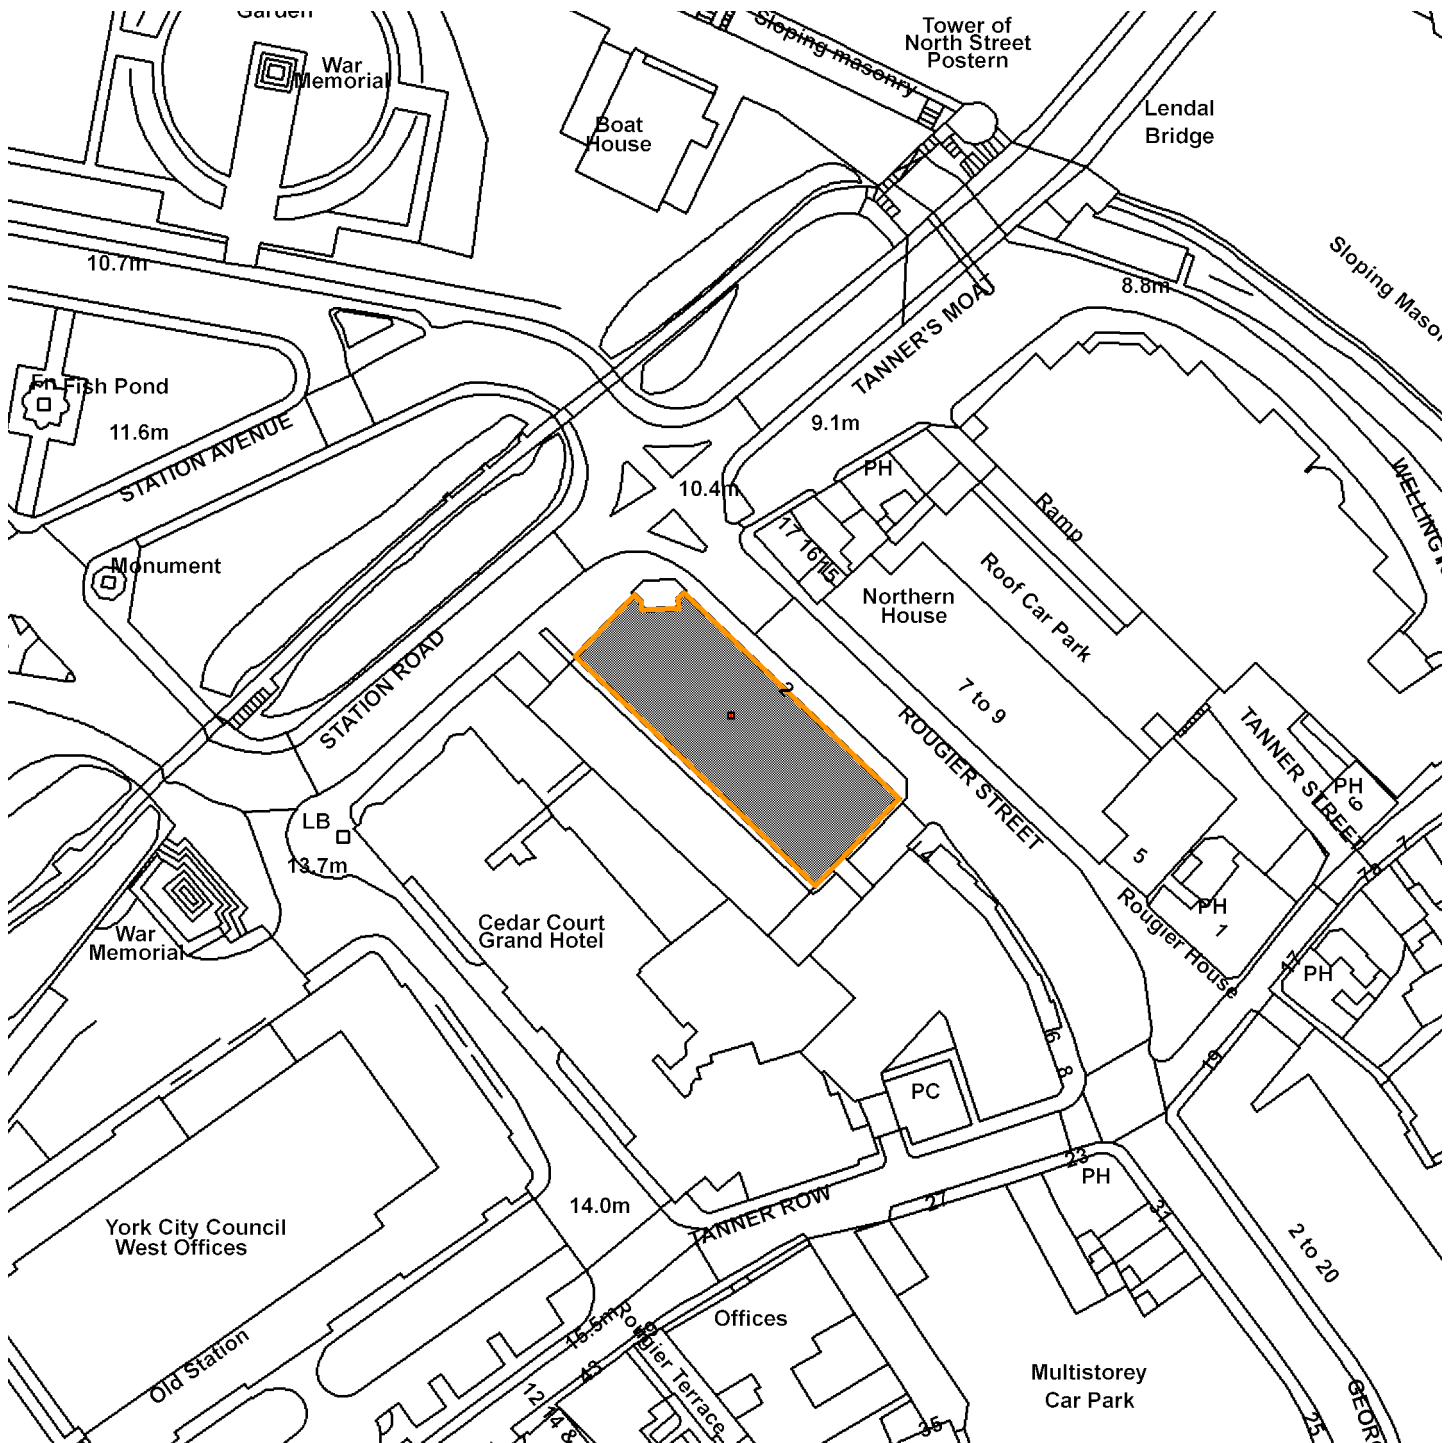

# 16/01976/FULM

Aviva, Yorkshire House, 2 Rougier Street,

Scale : 1:1284

Reproduced from the Ordnance Survey map with the permission of the Controller of Her Majesty's Stationery Office © Crown Copyright 2000.