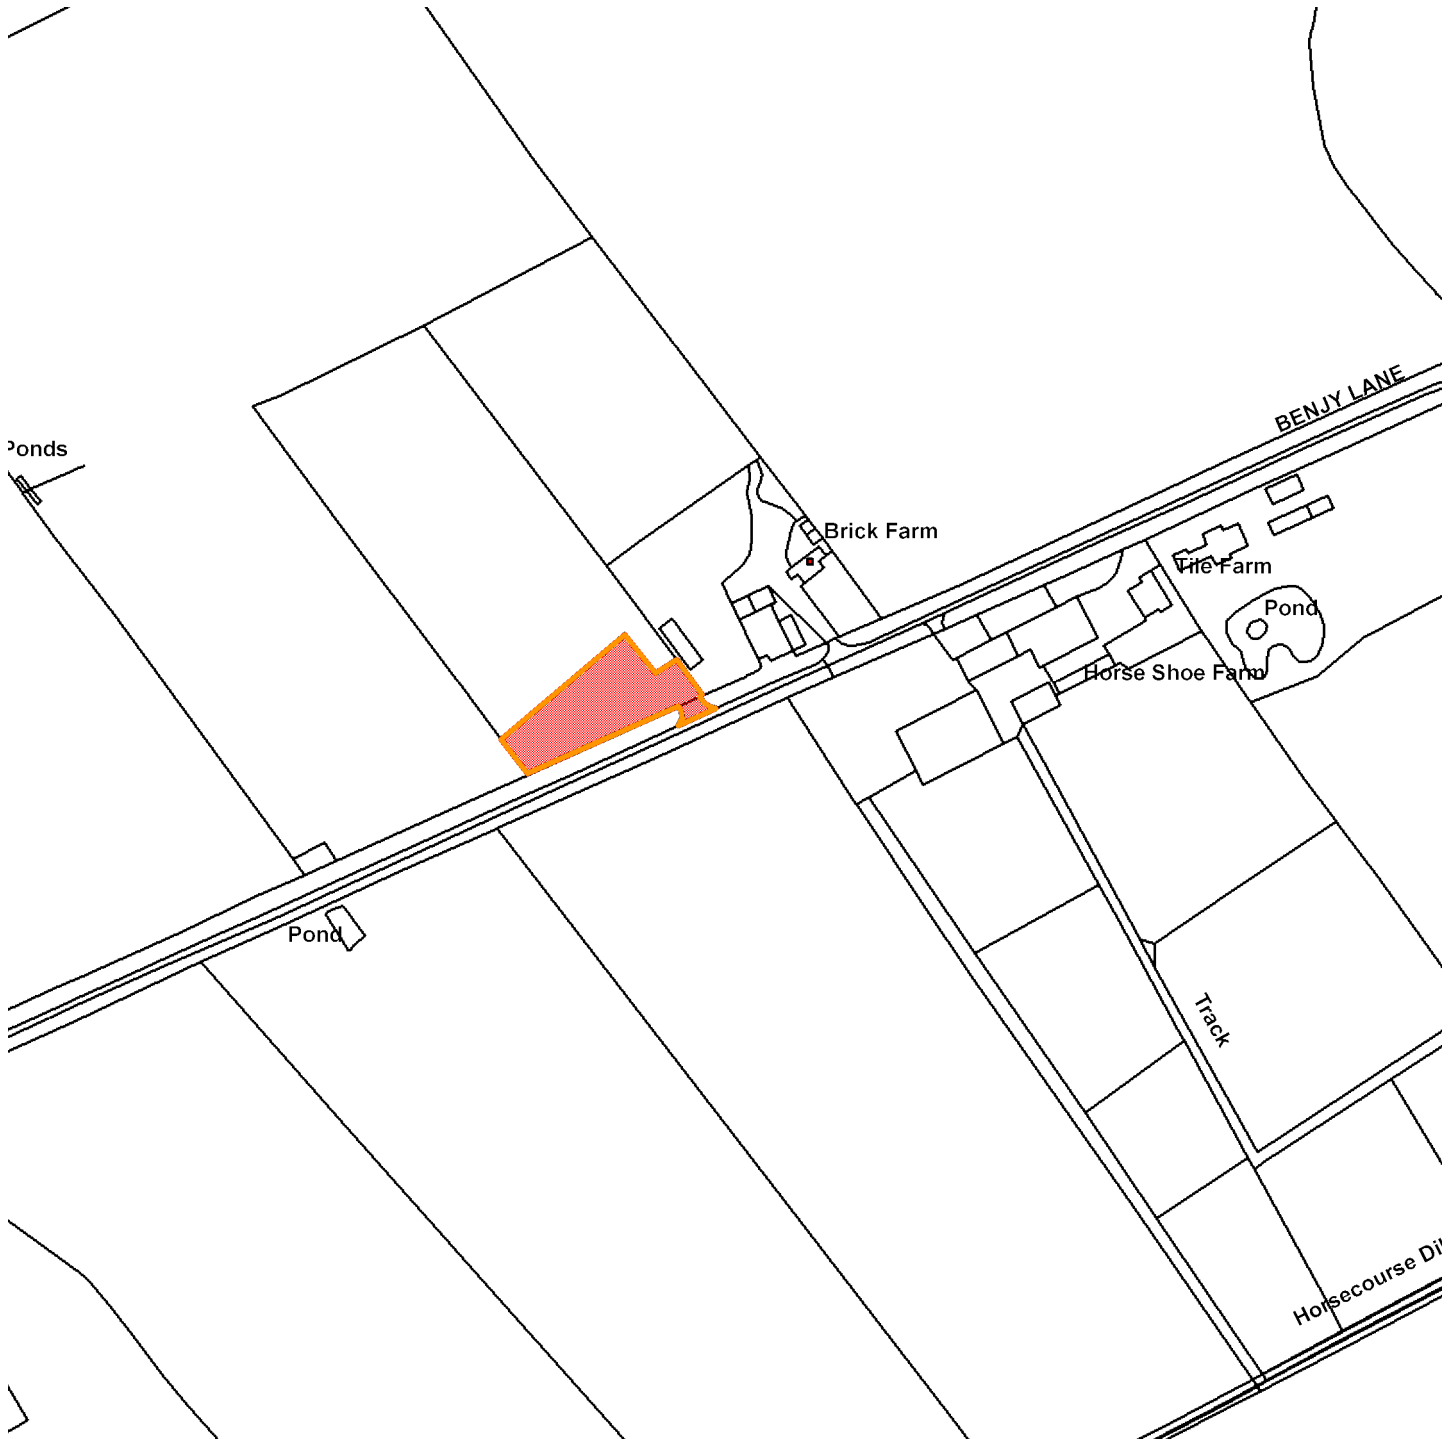

16/02583/FUL

Brick Farm, Benjy Lane, Wheldrake

Scale : 1:2569

Reproduced from the Ordnance Survey map with the permission of the Controller of Her Majesty's Stationery Office © Crown Copyright 2000.

Unauthorised reproduction infringes Crown Copyright and may lead to prosecution or civil proceedings.

Organisation	Not Set
Department	Not Set
Comments	Site Plan
Date	10 January 2017
SLA Number	Not Set