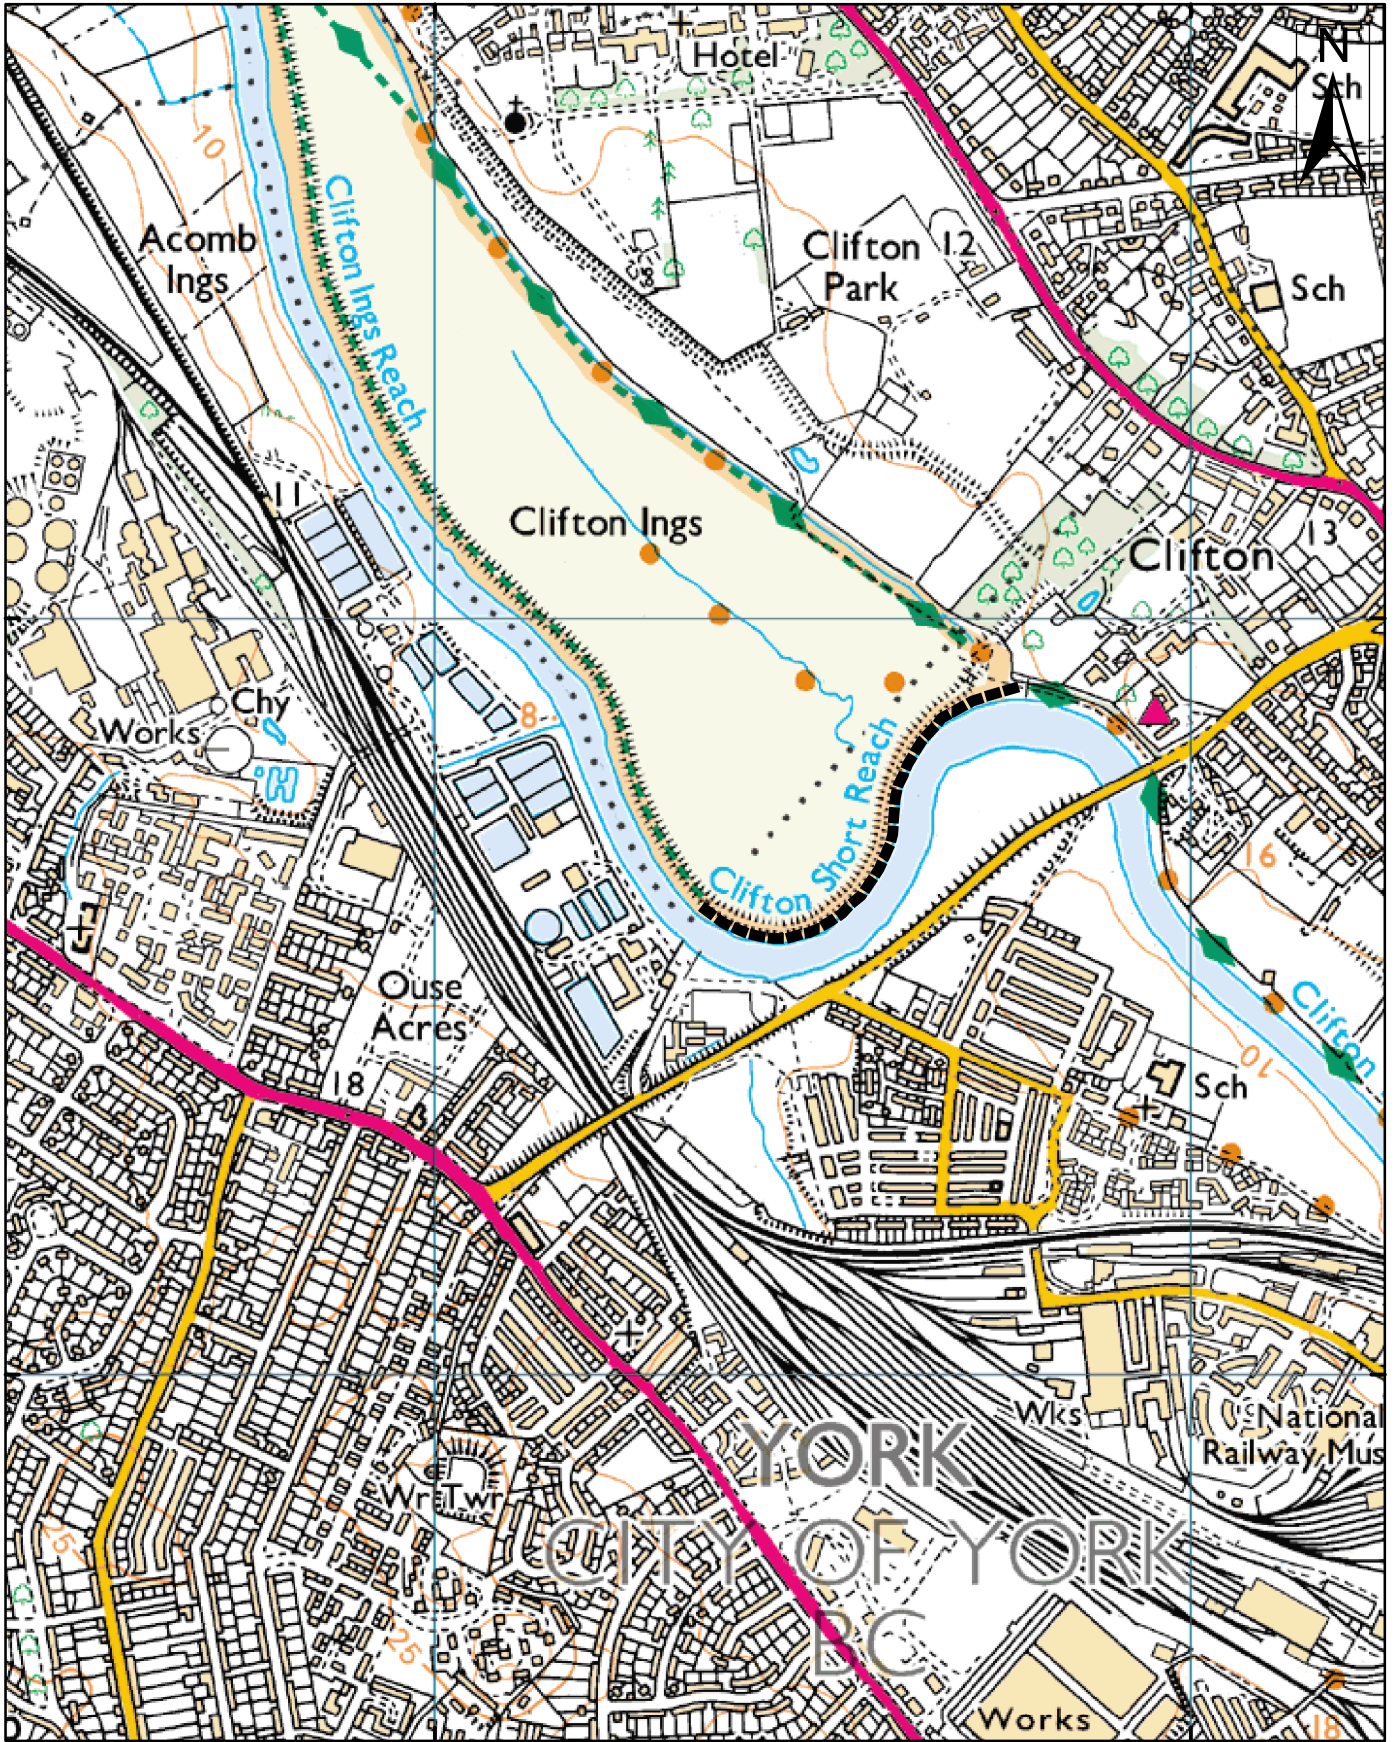

458000 000000

459000 000000

458000 000000

459000 000000

**York Footpath No.137  
(Clifton Ward)**

Scale 1:10,000	Drawn By:JHC	Date: 12/04/10
Public Rights of Way	Reference:	Drawing No.

9 St. Leonards Place, York, YO1 2ET  
Telephone: 01904 613161

Reproduced from the Ordnance Survey with the permission of the Controller of Her Majesty's Stationery Office © Crown copyright. Unauthorised reproduction infringes Crown copyright and may lead to prosecution or civil proceedings. City of York Council 100020818