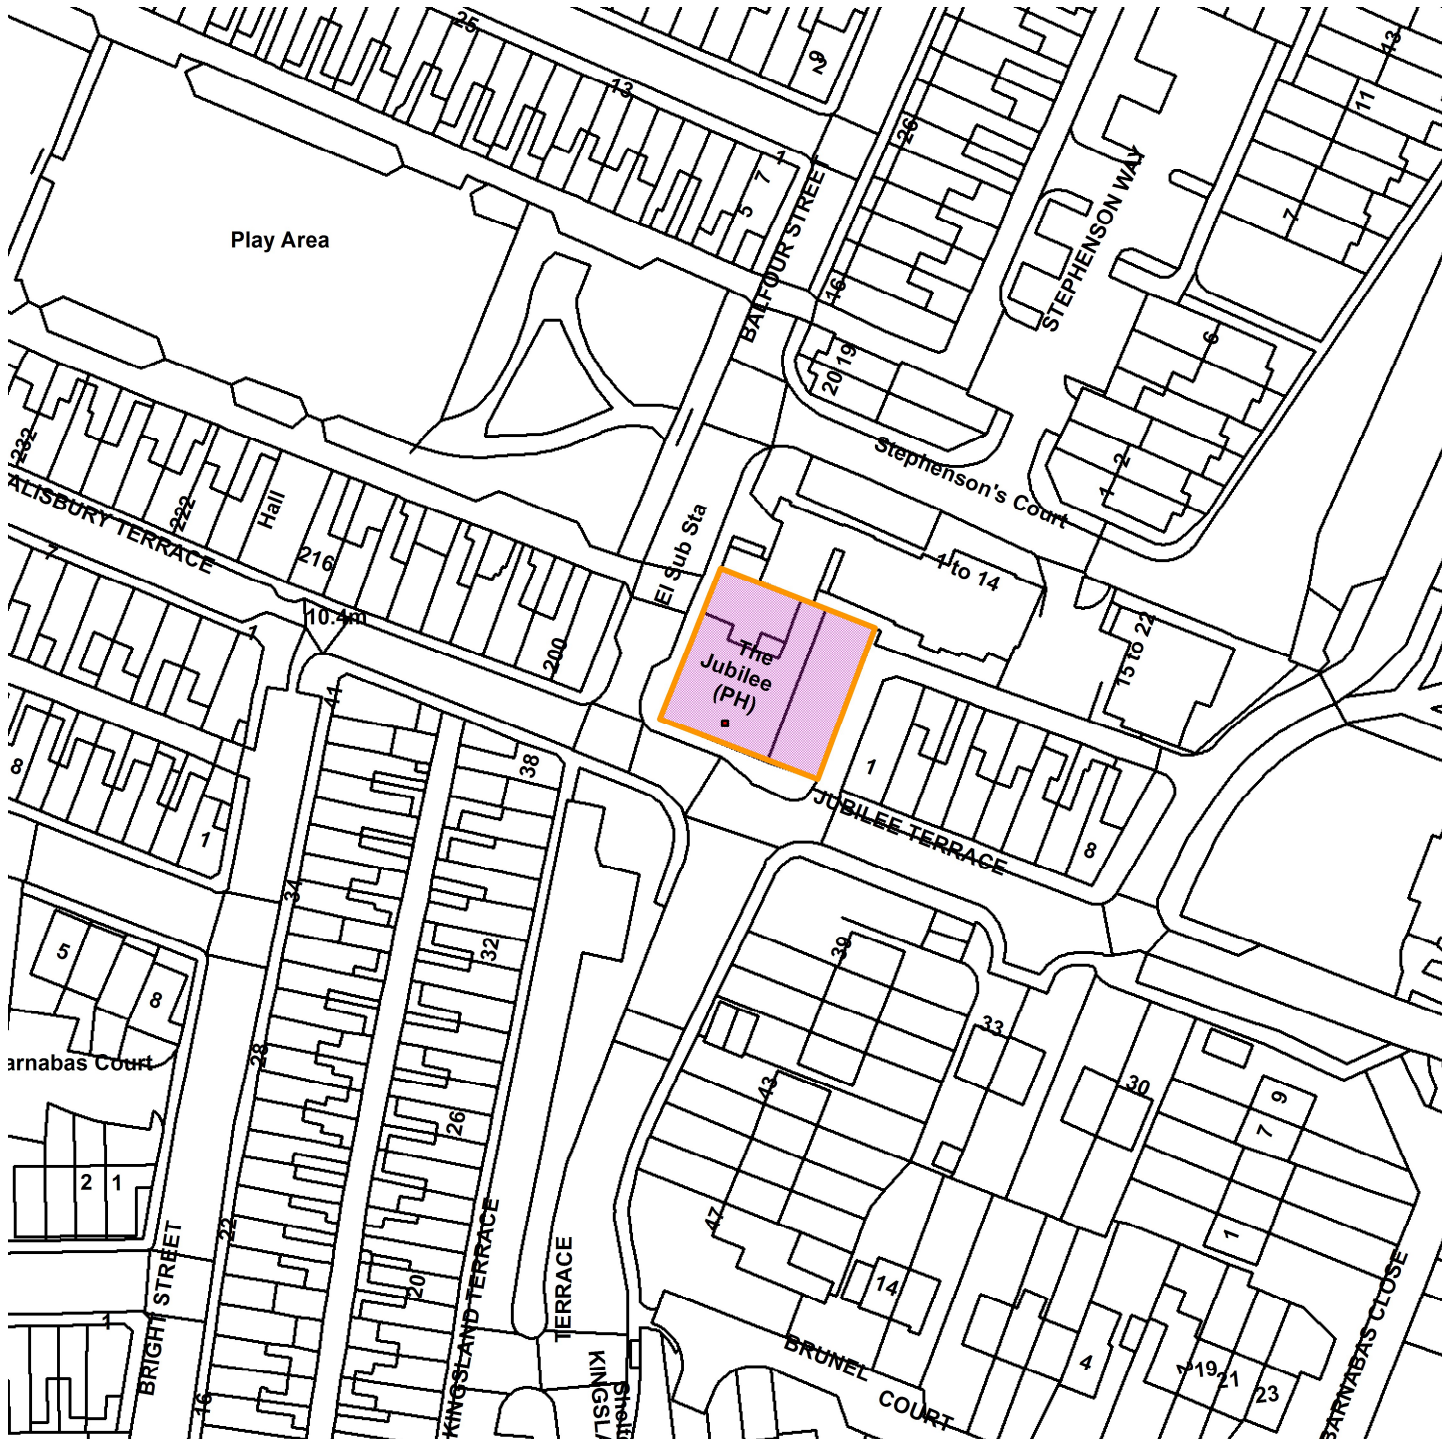

The Jubilee, Balfour Street, YO26 4YU

20/01498/FUL

GIS by ESRI (UK)

Scale : 1:991

Reproduced from the Ordnance Survey map with the permission of the Controller of Her Majesty's Stationery Office © Crown Copyright 2000.

Unauthorised reproduction infringes Crown Copyright and may lead to prosecution or civil proceedings.

Organisation	City of York Council
Department	Economy & Place
Comments	Site Location Plan
Date	25 February 2021
SLA Number	