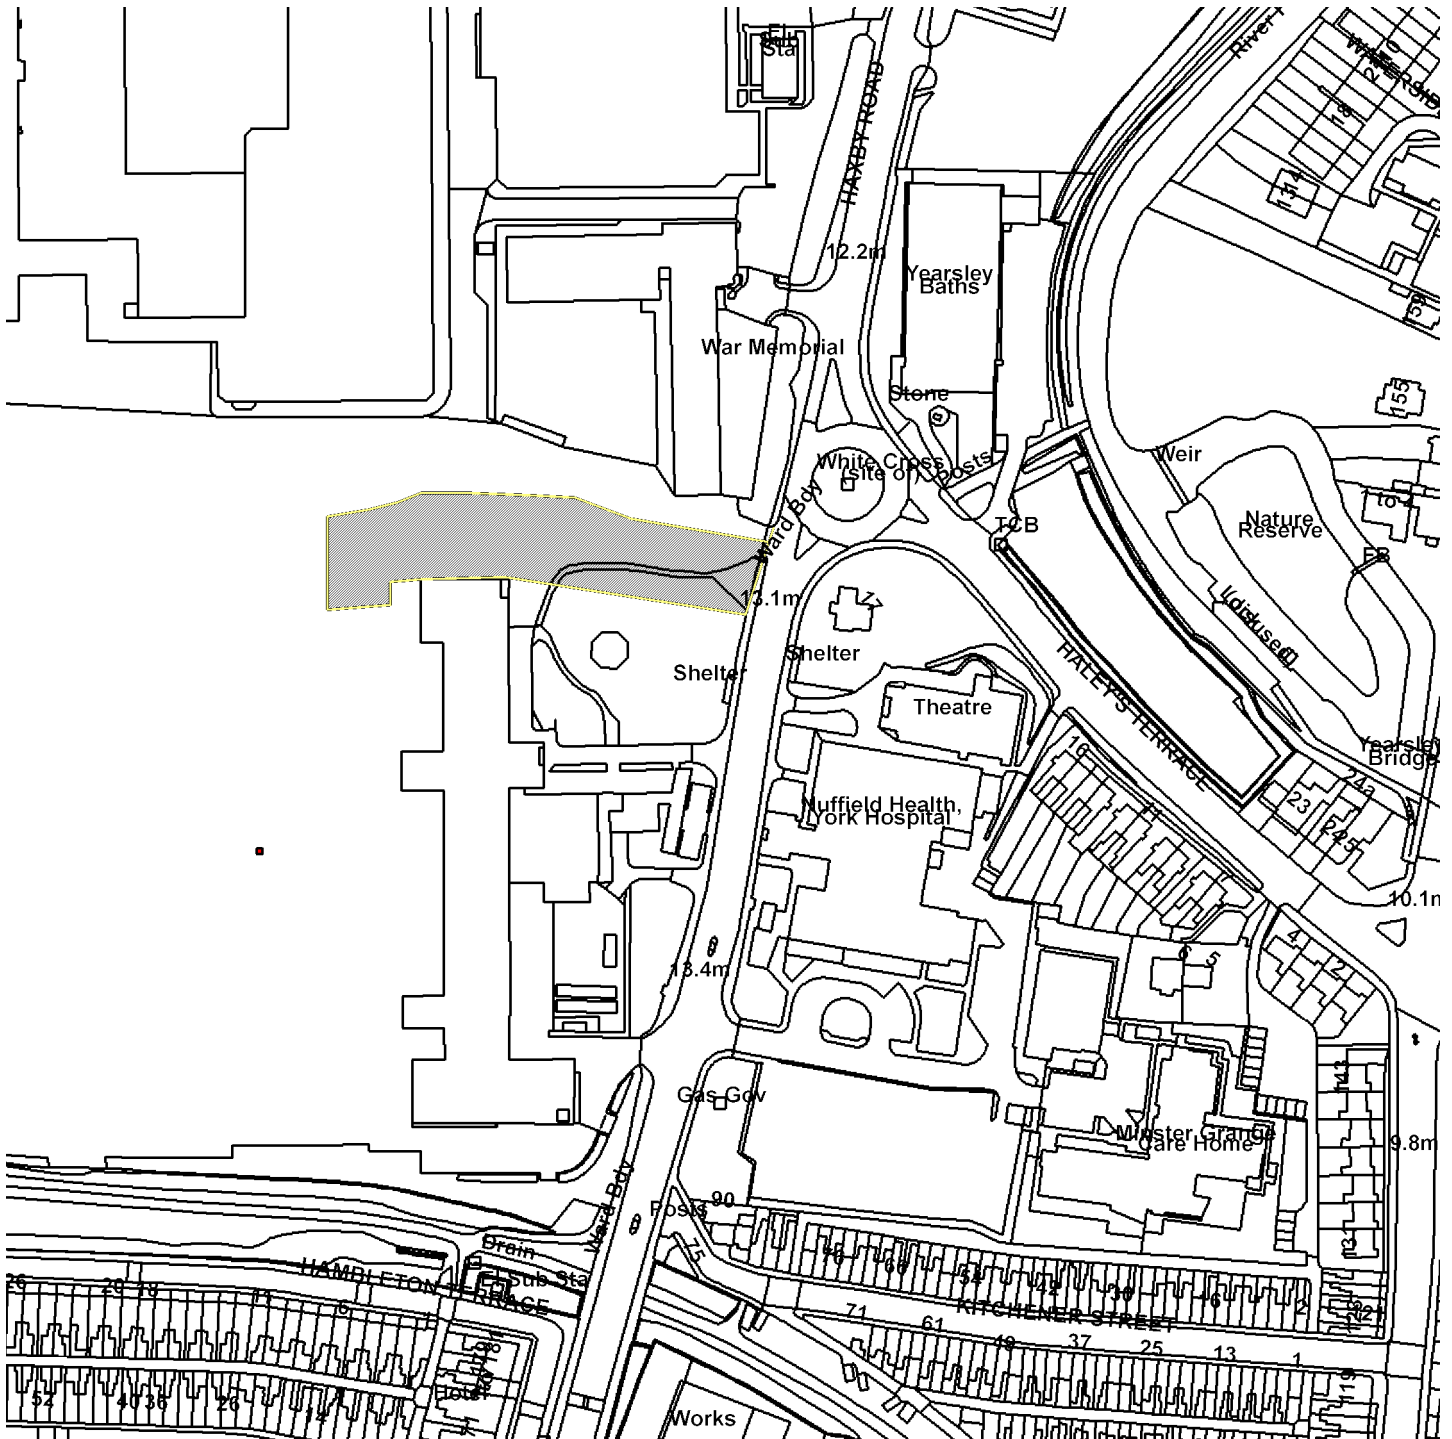

16/02815/FUL

The Cocoa Works Haxby Road

GIS by ESRI (UK)

Scale : 1:2144

Reproduced from the Ordnance Survey map with the permission of the Controller of Her Majesty's Stationery Office © Crown Copyright 2000.