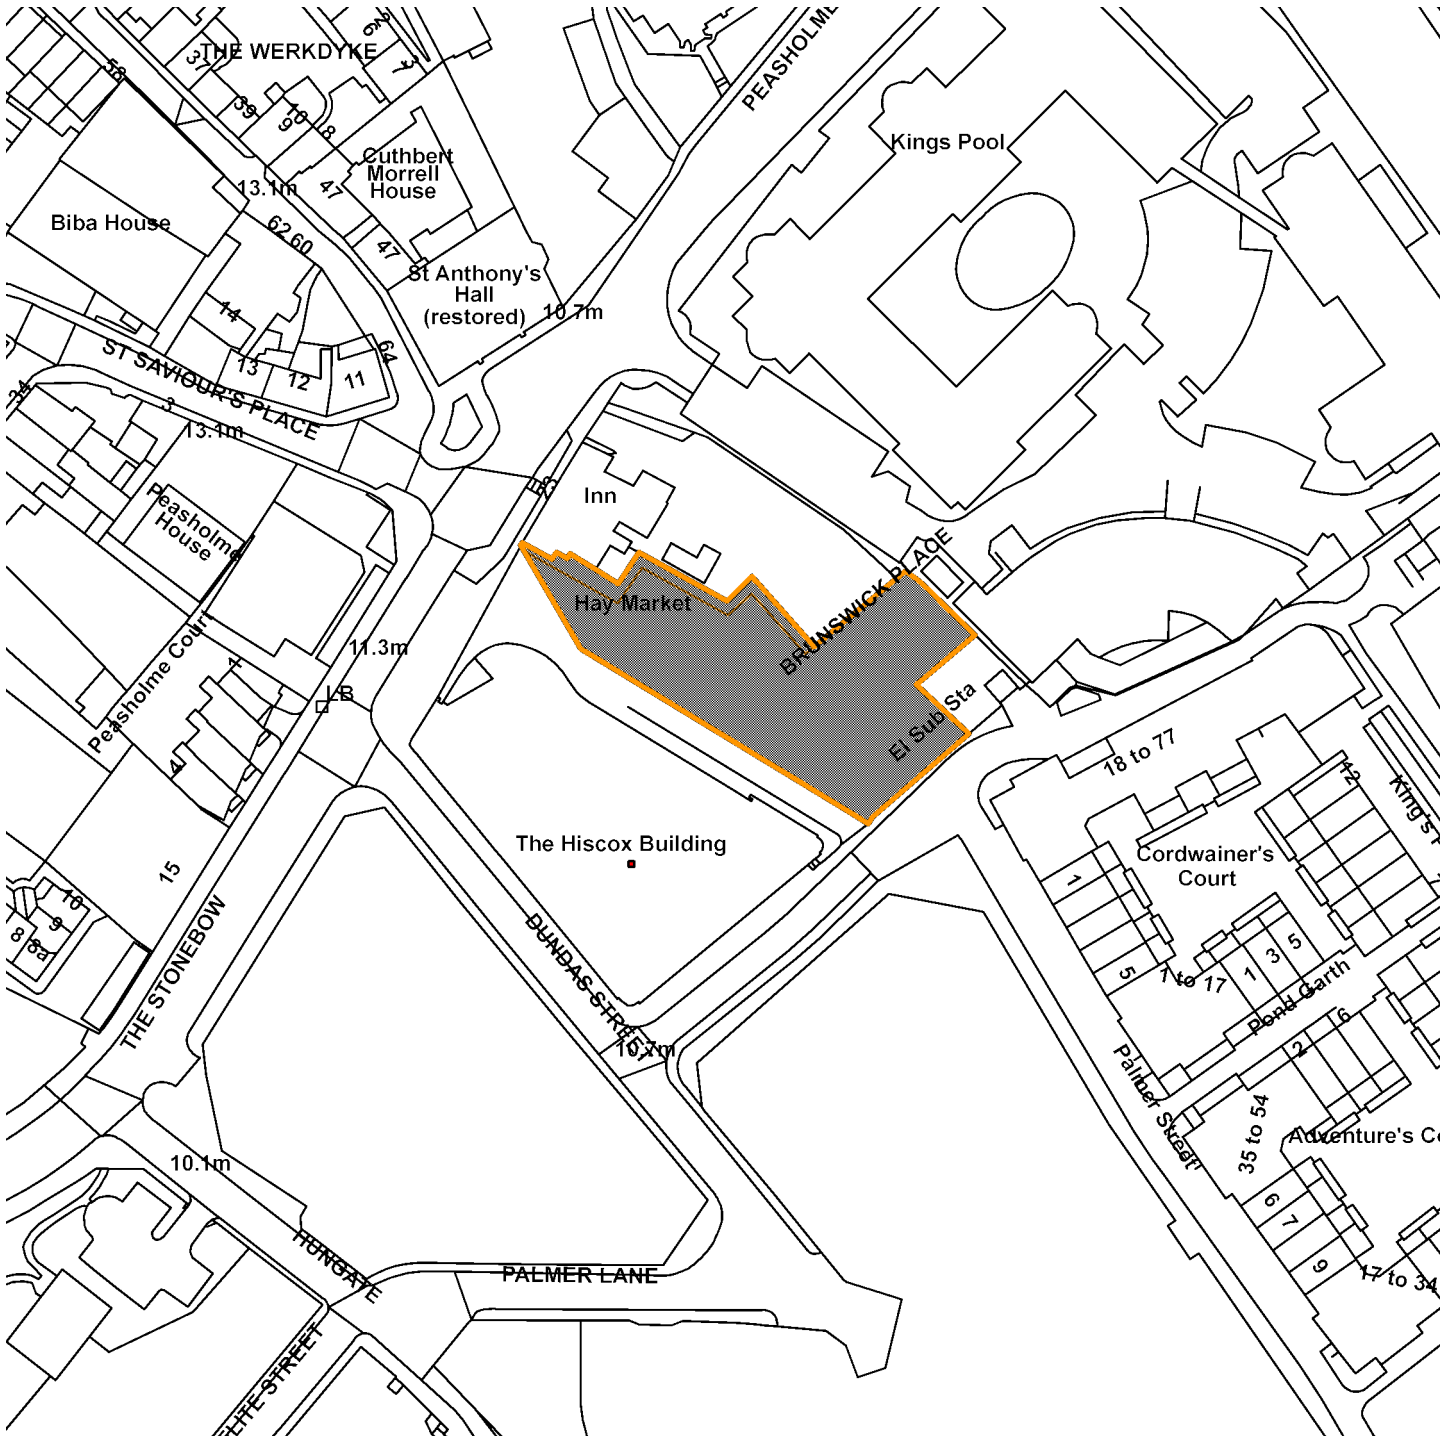

16/02801/FULM

Former Haymarket Car Park, Dundas Street

Scale : 1:1297

Reproduced from the Ordnance Survey map with the permission of the Controller of Her Majesty's Stationery Office © Crown Copyright 2000.

Unauthorised reproduction infringes Crown Copyright and may lead to prosecution or civil proceedings.

Organisation	Not Set
Department	Not Set
Comments	Site Plan
Date	13 March 2017
SLA Number	Not Set