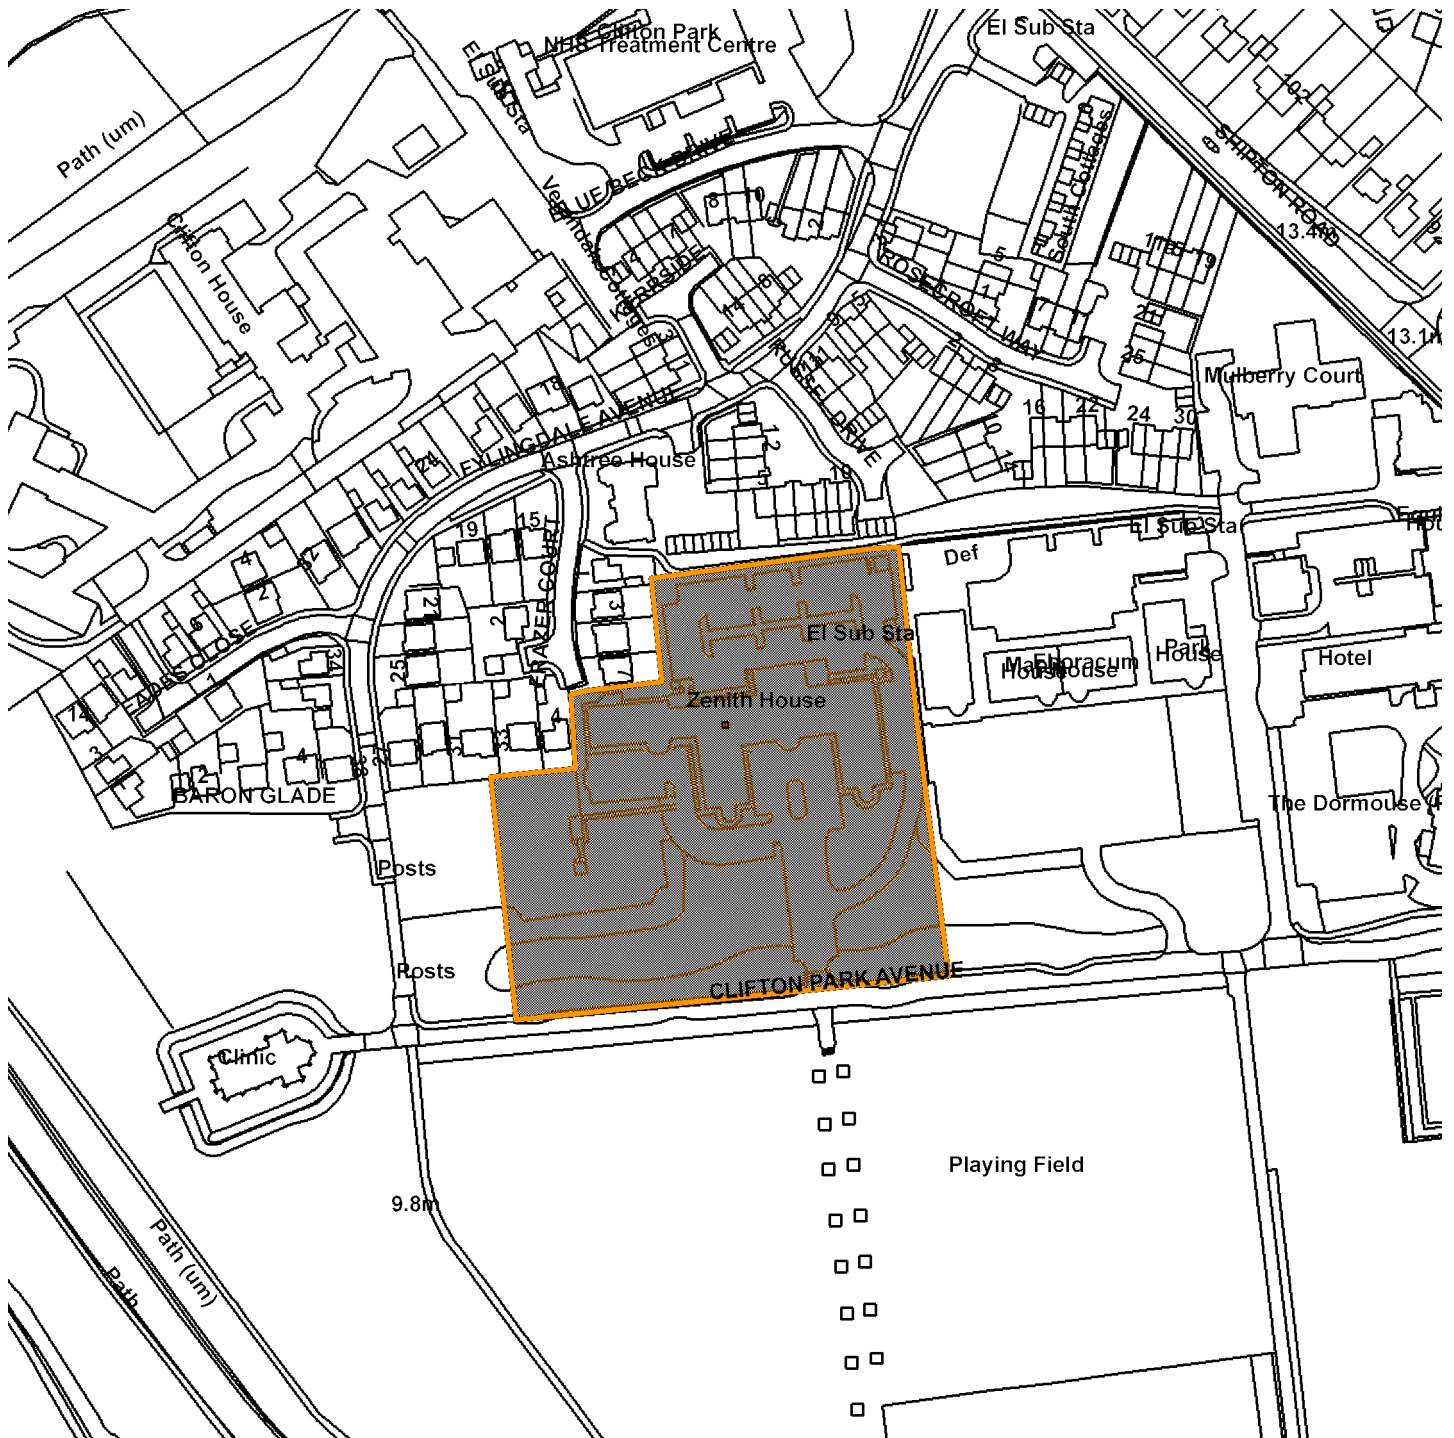

16/00957/FUL

Zenith House, Clifton Park Avenue, York

GIS by ESRI (UK)

Scale : 1:2370

Reproduced from the Ordnance Survey map with the permission of the Controller of Her Majesty's Stationery Office © Crown Copyright 2000.

Unauthorised reproduction infringes Crown Copyright and may lead to prosecution or civil proceedings.

Organisation	City of York Council
Department	CES
Comments	Site plan
Date	09 August 2016
SLA Number	Not Set