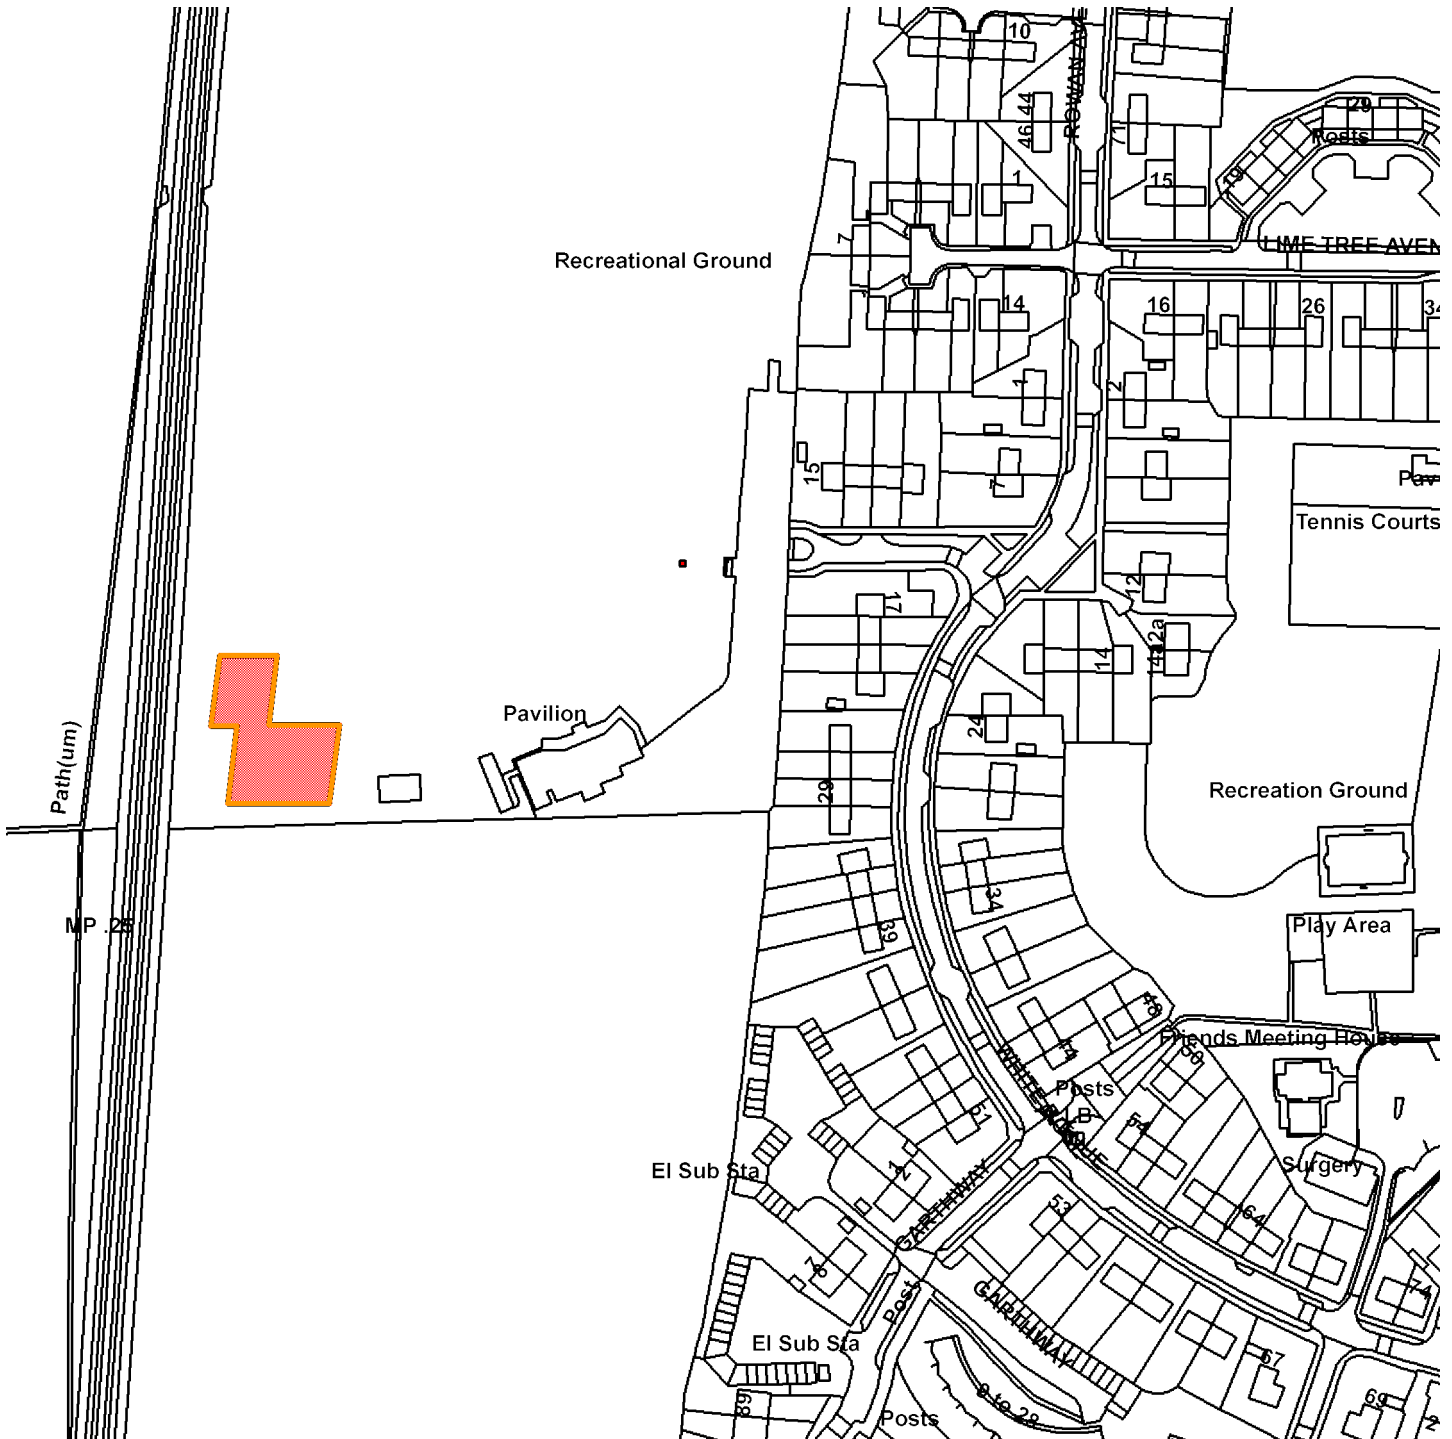

Sports Ground White Rose Avenue

15/02446/FUL

Scale : 1:2196

Reproduced from the Ordnance Survey map with the permission of the Controller of Her Majesty's Stationery Office © Crown Copyright 2000.

Unauthorised reproduction infringes Crown Copyright and may lead to prosecution or civil proceedings.

Organisation	Not Set
Department	Not Set
Comments	Site Plan
Date	04 July 2016
SLA Number	Not Set