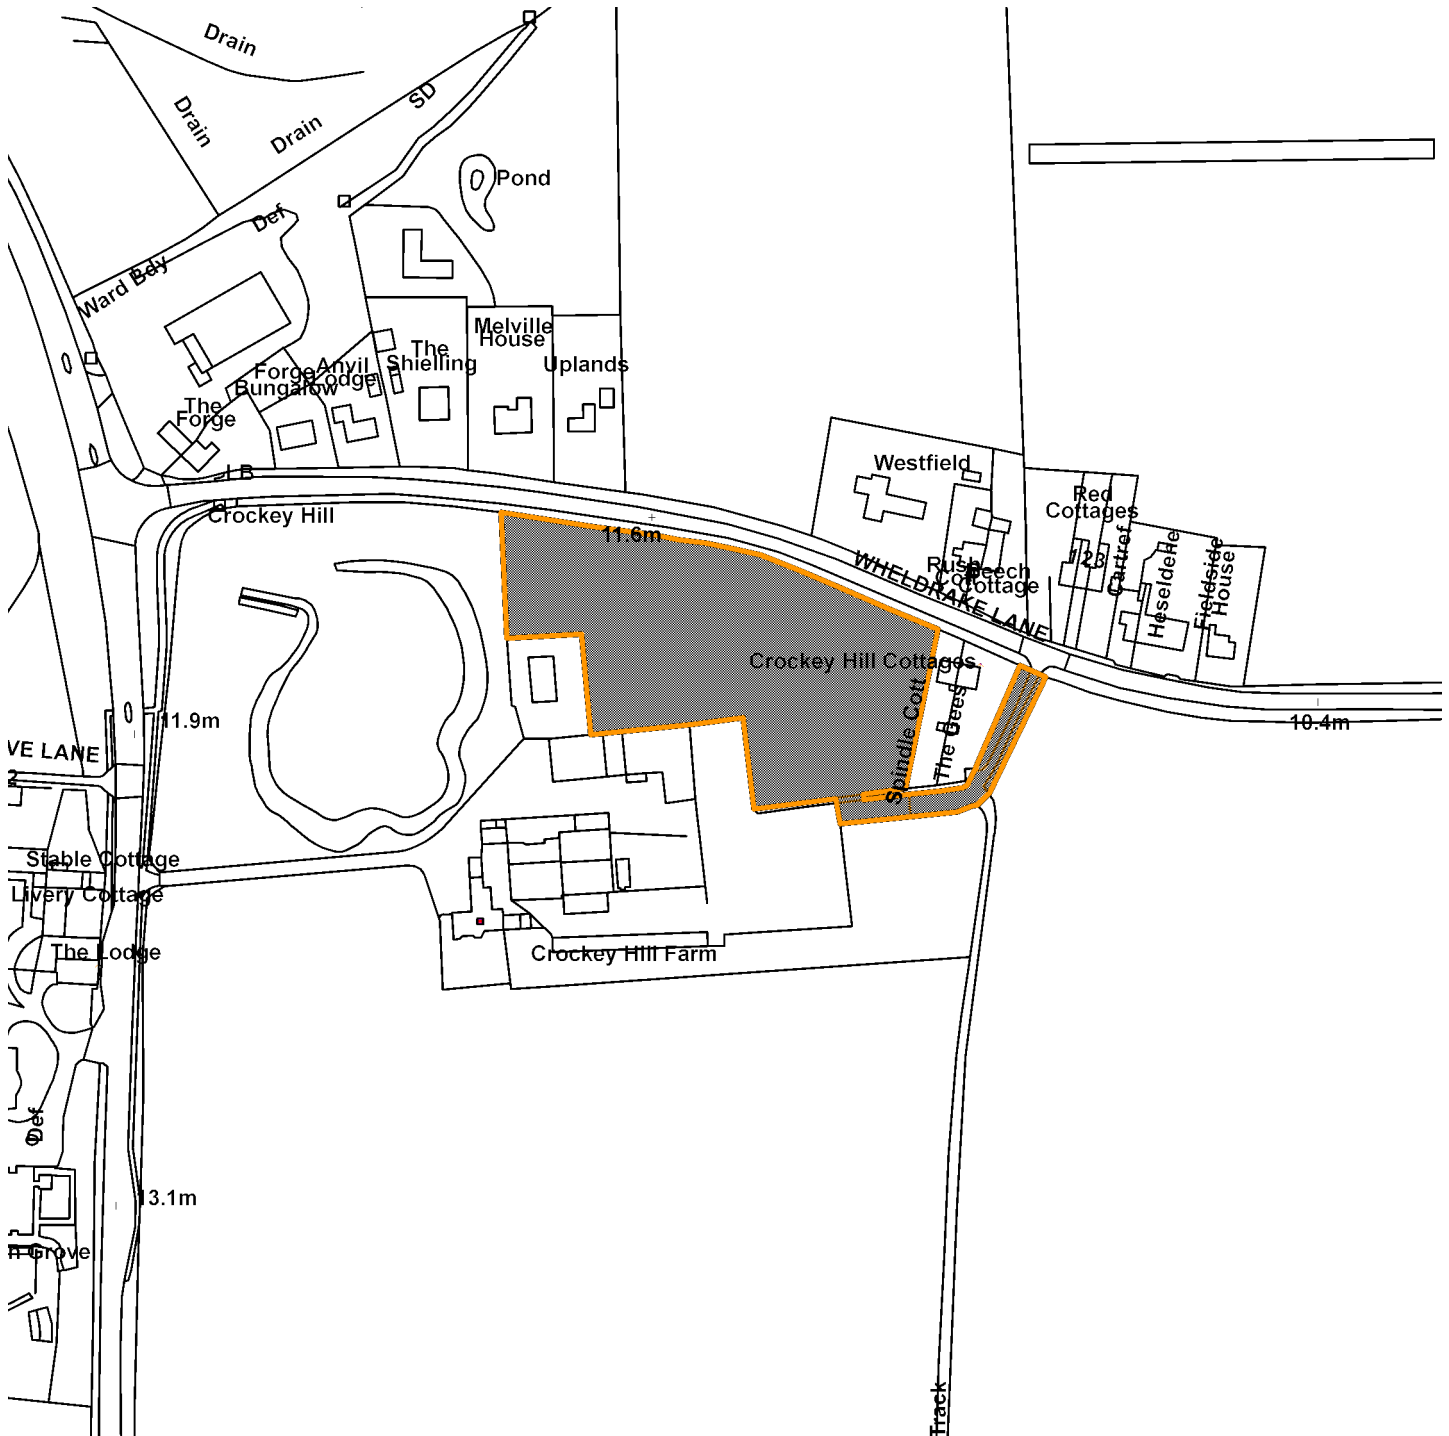

14/01845/FULM

Crockey Hill Farm, Wheldrake Lane

Scale : 1:2472

Reproduced from the Ordnance Survey map with the permission of the Controller of Her Majesty's Stationery Office © Crown Copyright 2000.

Unauthorised reproduction infringes Crown Copyright and may lead to prosecution or civil proceedings.

Organisation	Not Set
Department	Not Set
Comments	Site Plan
Date	14 October 2014
SLA Number	Not Set