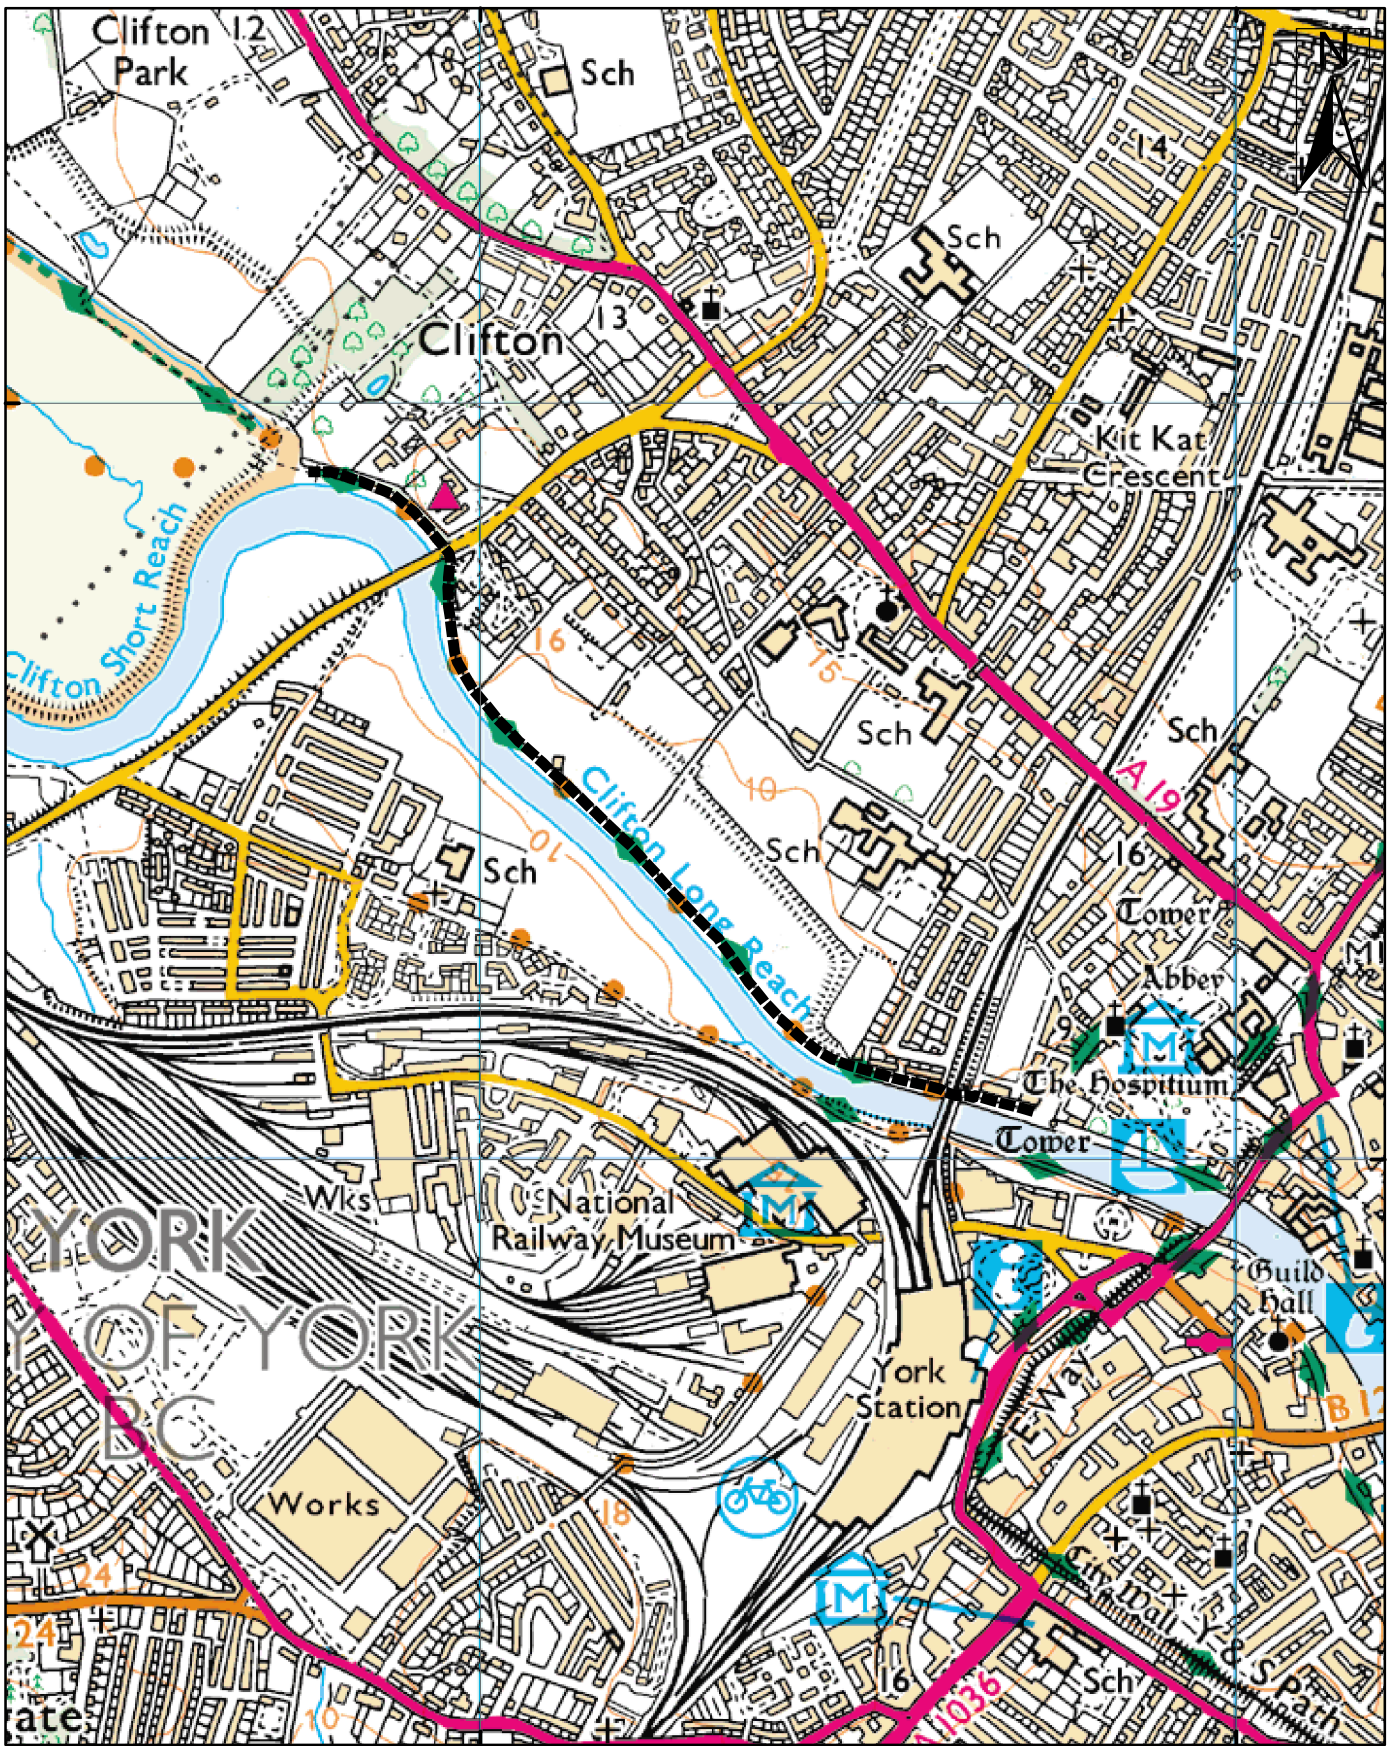

459000 000000

460000 000000

453000

453000

452000

452000

459000 000000

460000 000000