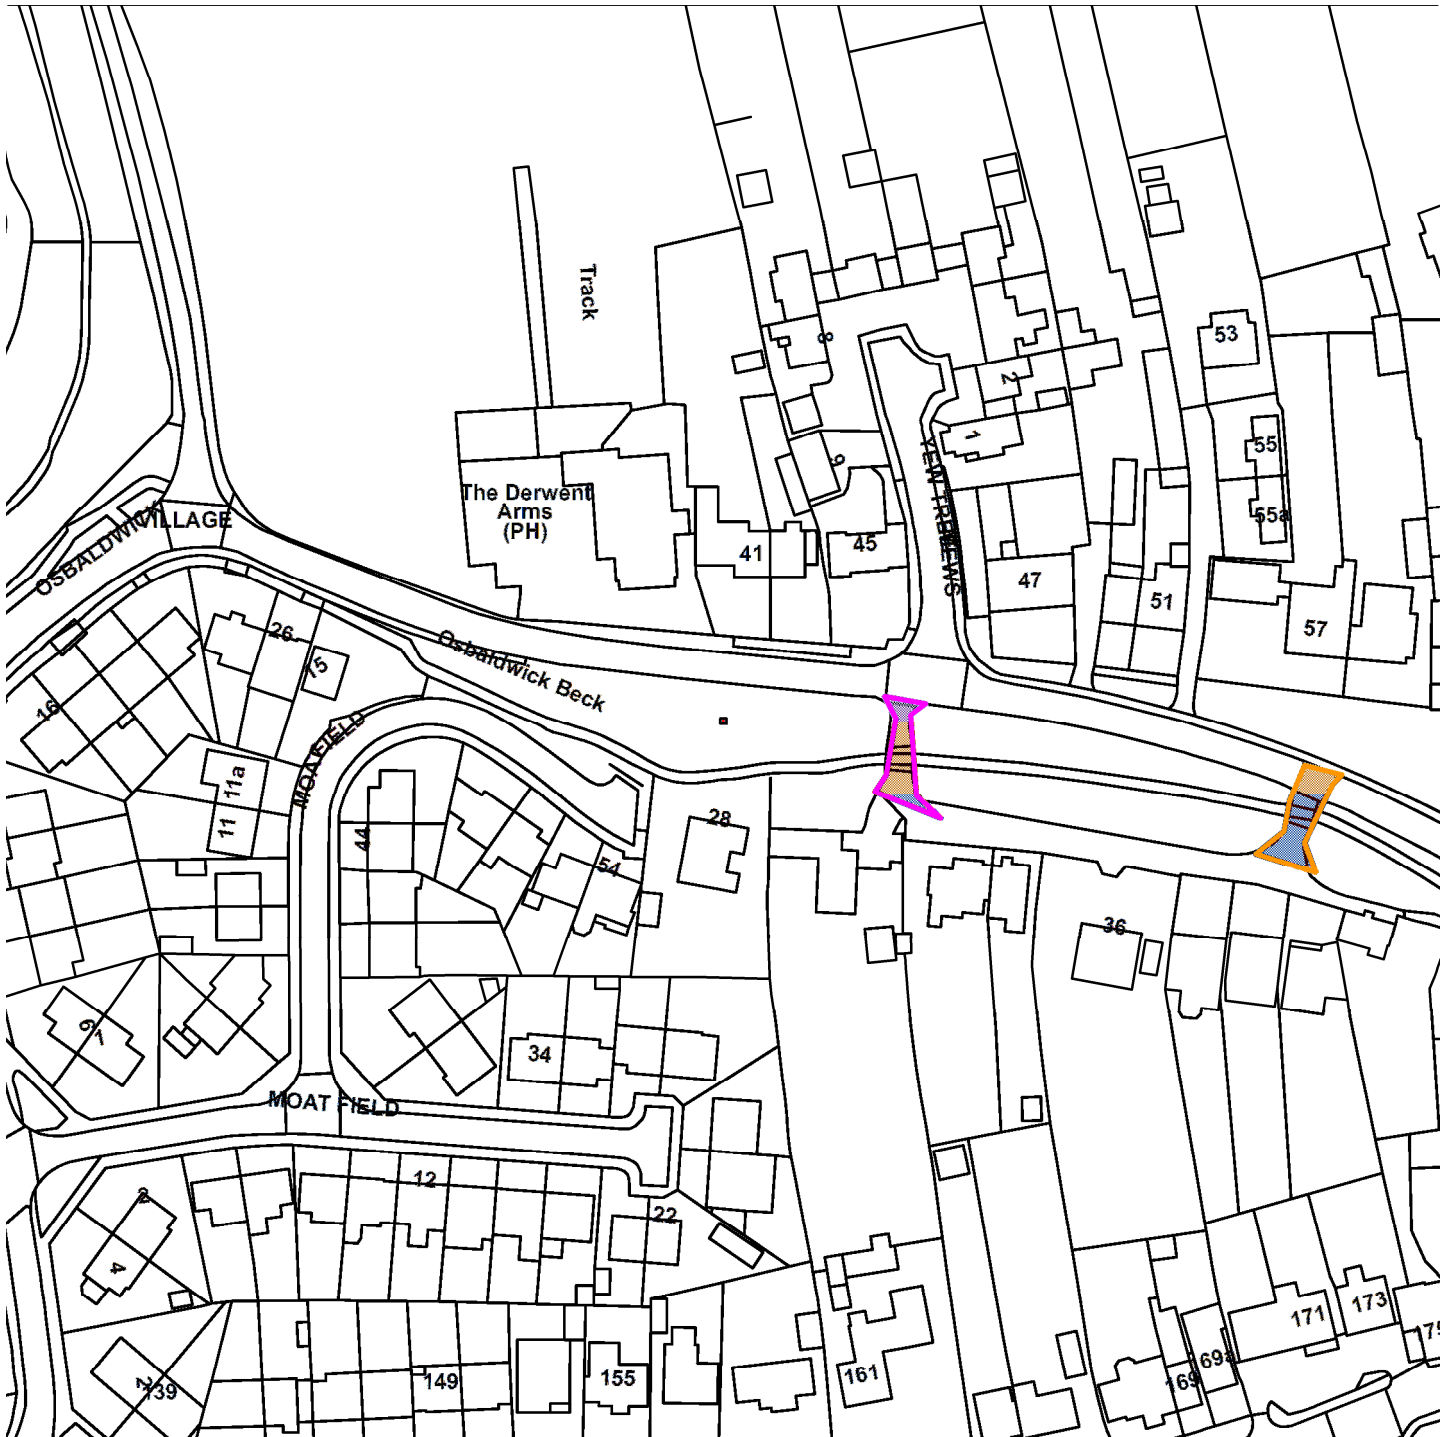

Village Green, Osbaldwick Village, Osbaldwick

17/02562/FUL

GIS by ESRI (UK)

Scale : 1:1335

Reproduced from the Ordnance Survey map with the permission of the Controller of Her Majesty's Stationery Office © Crown Copyright 2000.

Unauthorised reproduction infringes Crown Copyright and may lead to prosecution or civil proceedings.

Organisation	Not Set
Department	Not Set
Comments	Site Plan
Date	26 March 2018
SLA Number	Not Set