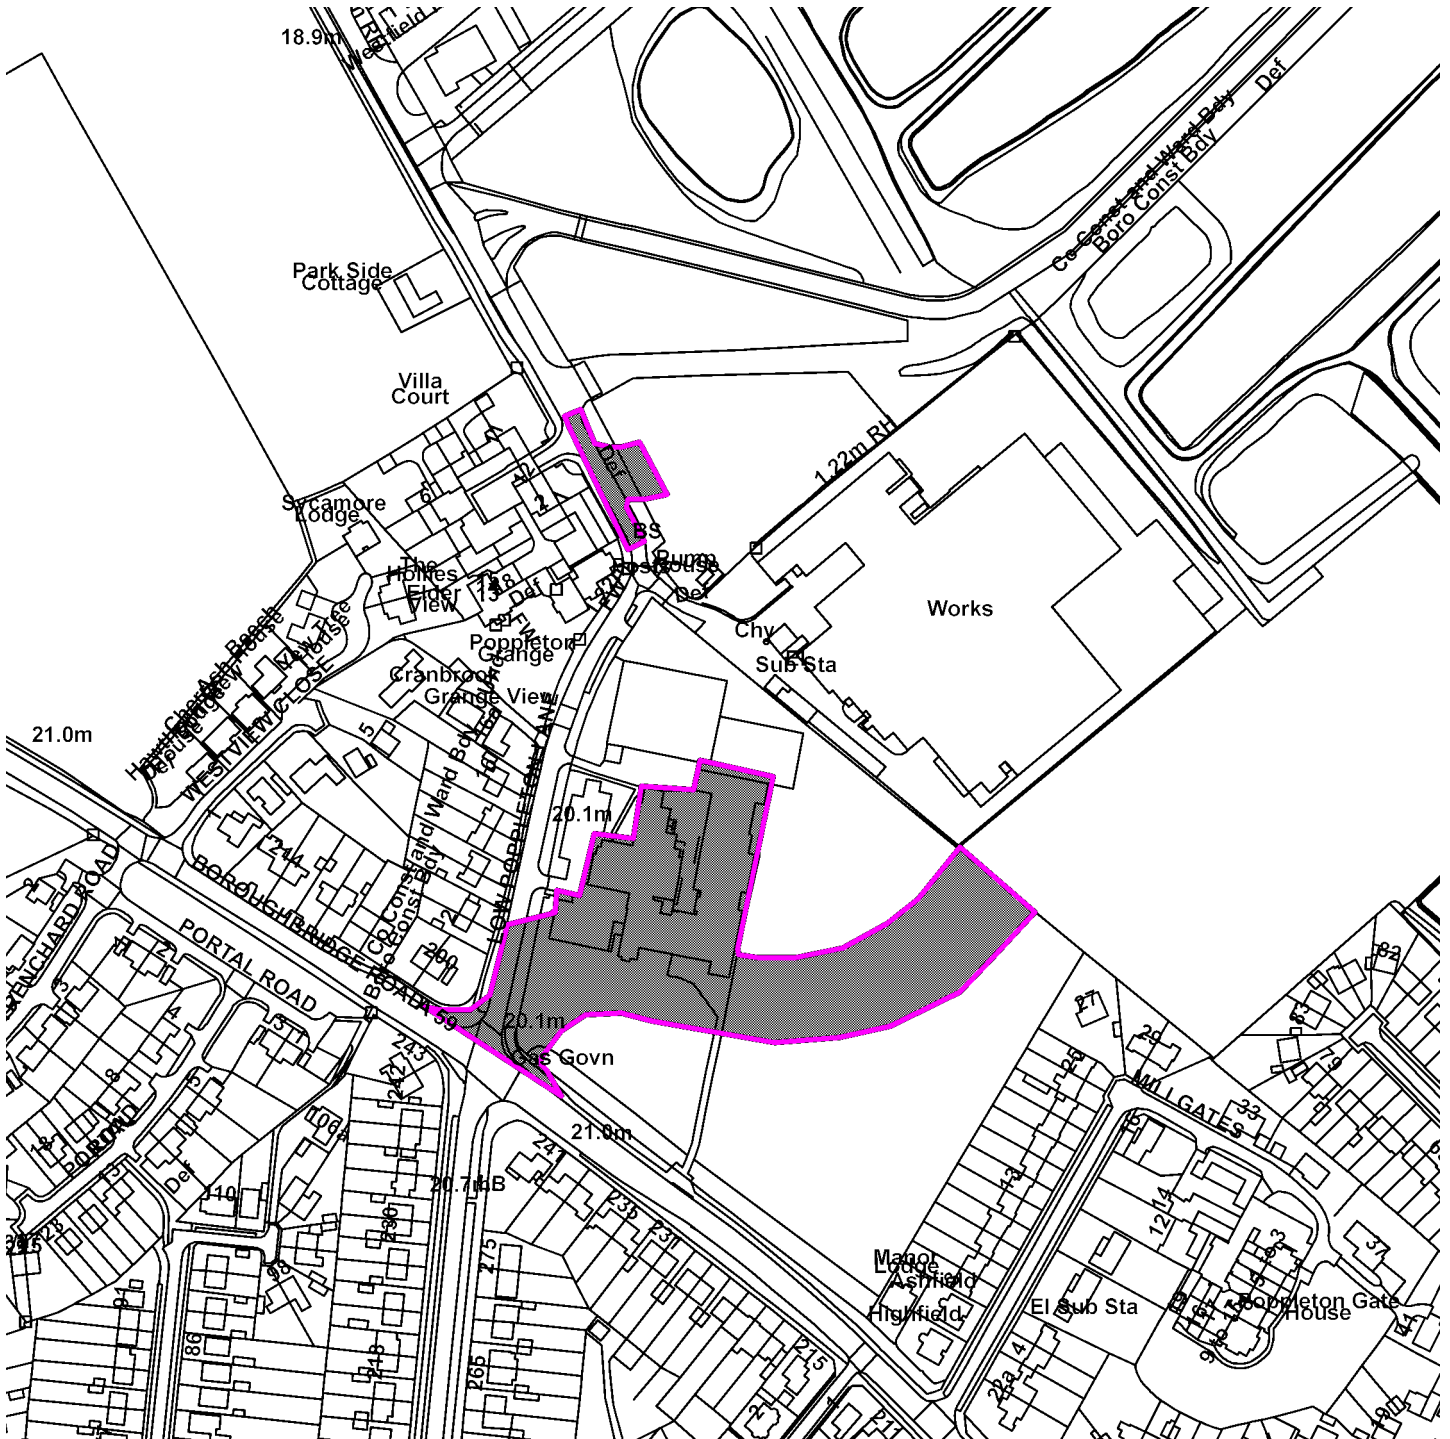

The Old School Business Centre, Low Poppleton Lane

17/01072/FUL

Scale : 1:3077

Reproduced from the Ordnance Survey map with the permission of the Controller of Her Majesty's Stationery Office © Crown Copyright 2000.

Unauthorised reproduction infringes Crown Copyright and may lead to prosecution or civil proceedings.

Organisation	Not Set
Department	Not Set
Comments	Site Plan
Date	08 August 2017
SLA Number	Not Set