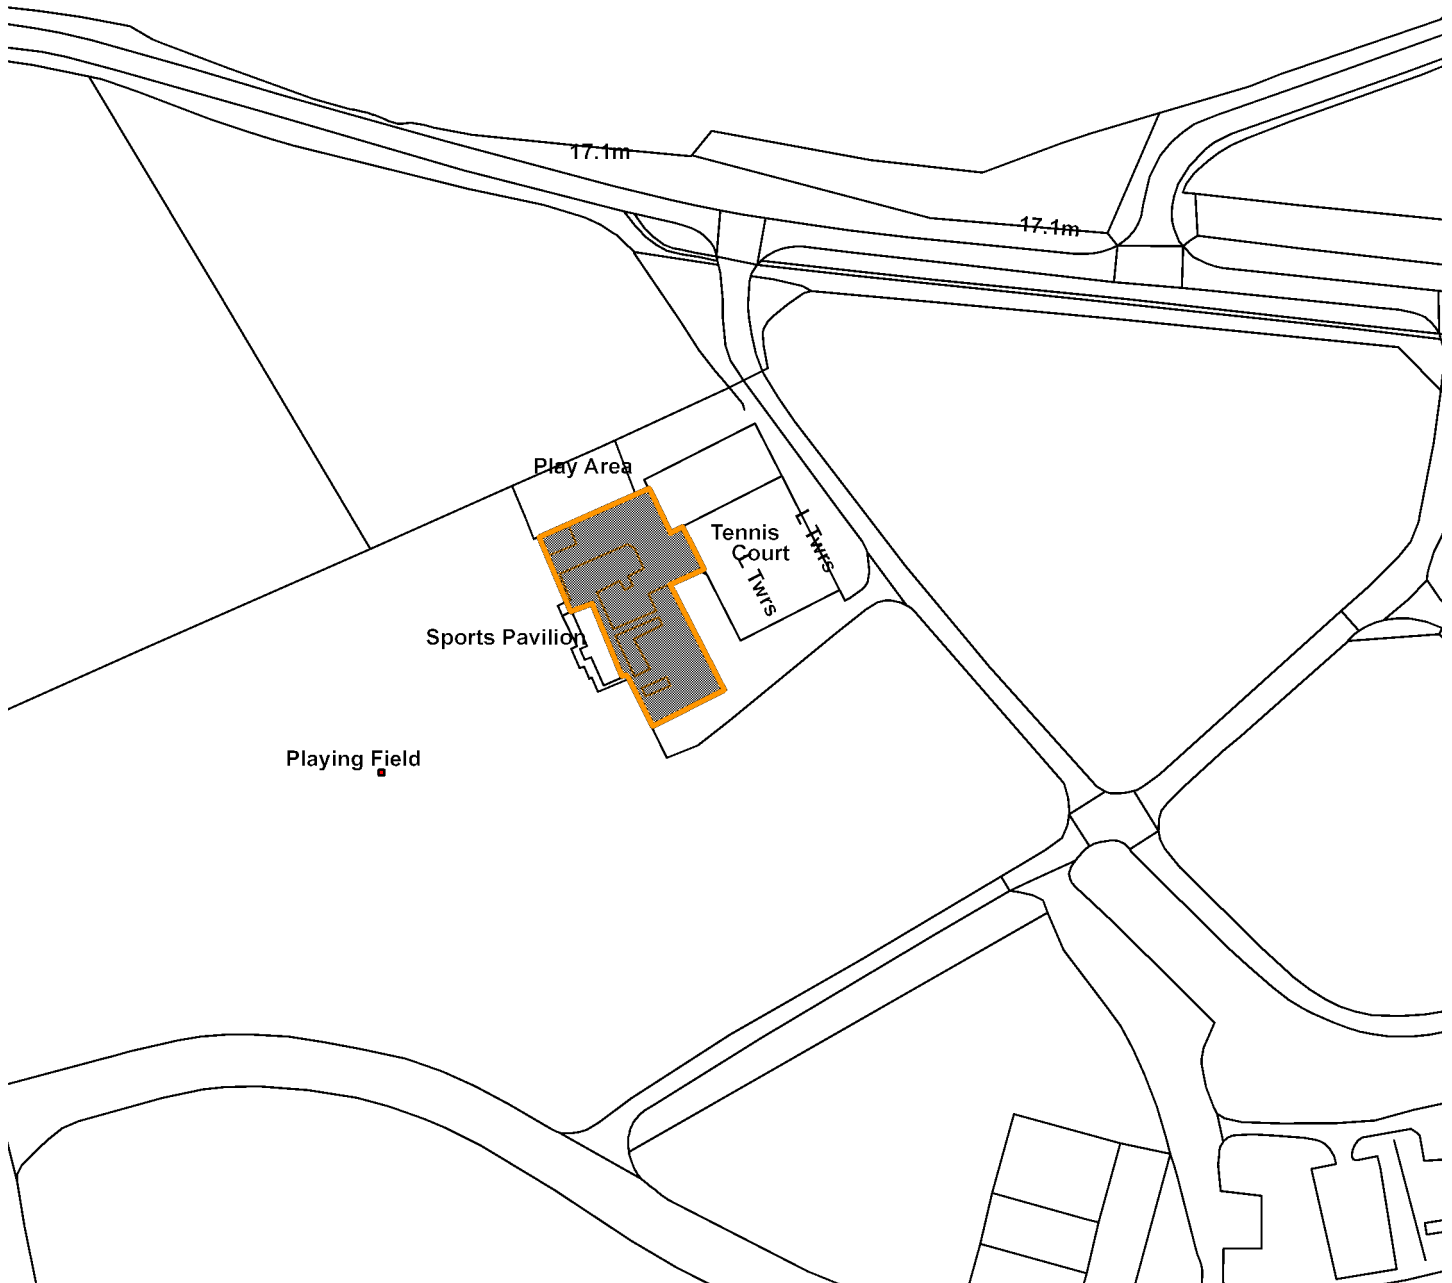

16/02303/FUL

Rufforth Playing Fields, Wetherby Road

Scale : 1:2104

Reproduced from the Ordnance Survey map with the permission of the Controller of Her Majesty's Stationery Office © Crown Copyright 2000.

Unauthorised reproduction infringes Crown Copyright and may lead to prosecution or civil proceedings.

Organisation	Not Set
Department	Not Set
Comments	Site Plan
Date	08 August 2017
SLA Number	Not Set