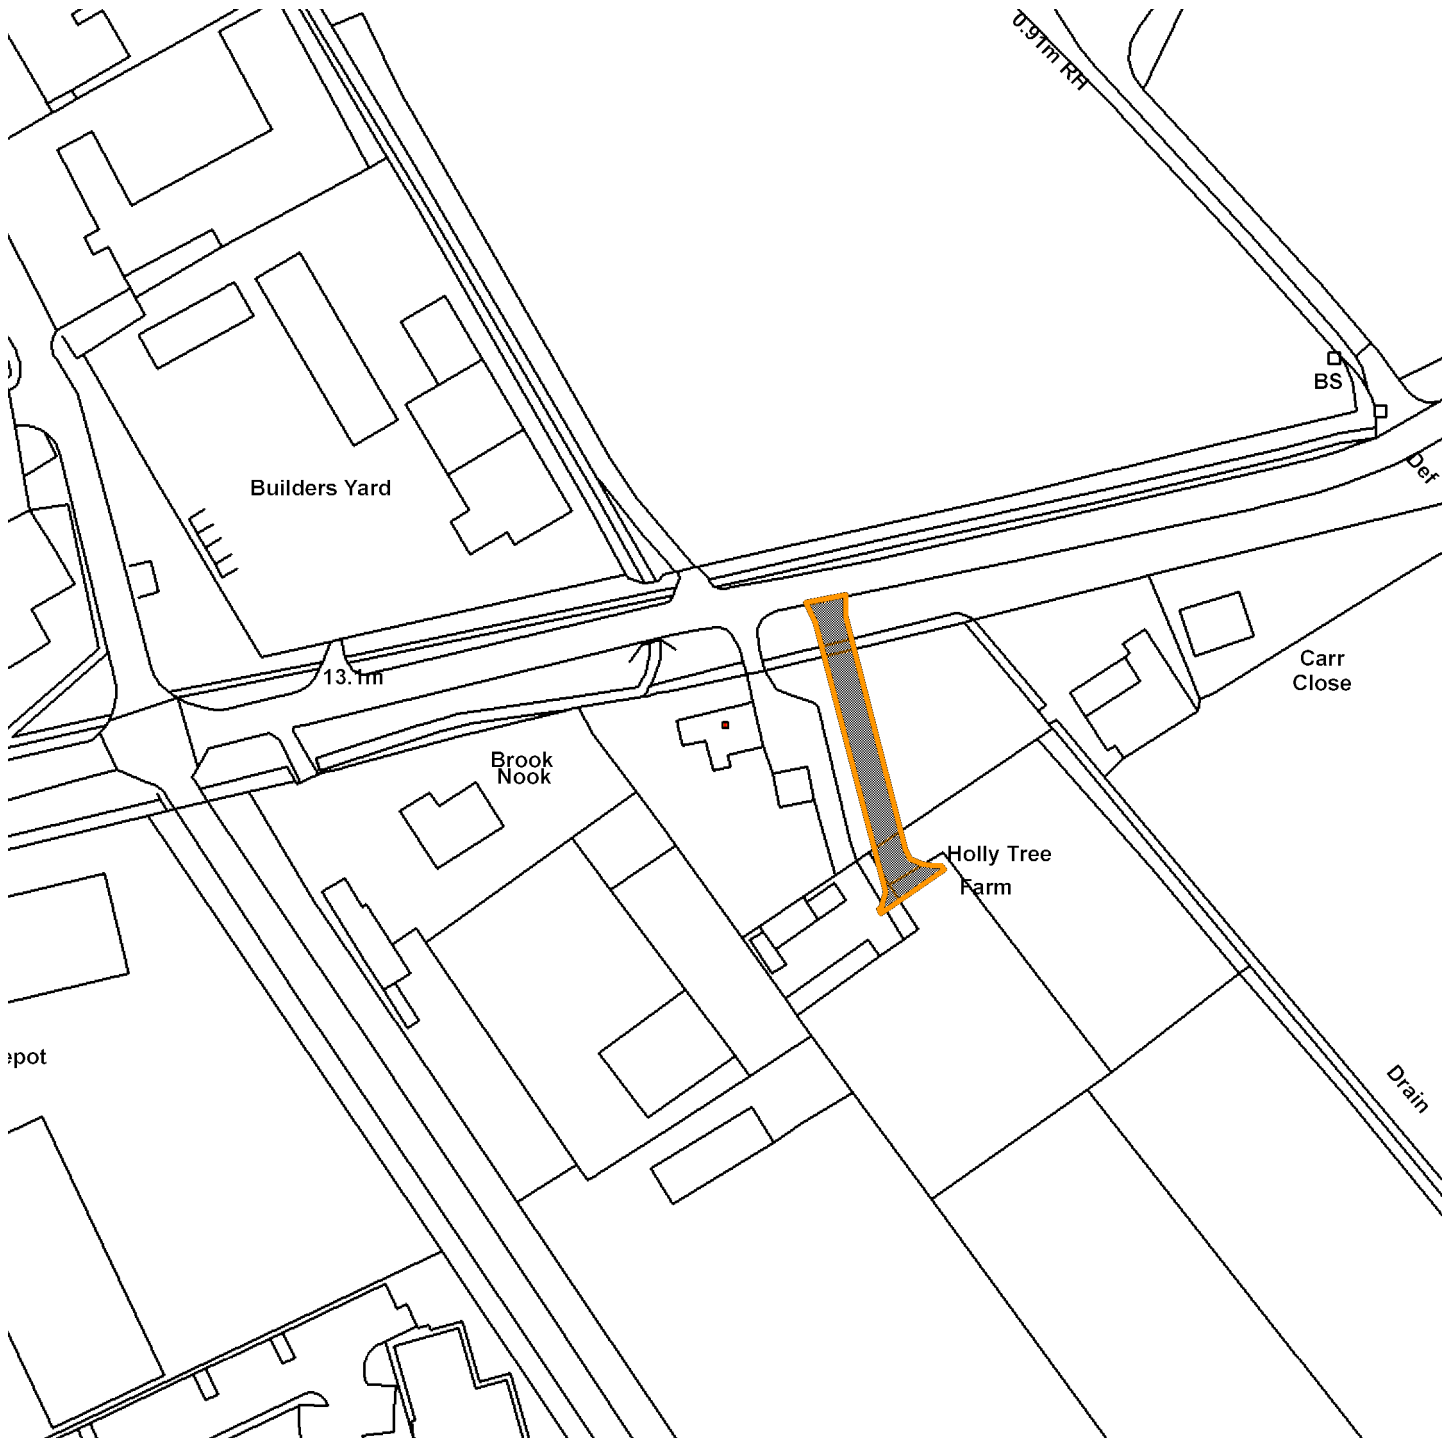

17/00846/FUL

Holly Tree Farm Murton Way

Scale : 1:1283

Reproduced from the Ordnance Survey map with the permission of the Controller of Her Majesty's Stationery Office © Crown Copyright 2000.

Unauthorised reproduction infringes Crown Copyright and may lead to prosecution or civil proceedings.