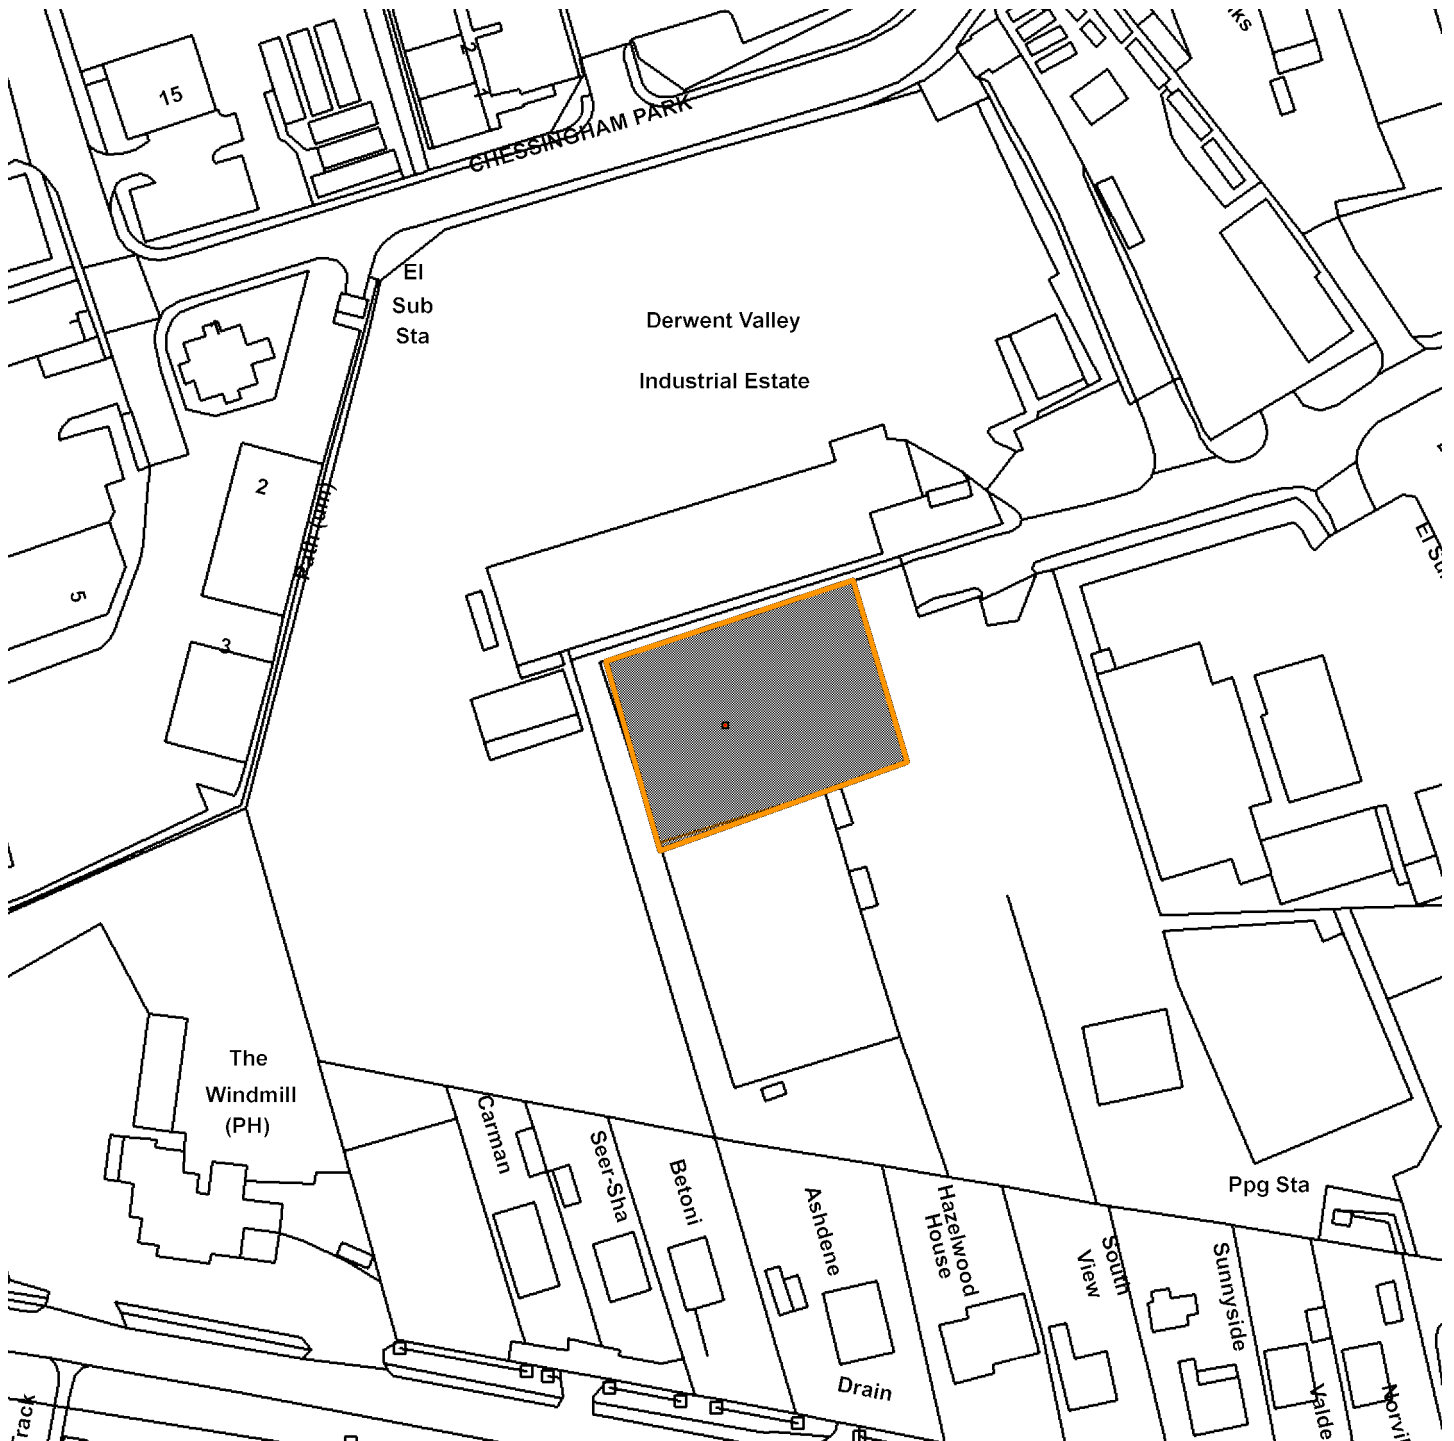

17/00272/FULM

Land To The North Of Unit 8 Derwent Valley Industrial Estate

Scale : 1:1297

Reproduced from the Ordnance Survey map with the permission of the Controller of Her Majesty's Stationery Office © Crown Copyright 2000.