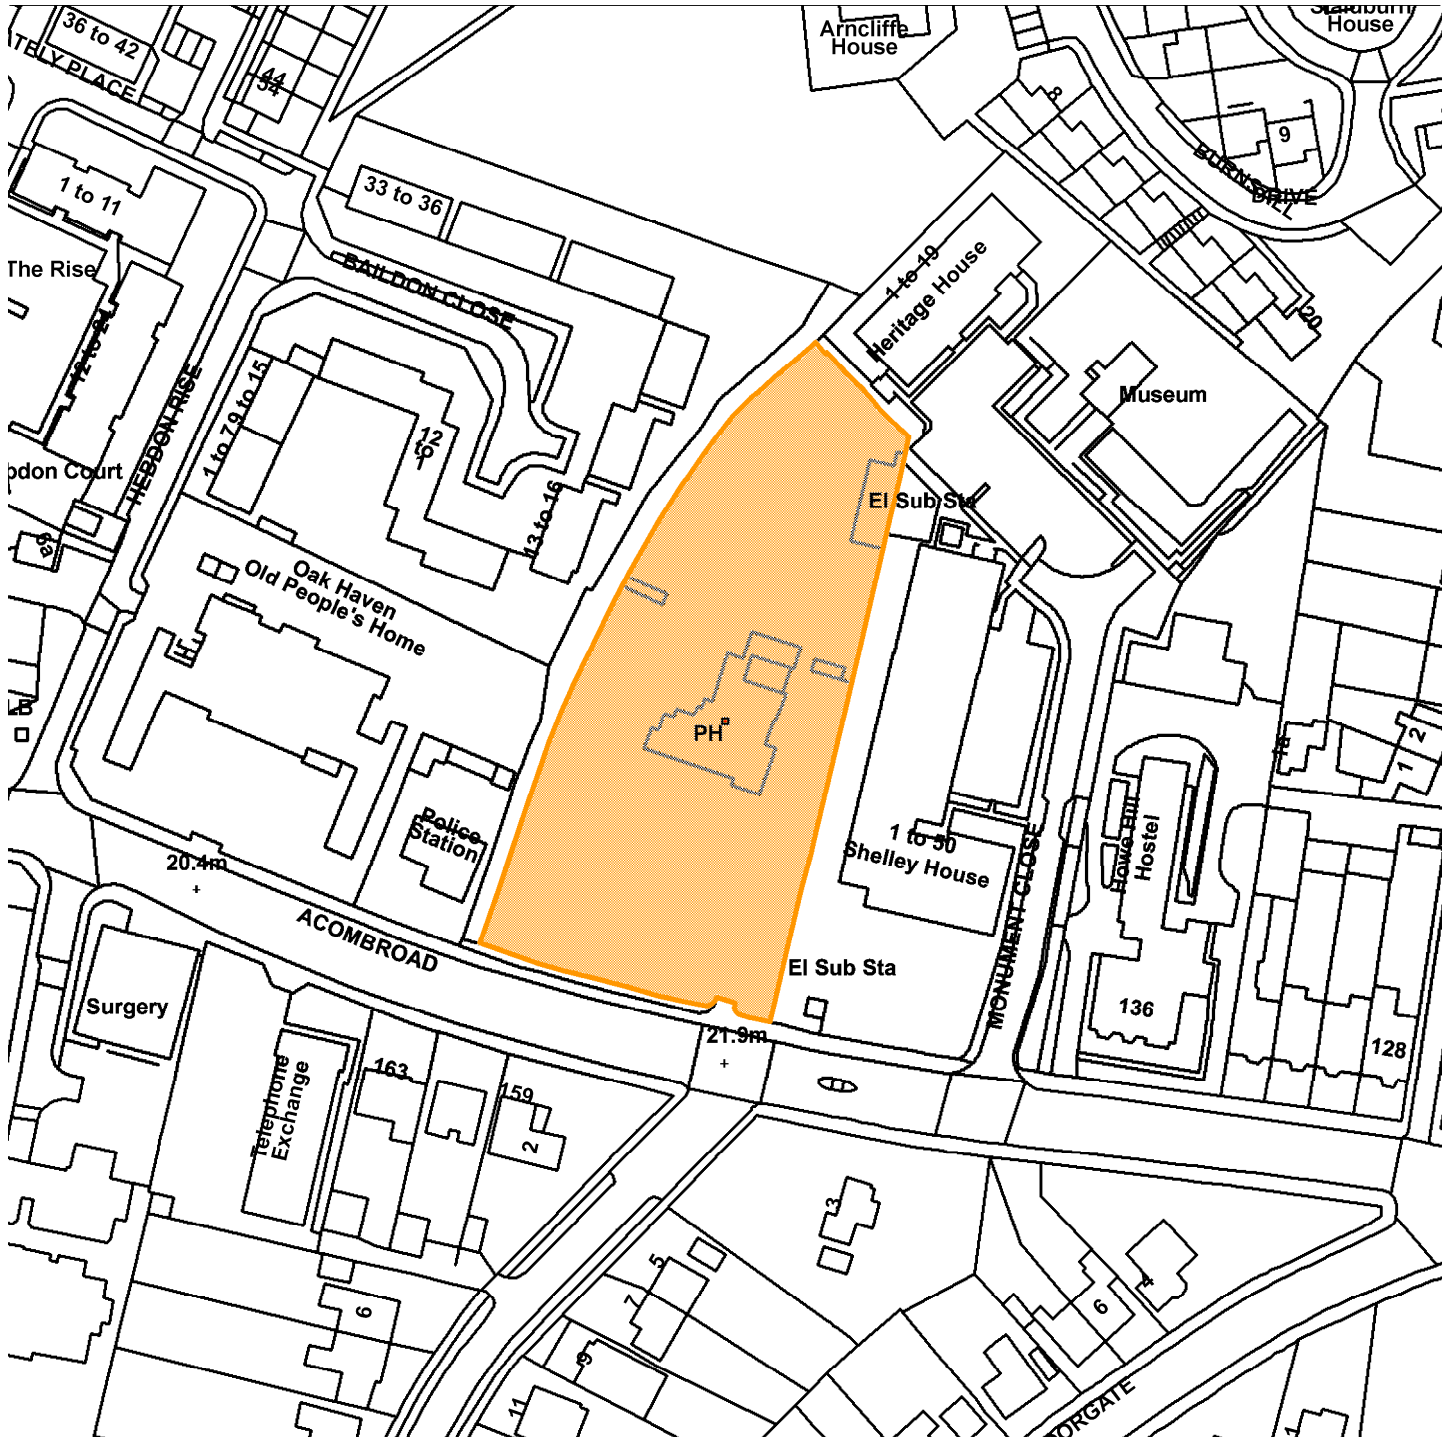

17/00476/FULM

The Carlton Tavern, 140 Acomb Road, York YO24 4HA

GIS by ESRI (UK)

Scale : 1:1321

Reproduced from the Ordnance Survey map with the permission of the Controller of Her Majesty's Stationery Office © Crown Copyright 2000.

Unauthorised reproduction infringes Crown Copyright and may lead to prosecution or civil proceedings.

Organisation	City of York Council
Department	Economy and Place
Comments	Site Location Plan
Date	09 October 2017
SLA Number	