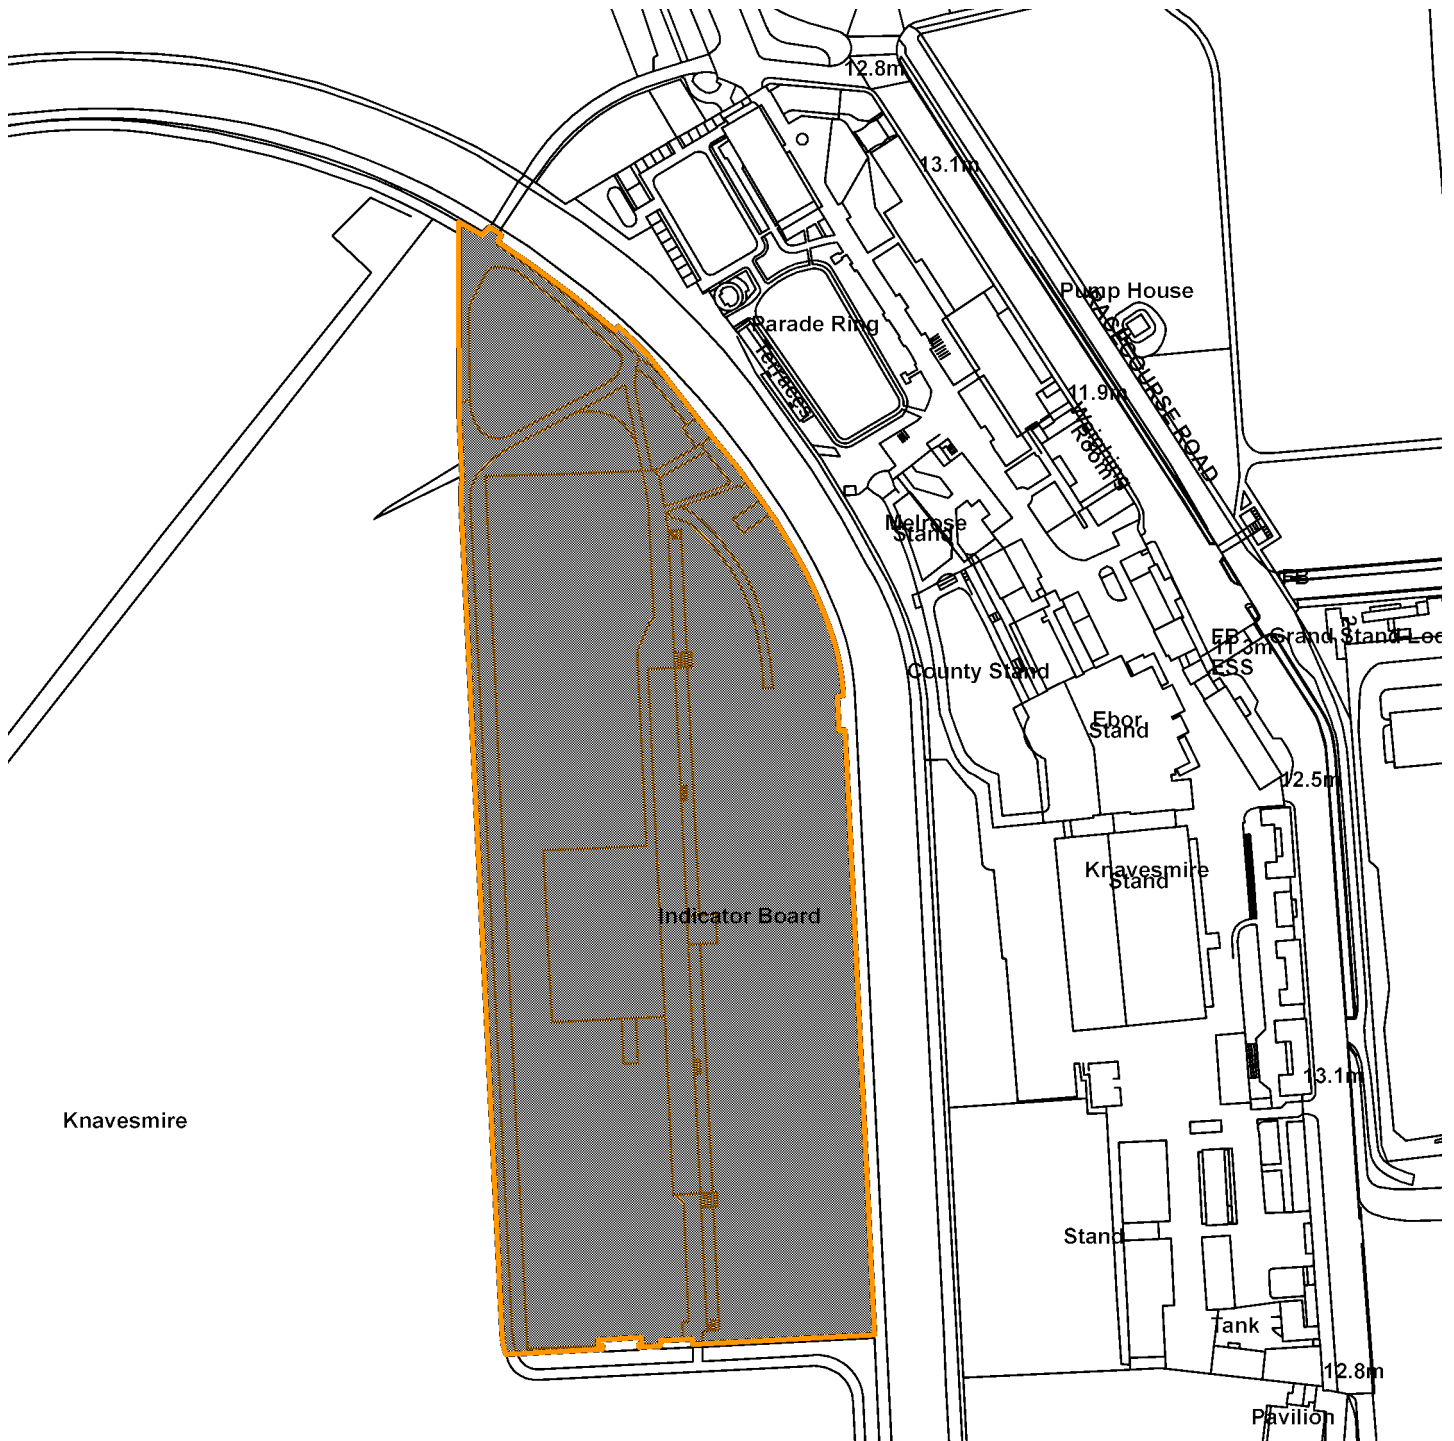

17/00656/LBC

Totalisator Board, York Racecourse. Racecourse Road

Scale : 1:2566

Reproduced from the Ordnance Survey map with the permission of the Controller of Her Majesty's Stationery Office © Crown Copyright 2000.

Unauthorised reproduction infringes Crown Copyright and may lead to prosecution or civil proceedings.

Organisation	Not Set
Department	Not Set
Comments	Site Plan
Date	04 July 2017
SLA Number	Not Set