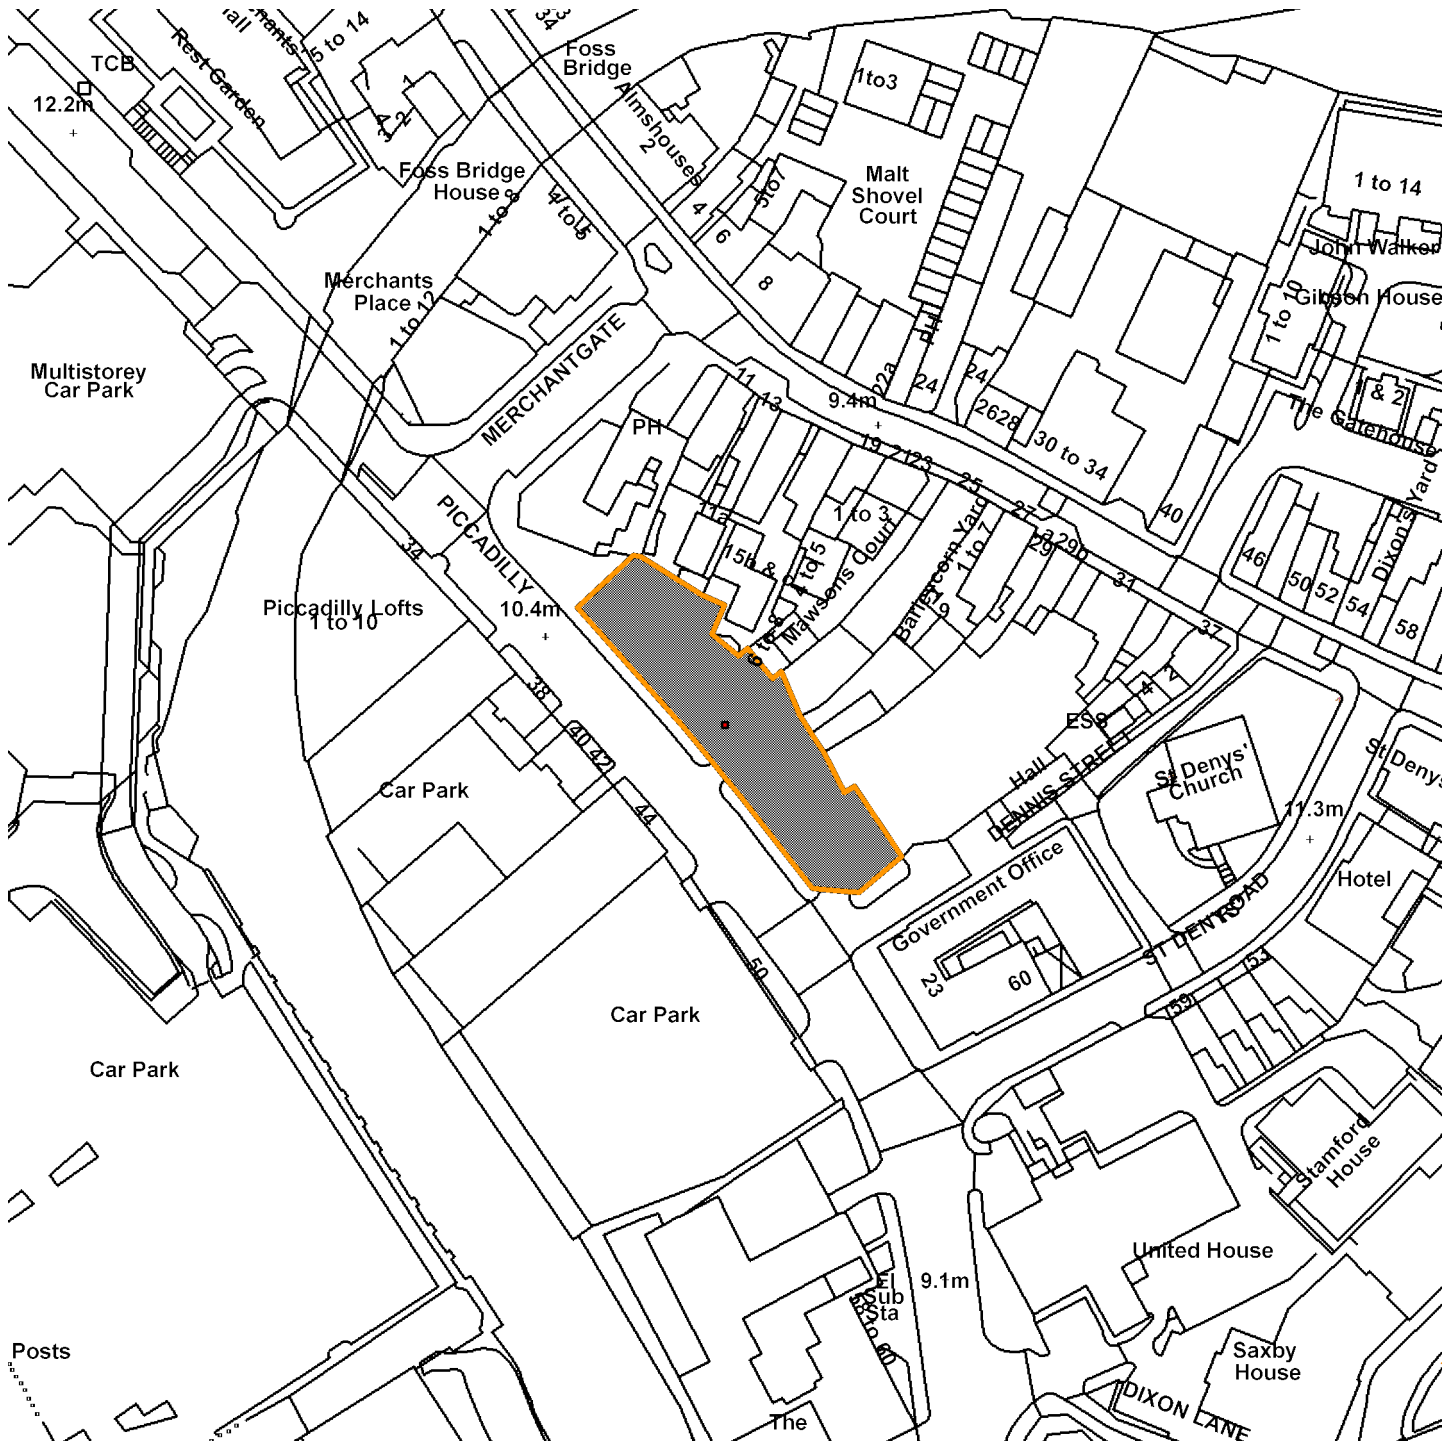

17/00274/FUL

Site Of 17 To 21 Piccadilly

Scale : 1:1297

Reproduced from the Ordnance Survey map with the permission of the Controller of Her Majesty's Stationery Office © Crown Copyright 2000.

Unauthorised reproduction infringes Crown Copyright and may lead to prosecution or civil proceedings.

Organisation	Not Set
Department	Not Set
Comments	Site Plan
Date	02 May 2017
SLA Number	Not Set