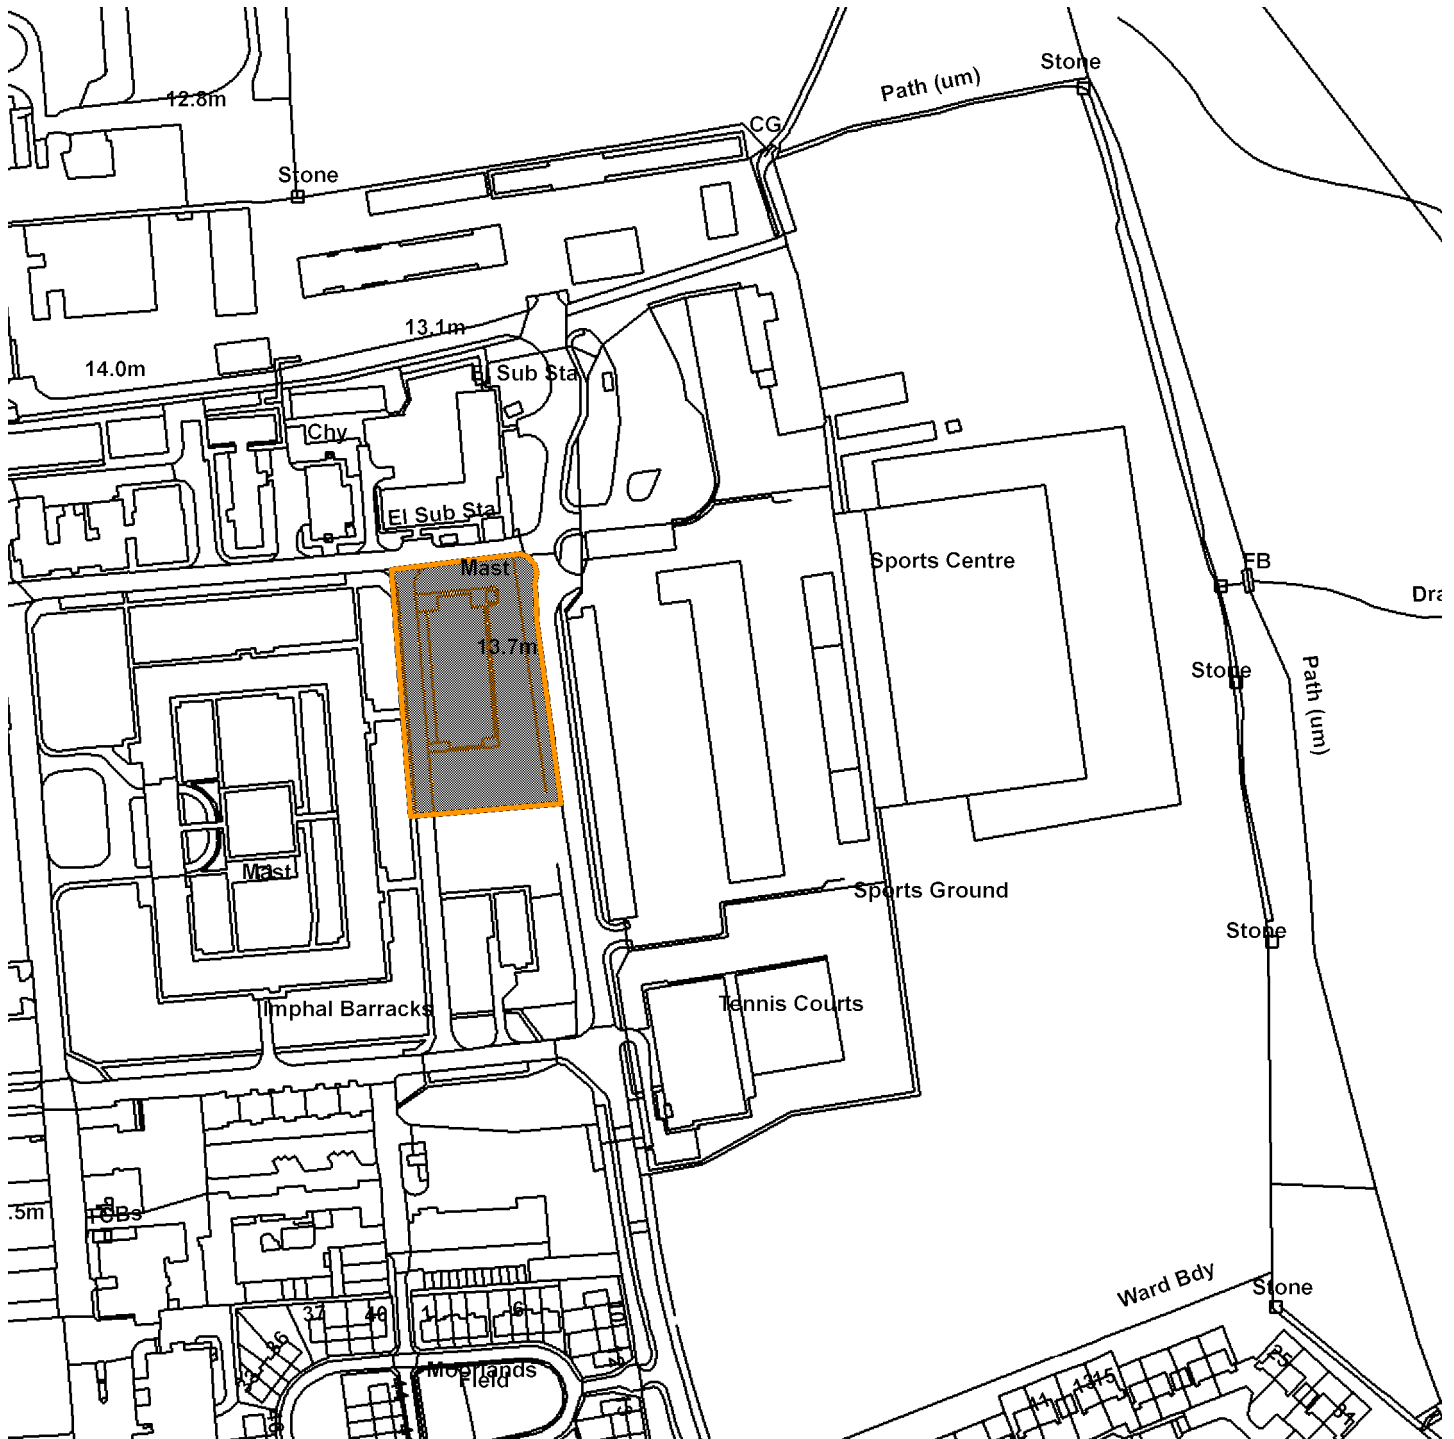

16/02404/FULM

Imphal Barracks, Fulford Road

Scale : 1:2569

Reproduced from the Ordnance Survey map with the permission of the Controller of Her Majesty's Stationery Office © Crown Copyright 2000.

Unauthorised reproduction infringes Crown Copyright and may lead to prosecution or civil proceedings.

Produced using ESRI (UK)'s MapExplorer 2.0 - <http://www.esriuk.com>

Organisation	Not Set
Department	Not Set
Comments	Site Plan
Date	10 January 2017
SLA Number	Not Set