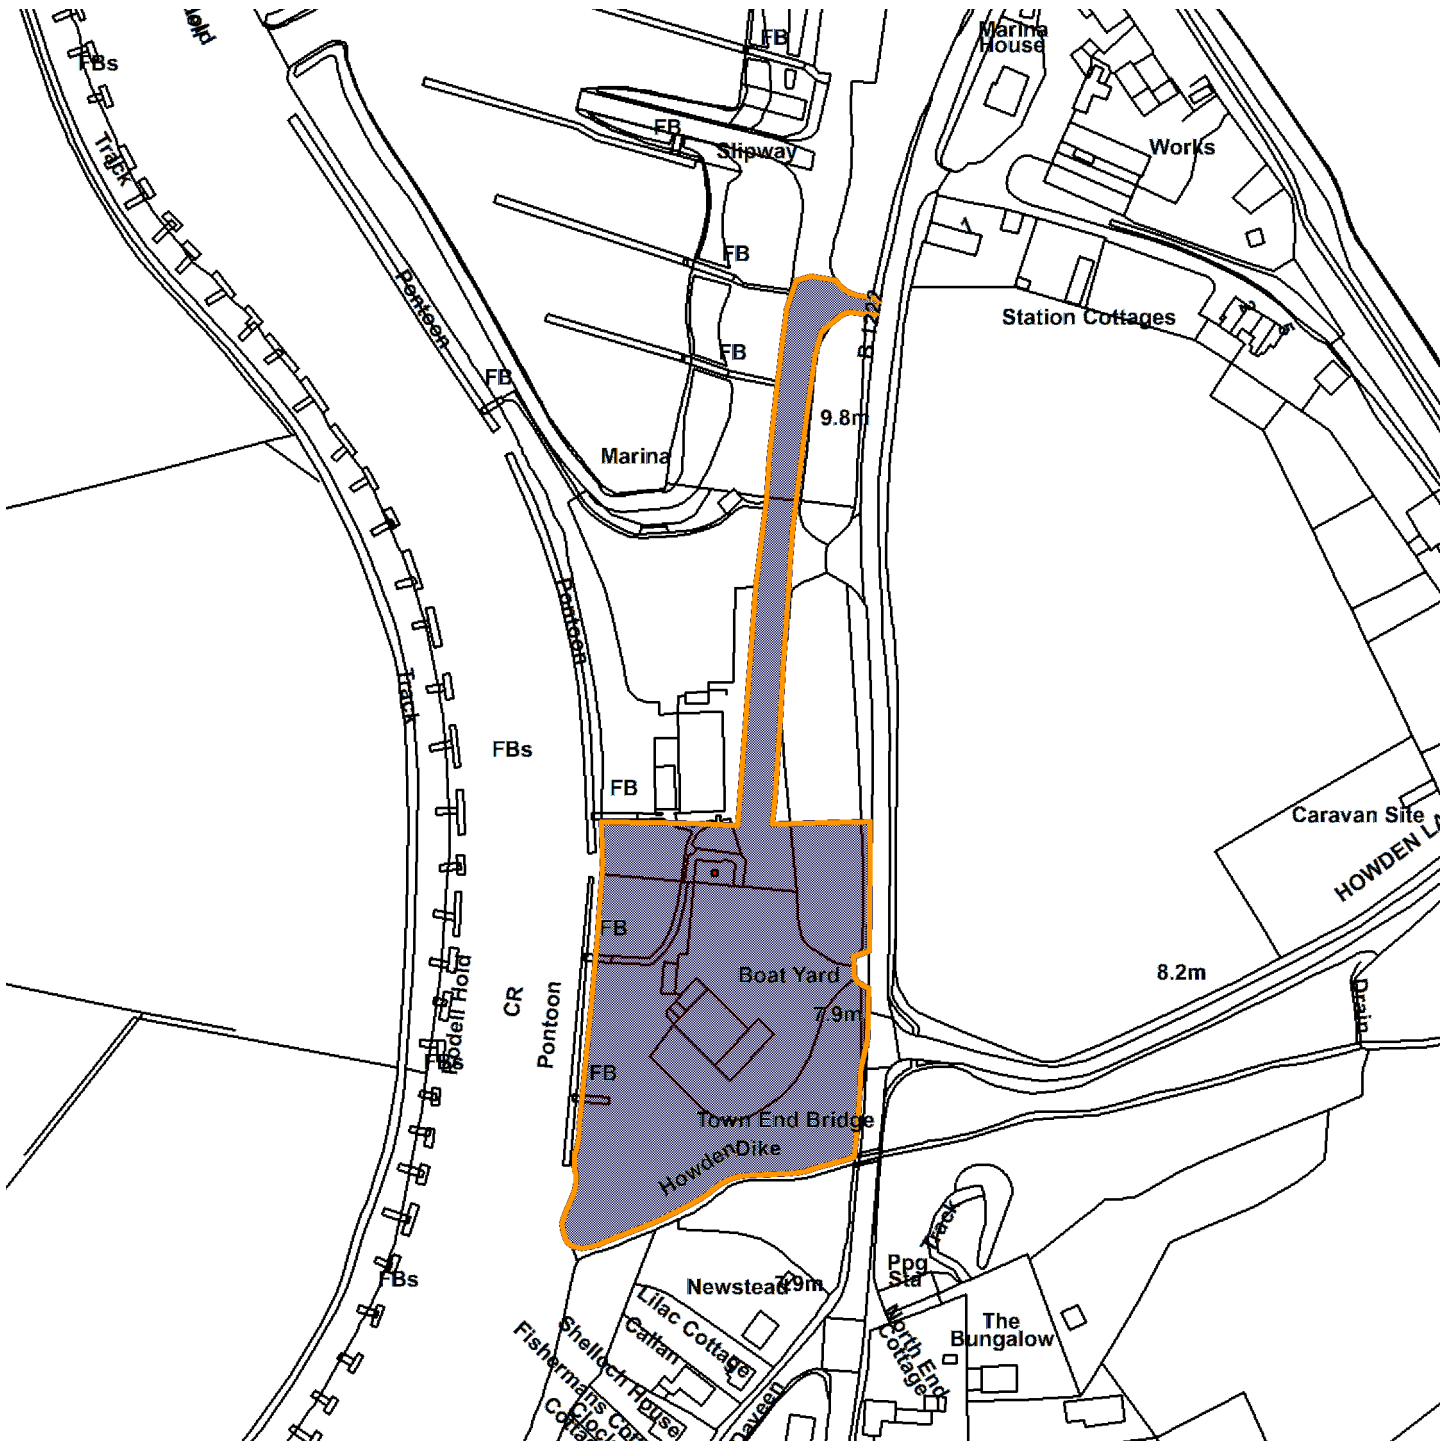

16/01558/FUL

Naburn Marina Naburn Lane Naburn

Scale : 1:2319

Reproduced from the Ordnance Survey map with the permission of the Controller of Her Majesty's Stationery Office © Crown Copyright 2000.

Unauthorised reproduction infringes Crown Copyright and may lead to prosecution or civil proceedings.

Organisation	Not Set
Department	Not Set
Comments	Site plan
Date	17 October 2016
SLA Number	Not Set