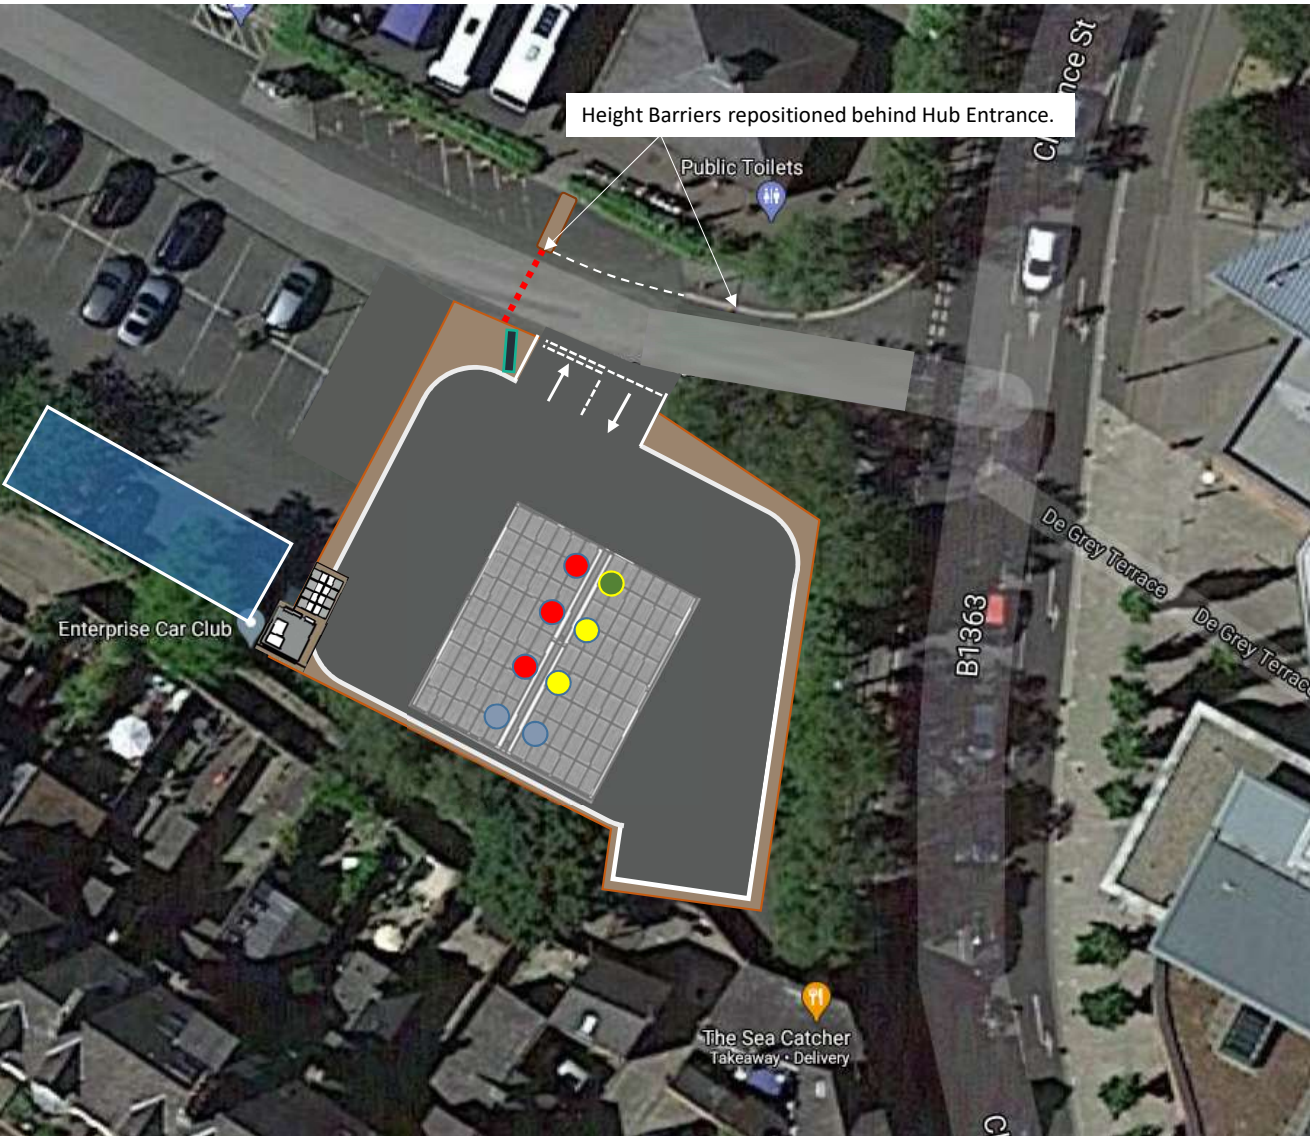

**ANNEX A:**  
Union Terrace Hyperhub Location

## Union Terrace Hyperhub

- 7kW Fast Chargers
- 150kW Ultra-rapid
- 50kW Rapid
- 50kW Rapid (with AC)
- Barrier
- Price Totem