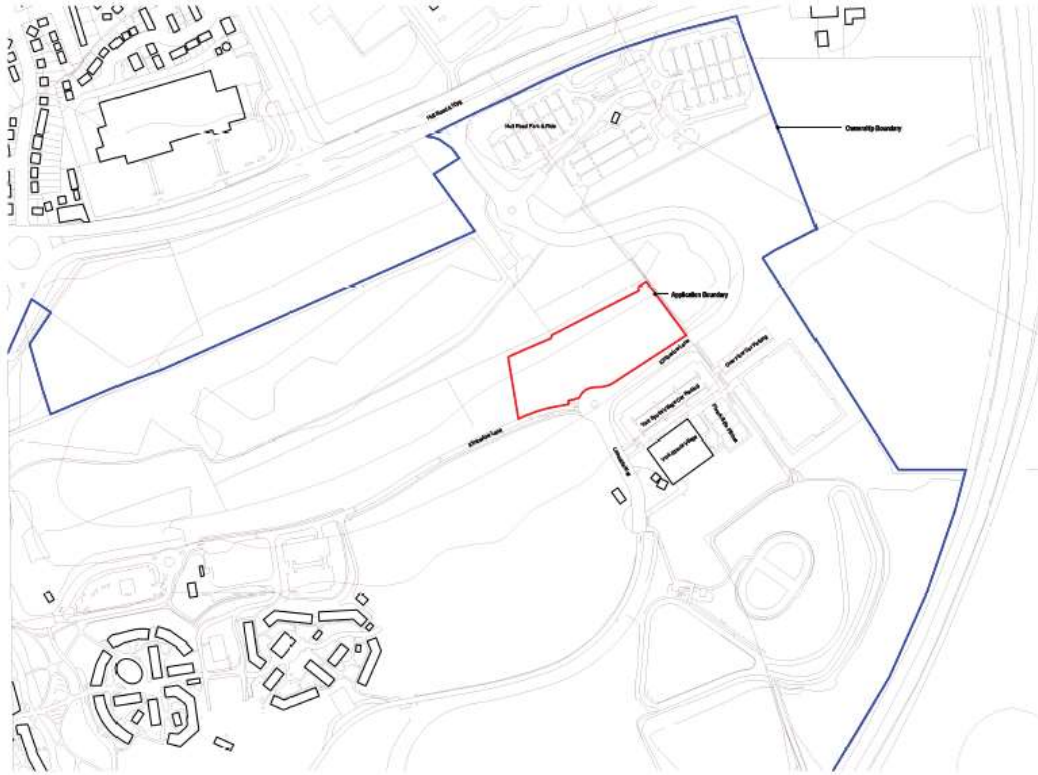

Land North Of Kimberlow Lane, Heslington, York

20/00532/REMM

	Ownership boundary
	Application boundary

Organisation	City of York Council
Department	Economy & Place
Comments	Site Location Plan
Date	16 November 2020
SLA Number	