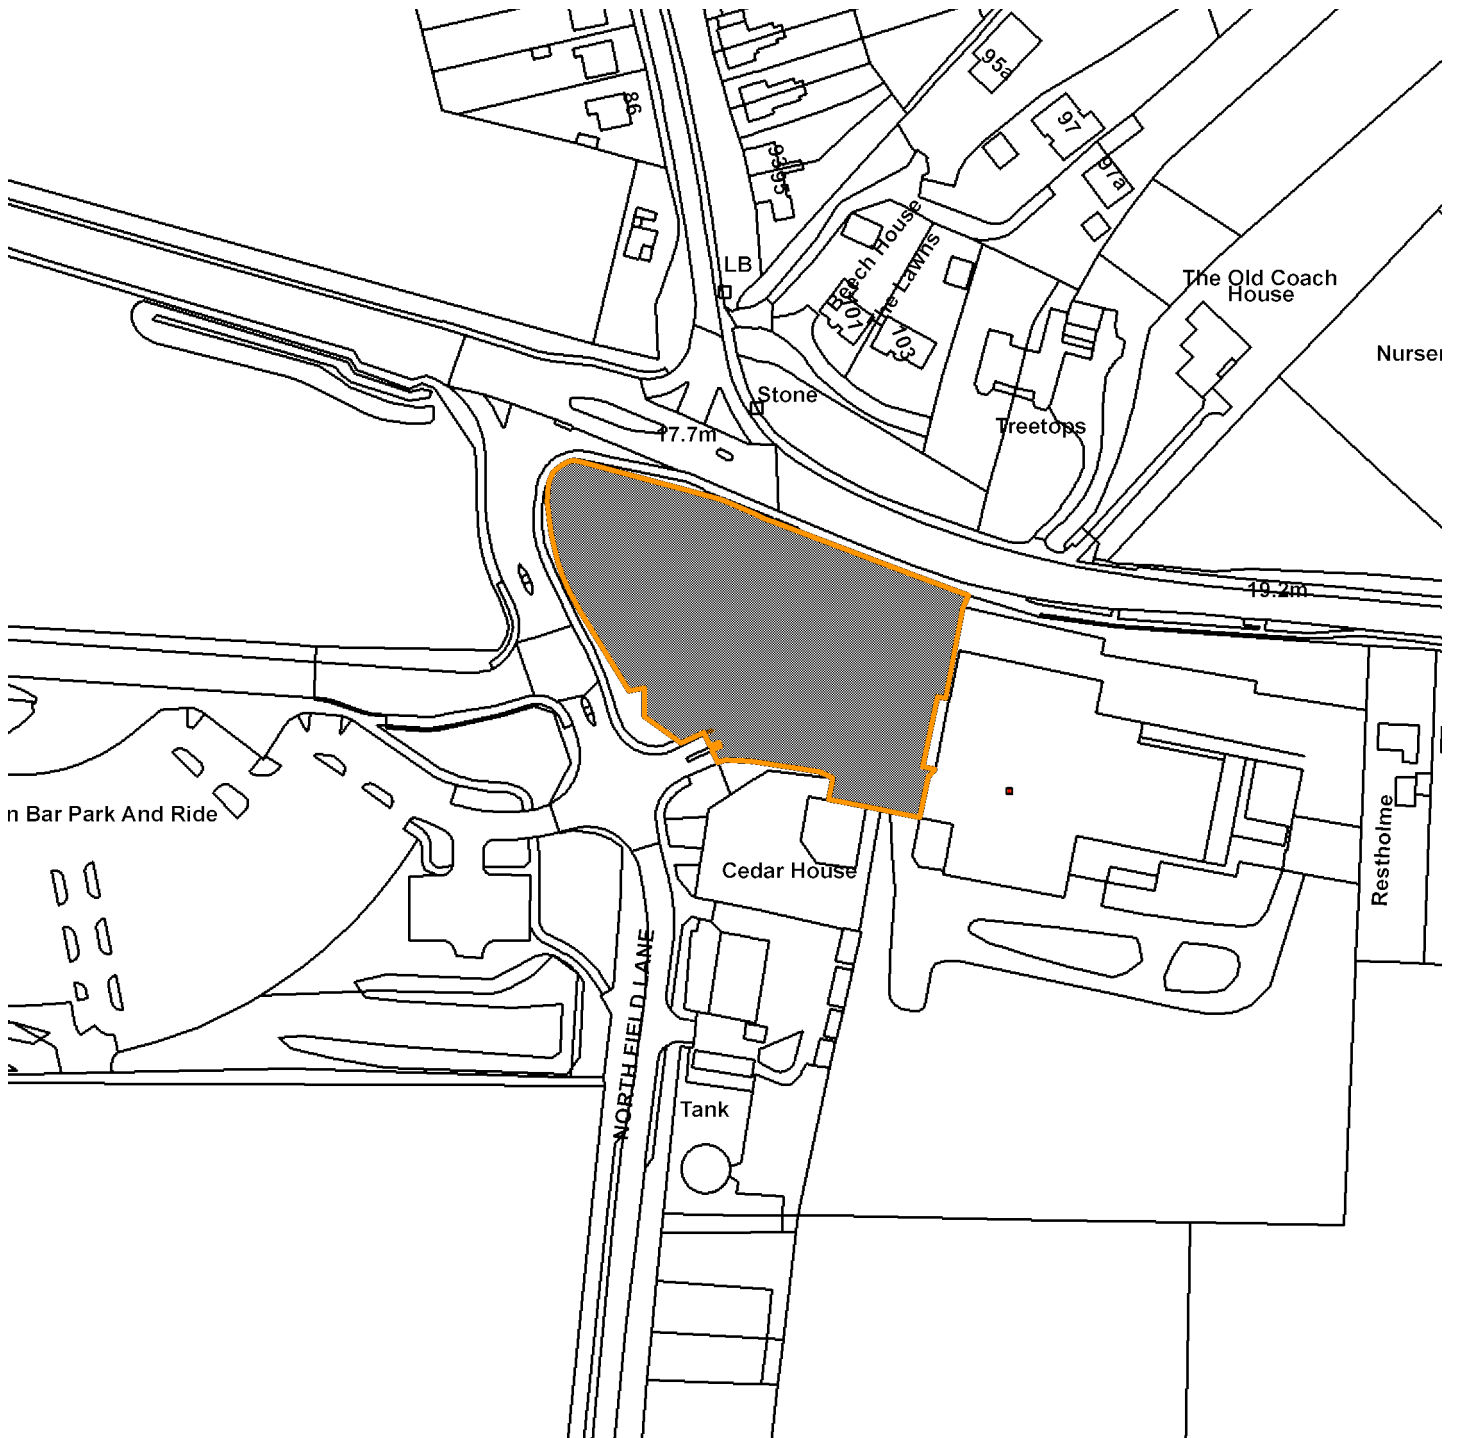

16/01251/FUL

Poppleton Garden Centre, Northfield Lane, Upper Poppleton

Scale : 1:2049

Reproduced from the Ordnance Survey map with the permission of the Controller of Her Majesty's Stationery Office © Crown Copyright 2000.

Unauthorised reproduction infringes Crown Copyright and may lead to prosecution or civil proceedings.

<b>Organisation</b>	Not Set
<b>Department</b>	Not Set
<b>Comments</b>	Site Plan
<b>Date</b>	04 July 2016
<b>SLA Number</b>	Not Set