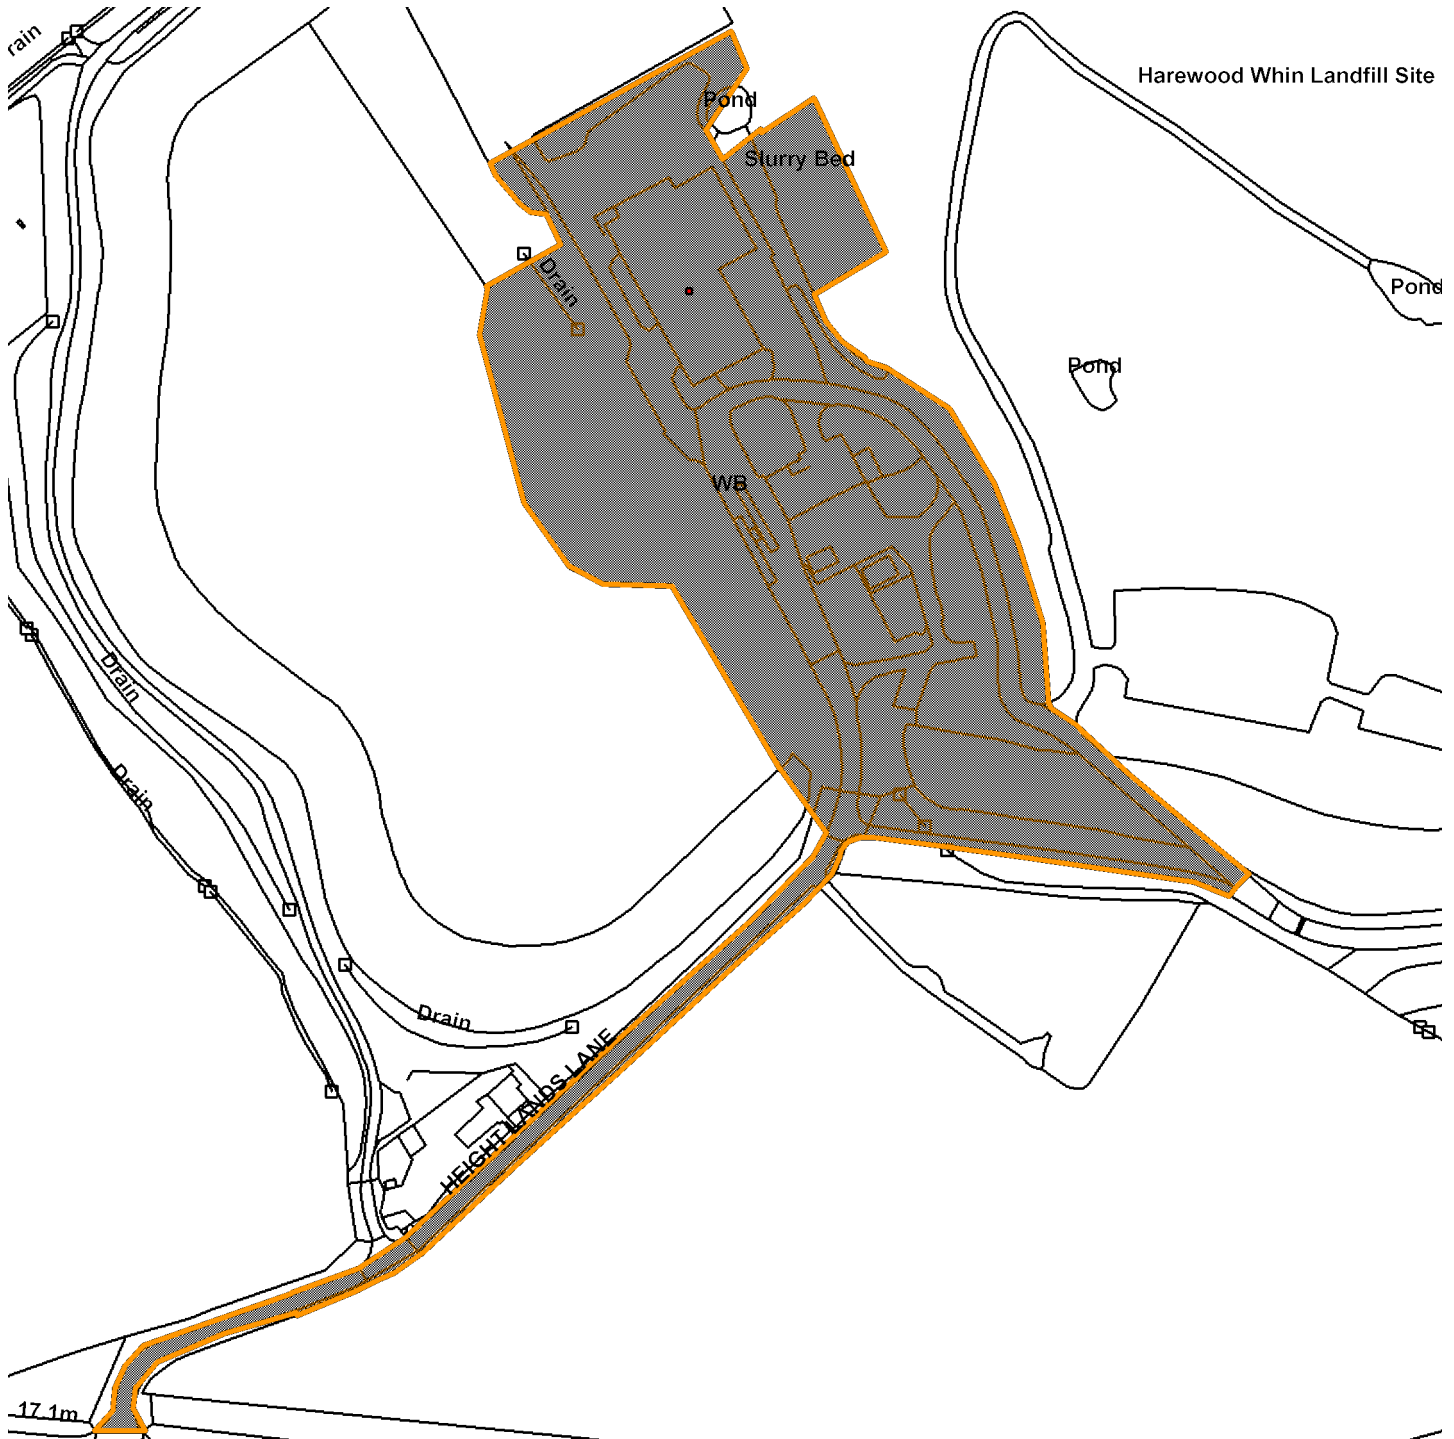

16/00357/FULM

Yorwaste, Harewood Whin Tinker Lane Rufforth

Scale : 1:2967

Reproduced from the Ordnance Survey map with the permission of the Controller of Her Majesty's Stationery Office © Crown Copyright 2000.

Unauthorised reproduction infringes Crown Copyright and may lead to prosecution or civil proceedings.

<b>Organisation</b>	CYC
<b>Department</b>	Not Set
<b>Comments</b>	Site Plan
<b>Date</b>	03 May 2016
<b>SLA Number</b>	Not Set