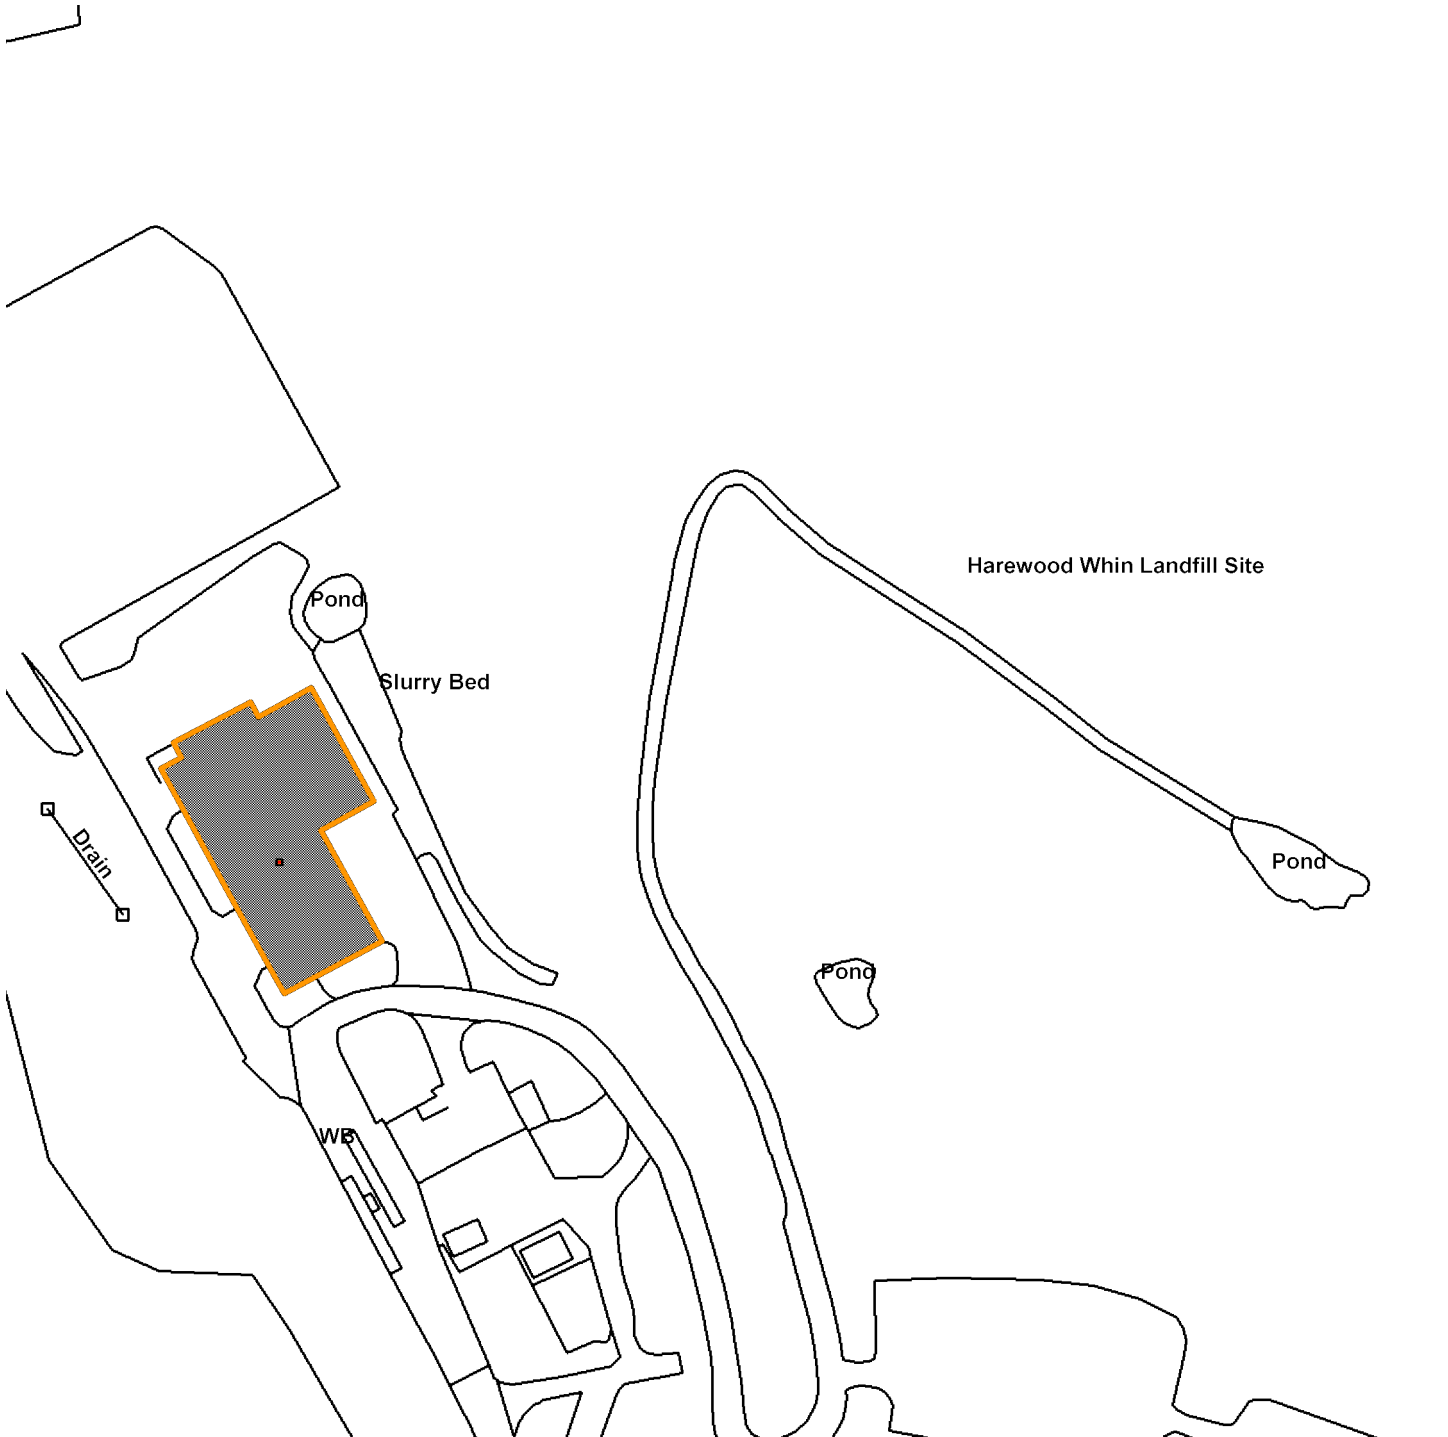

16/00635/FUL

Yorwaste, Harewood Whin Tinker Lane Rufforth

Scale : 1:2119

Reproduced from the Ordnance Survey map with the permission of the Controller of Her Majesty's Stationery Office © Crown Copyright 2000.