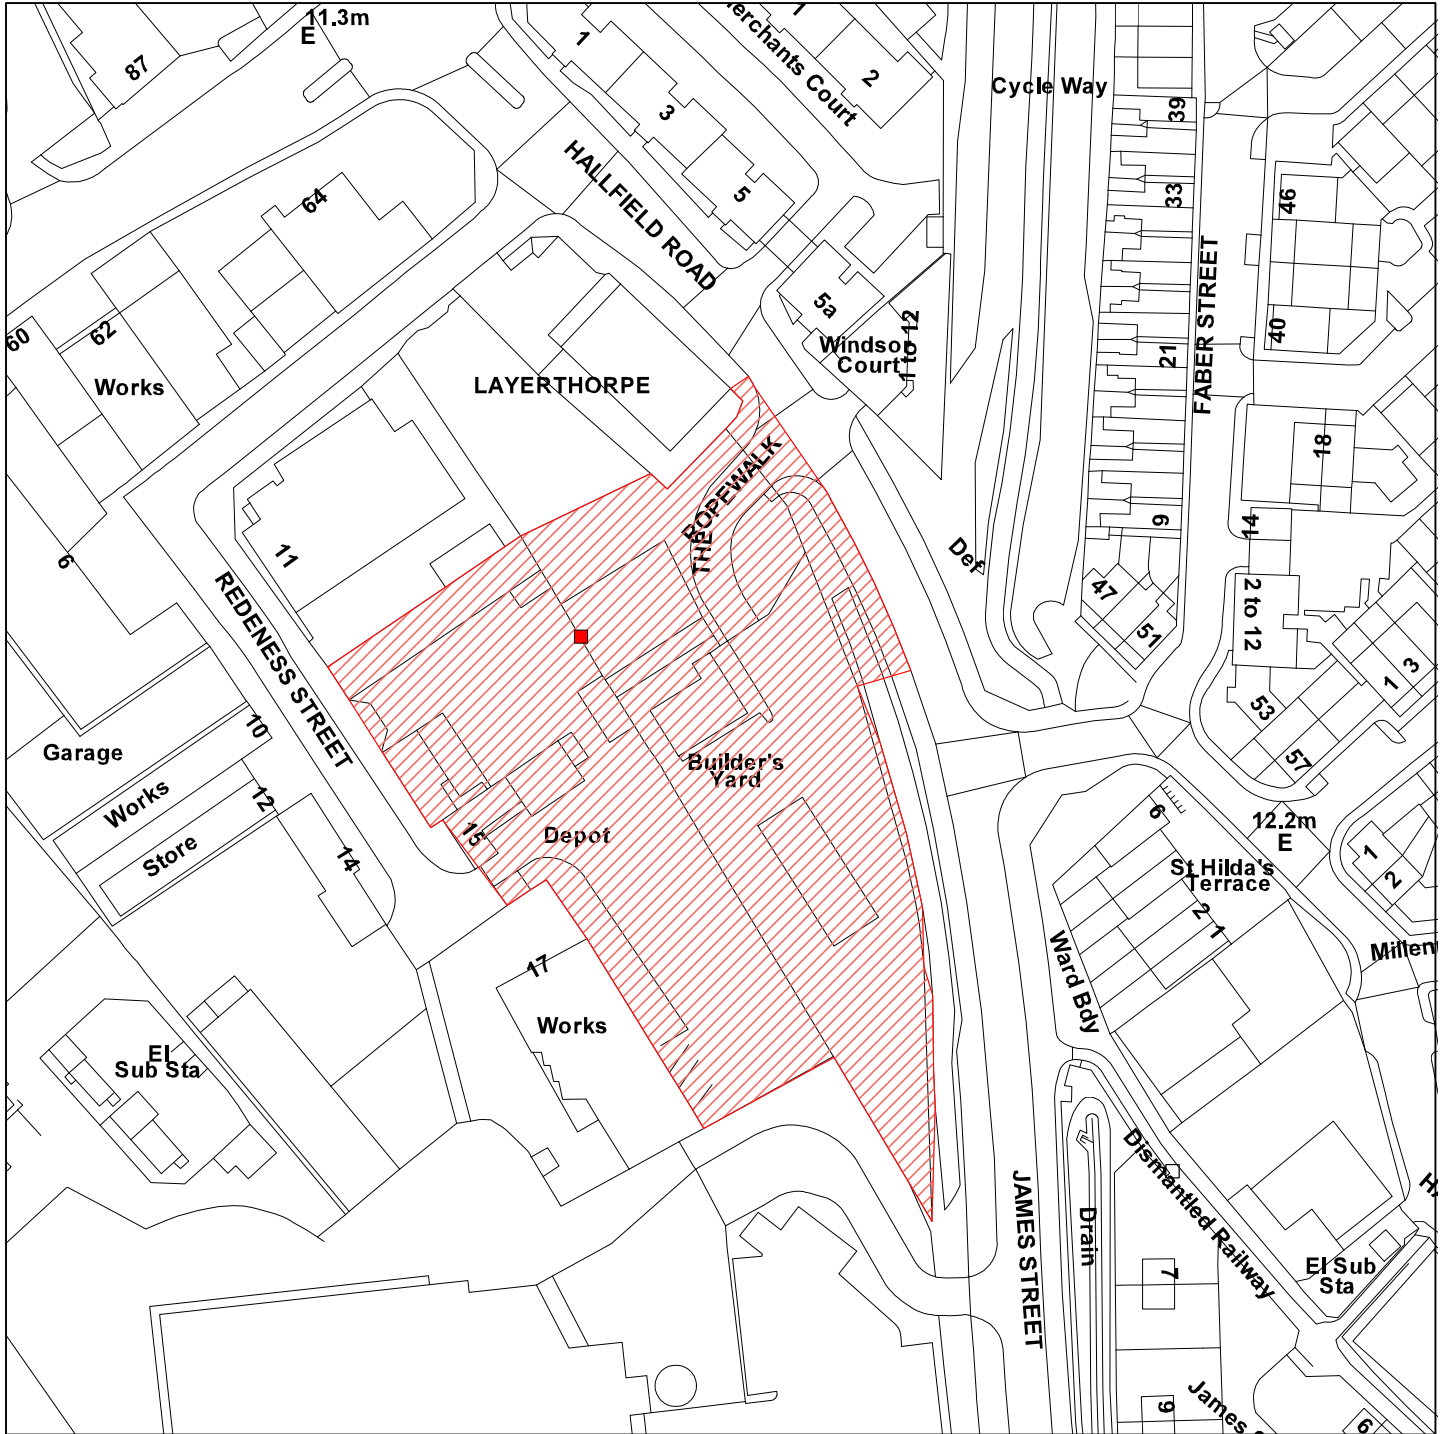

13/03522/FULM

Proposed Student Accommodation Hallfield Road

GIS by ESRI (UK)

Scale : 1:1250

Reproduced from the Ordnance Survey map with the permission of the Controller of Her Majesty's Stationery Office © Crown Copyright 2000.