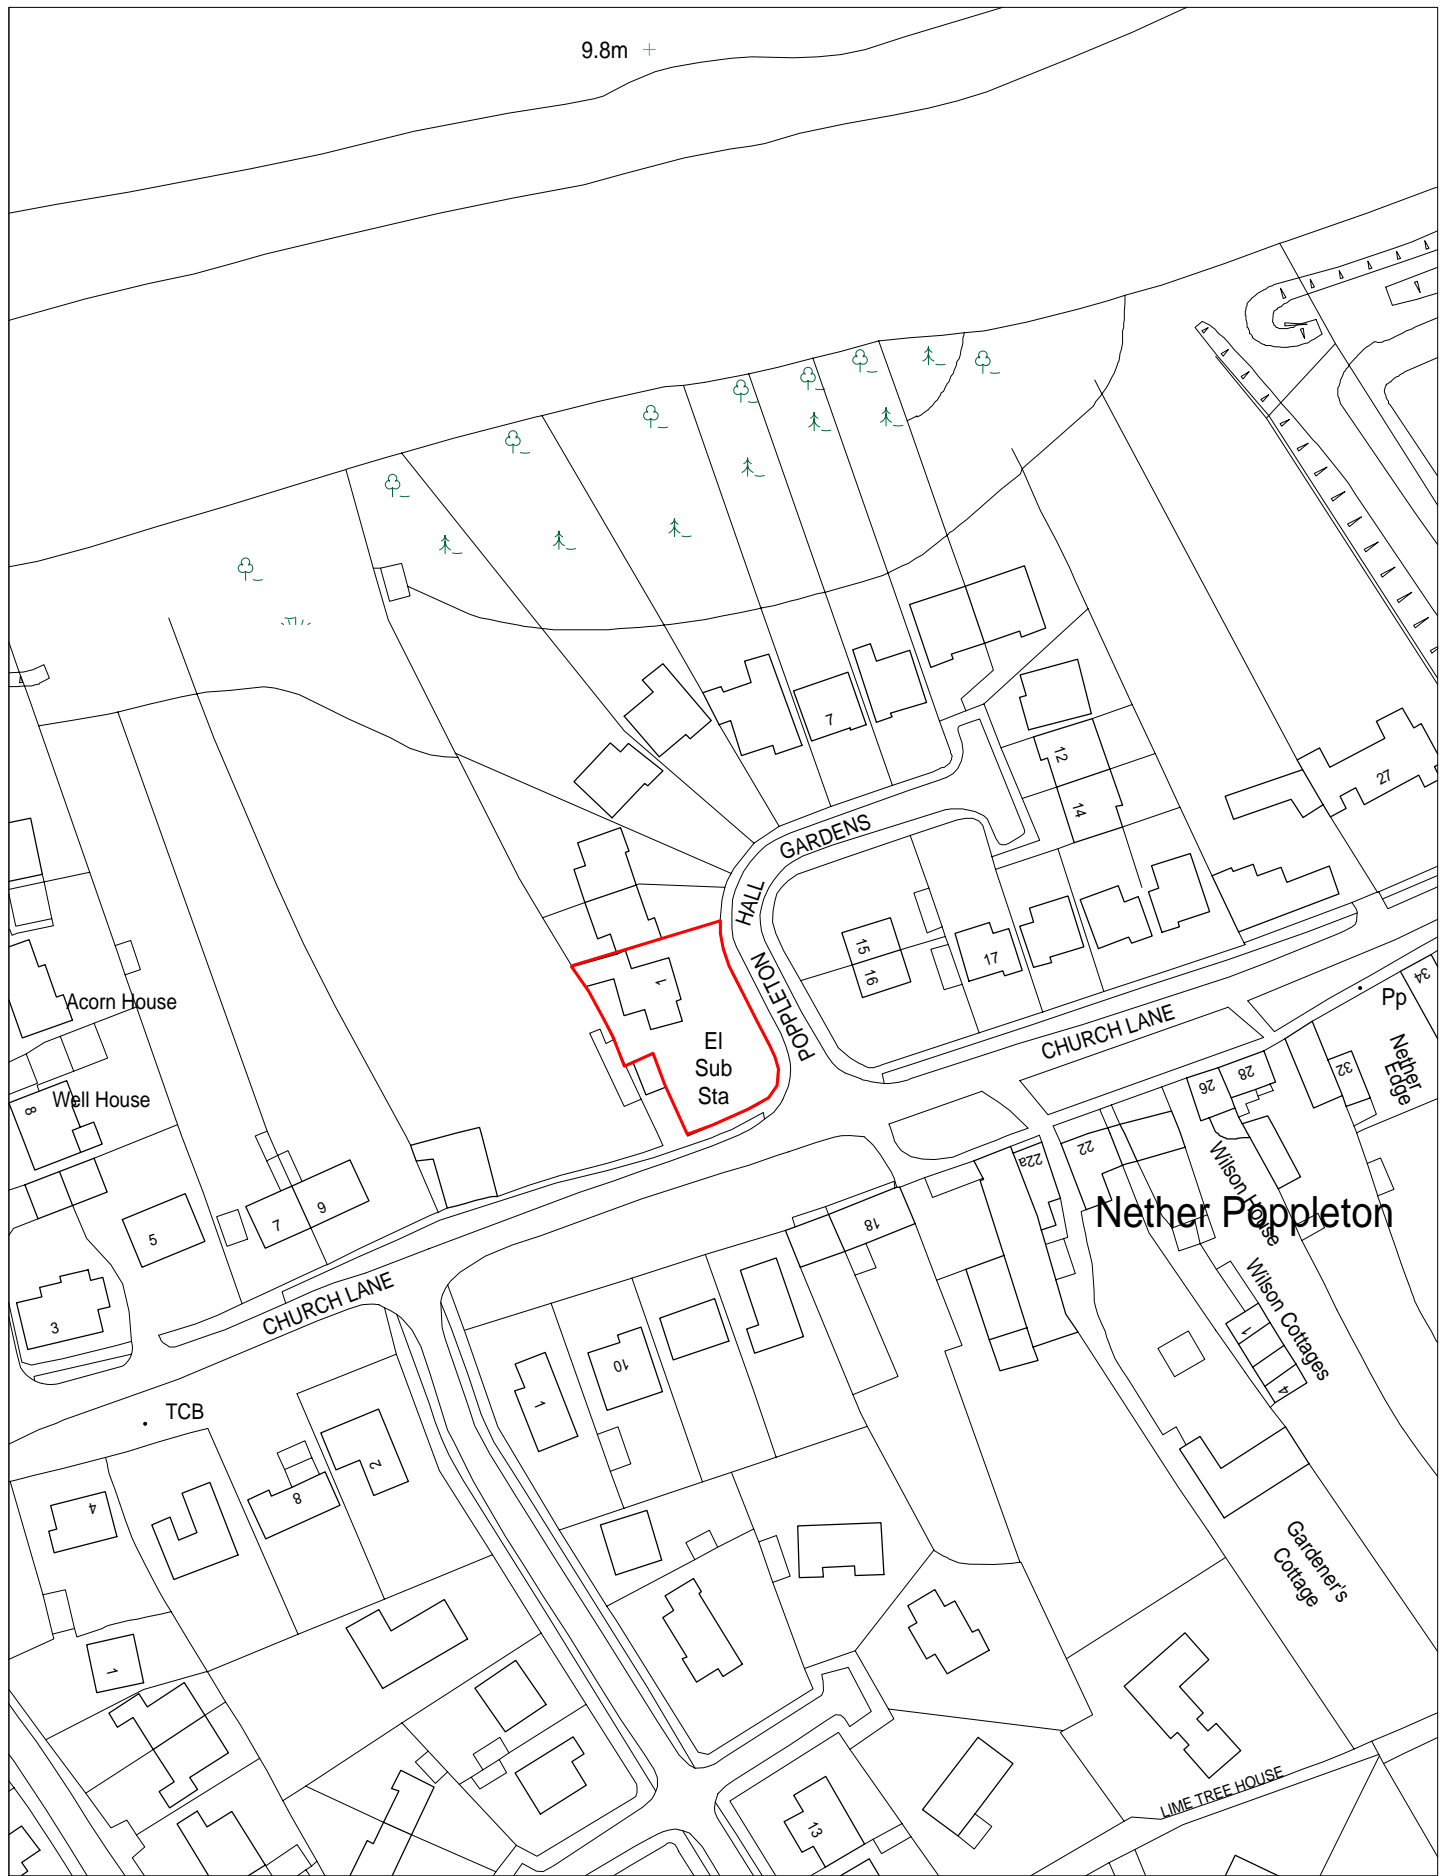

9.8m +

Nether Poppleton

CITY OF
YORK
COUNCIL

9, St. Leonards Place, York, YO1 2ET
Telephone: 01904 613161

Site Plan : 1 Poppleton Hall Gardens Poppleton York

SCALE 1:1250
Originating Group

DRAWN BY JB
Project

DATE 2/2/2007
Drawing No.

Organisation

PLAN 5