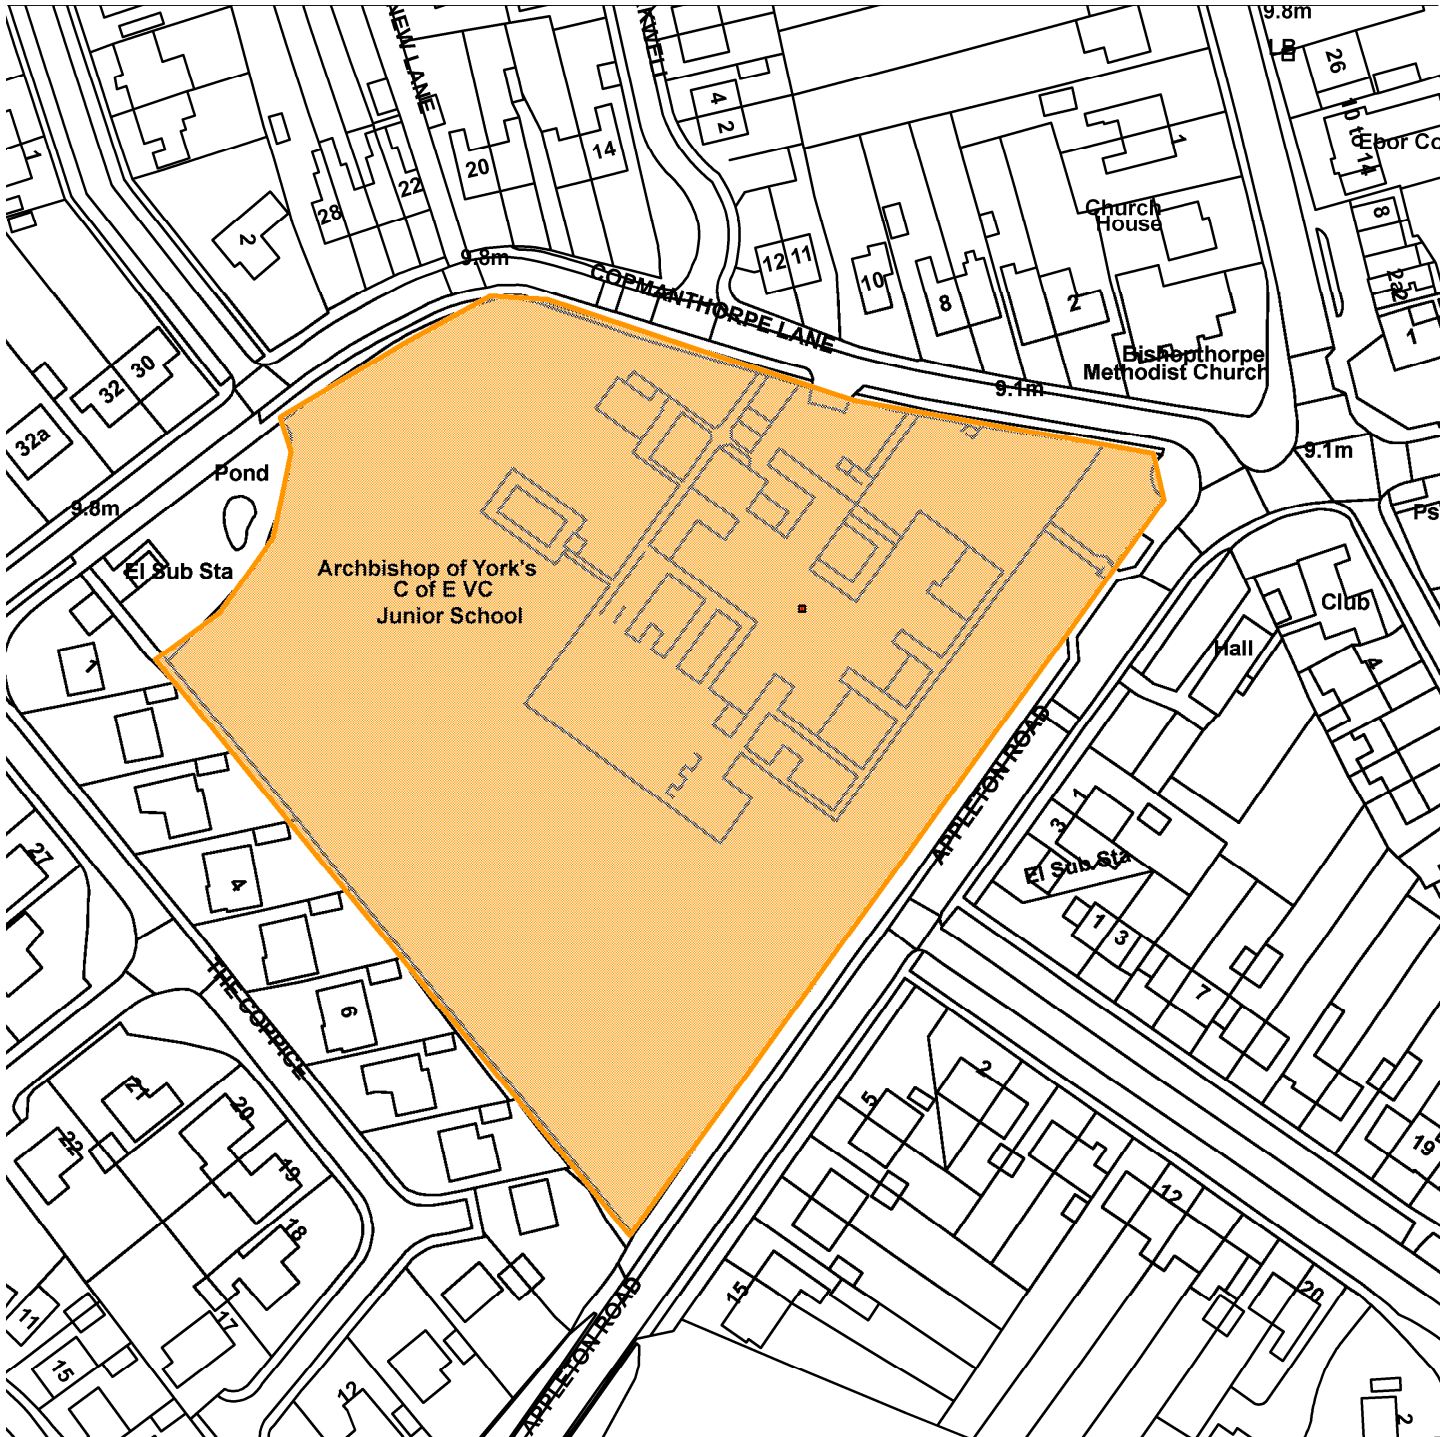

17/02749/FUL

Archbishop of York Church of England Junior School, Copmanthorpe Lane

GIS by ESRI (UK)

Scale : 1:1405

Reproduced from the Ordnance Survey map with the permission of the Controller of Her Majesty's Stationery Office © Crown Copyright 2000.

Unauthorised reproduction infringes Crown Copyright and may lead to prosecution or civil proceedings.

Organisation	Not Set
Department	Not Set
Comments	Site Plan
Date	27 February 2018
SLA Number	Not Set