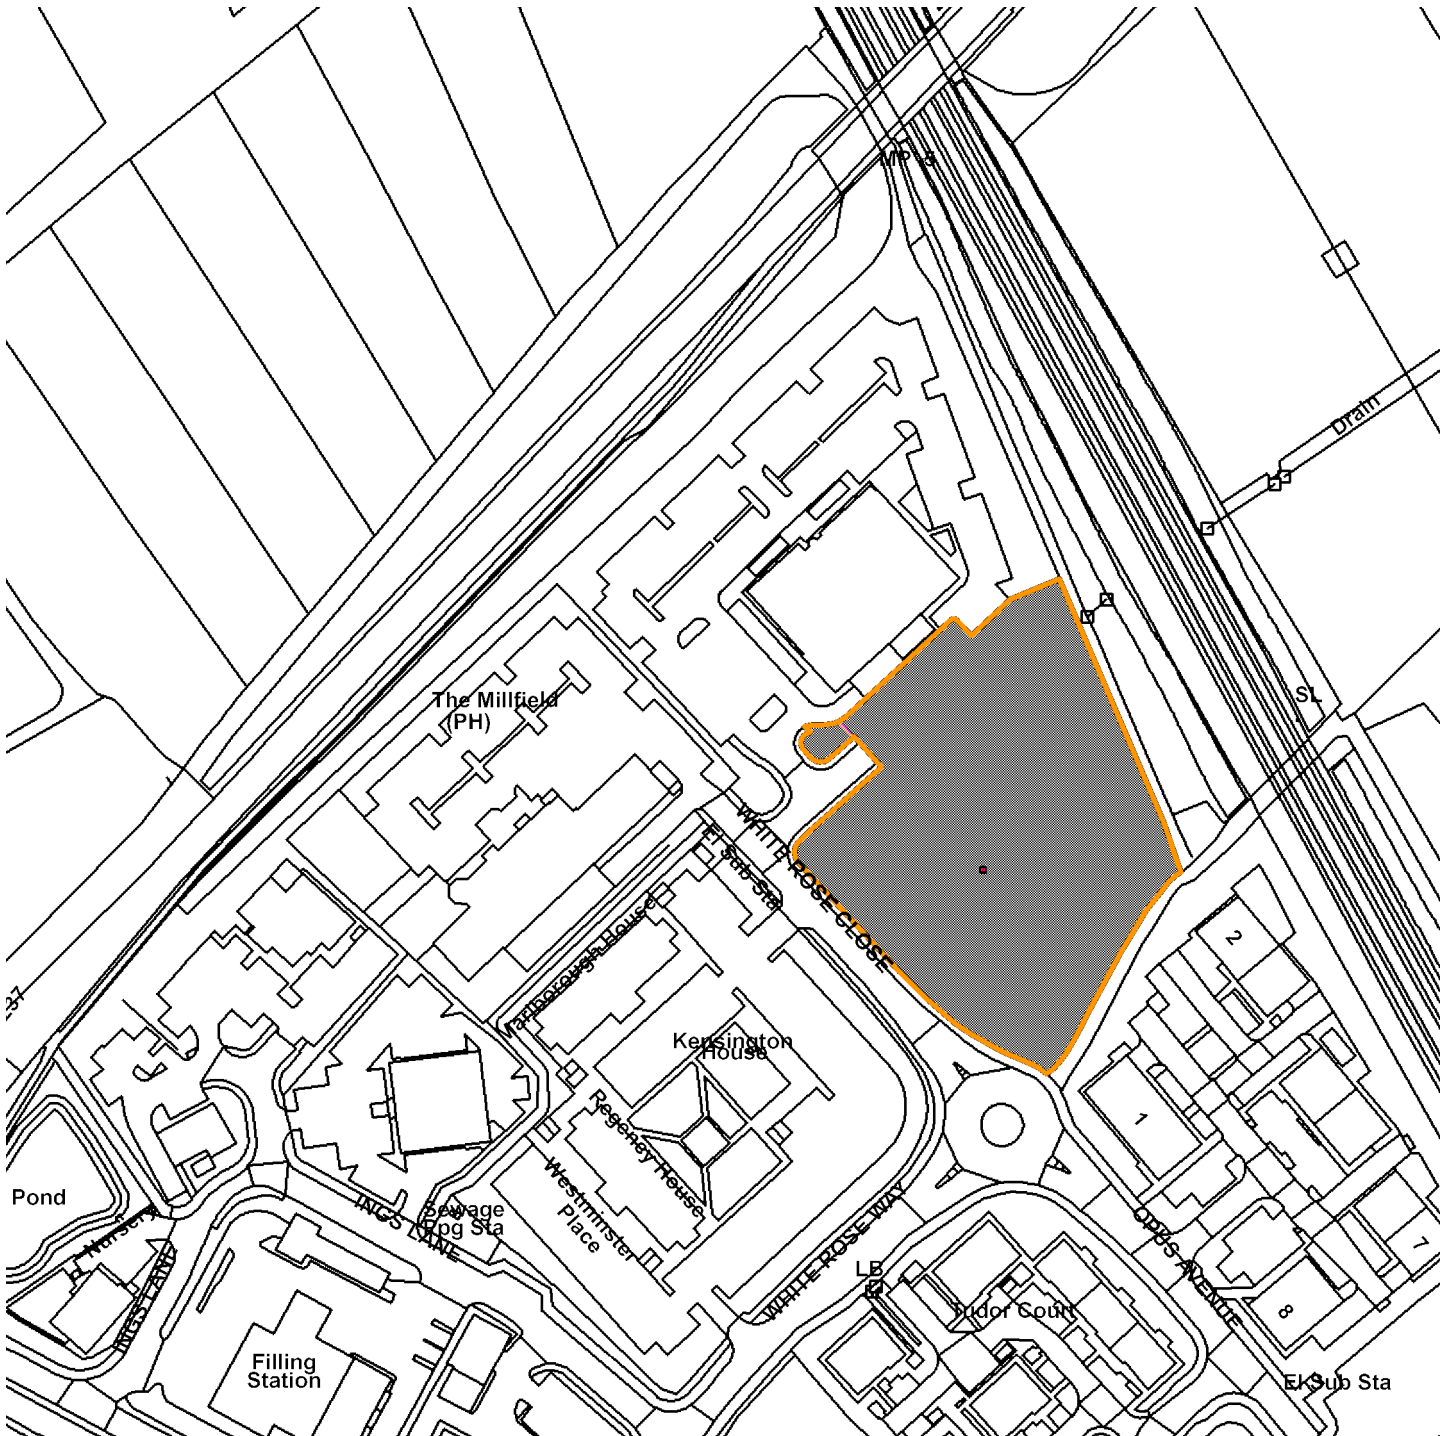

16/00179/FULM

Plot 1B, White Rose Close, Nether Poppleton

Scale : 1:2119

Reproduced from the Ordnance Survey map with the permission of the Controller of Her Majesty's Stationery Office © Crown Copyright 2000.

Unauthorised reproduction infringes Crown Copyright and may lead to prosecution or civil proceedings.

Organisation	City of York Council
Department	CES
Comments	Location plan
Date	03 May 2016
SLA Number	Not Set