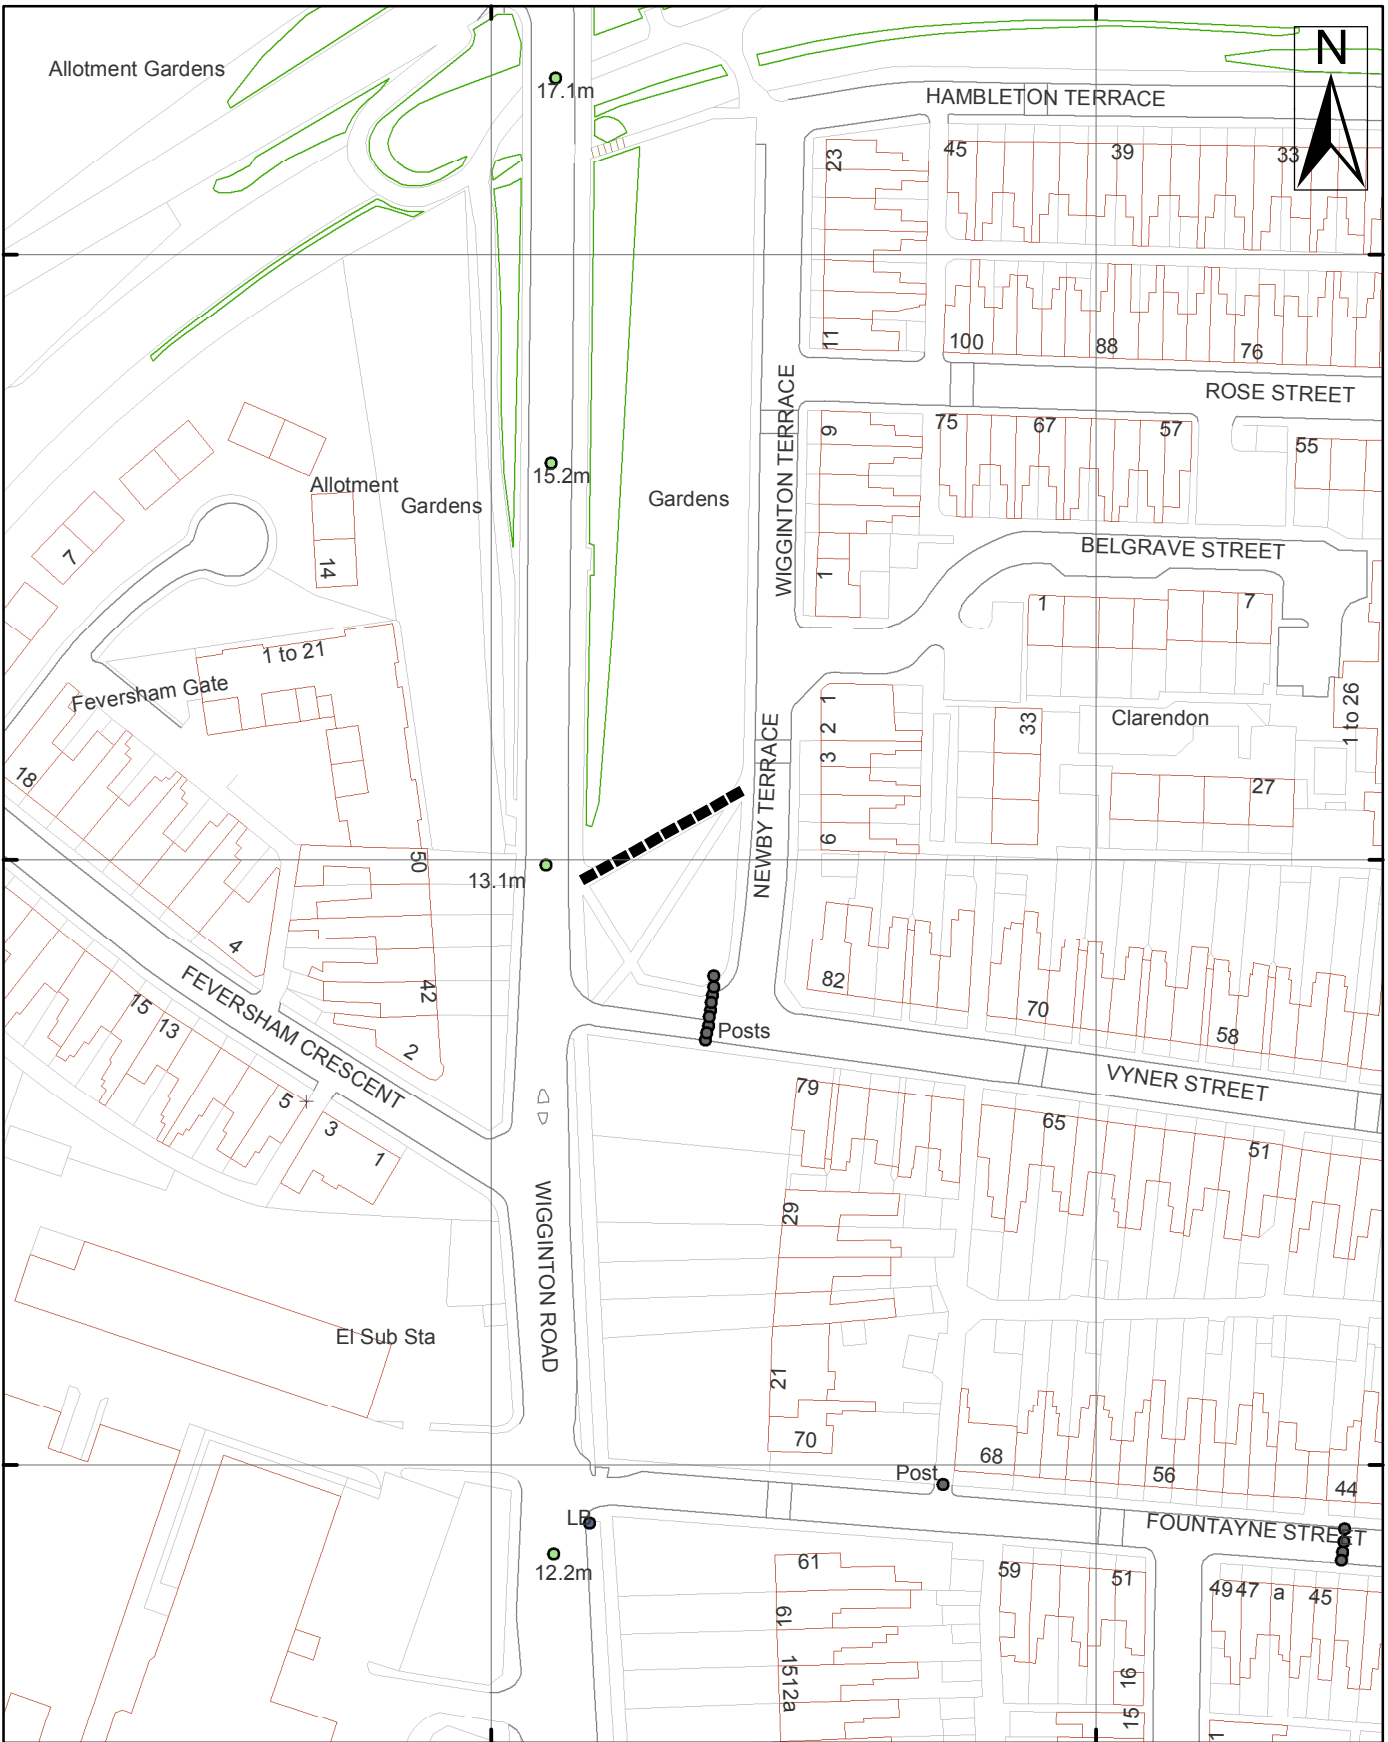

460300 000000

460400 000000

453400 000000

453400 000000

453300 000000

453300 000000

453200 000000

453200 000000

460300 000000

460400 000000

York Footpath No.152 (Clifton Ward)

Scale 1:1,250	Drawn By: JHC	Date:12/04/10
Public Rights of Way	Reference:	Drawing No.

9 St. Leonards Place, York, YO1 2ET
Telephone: 01904 613161

Reproduced from the Ordnance Survey with the permission of the Controller of Her Majesty's Stationery Office © Crown copyright. Unauthorised reproduction infringes Crown copyright and may lead to prosecution or civil proceedings. City of York Council 100020818