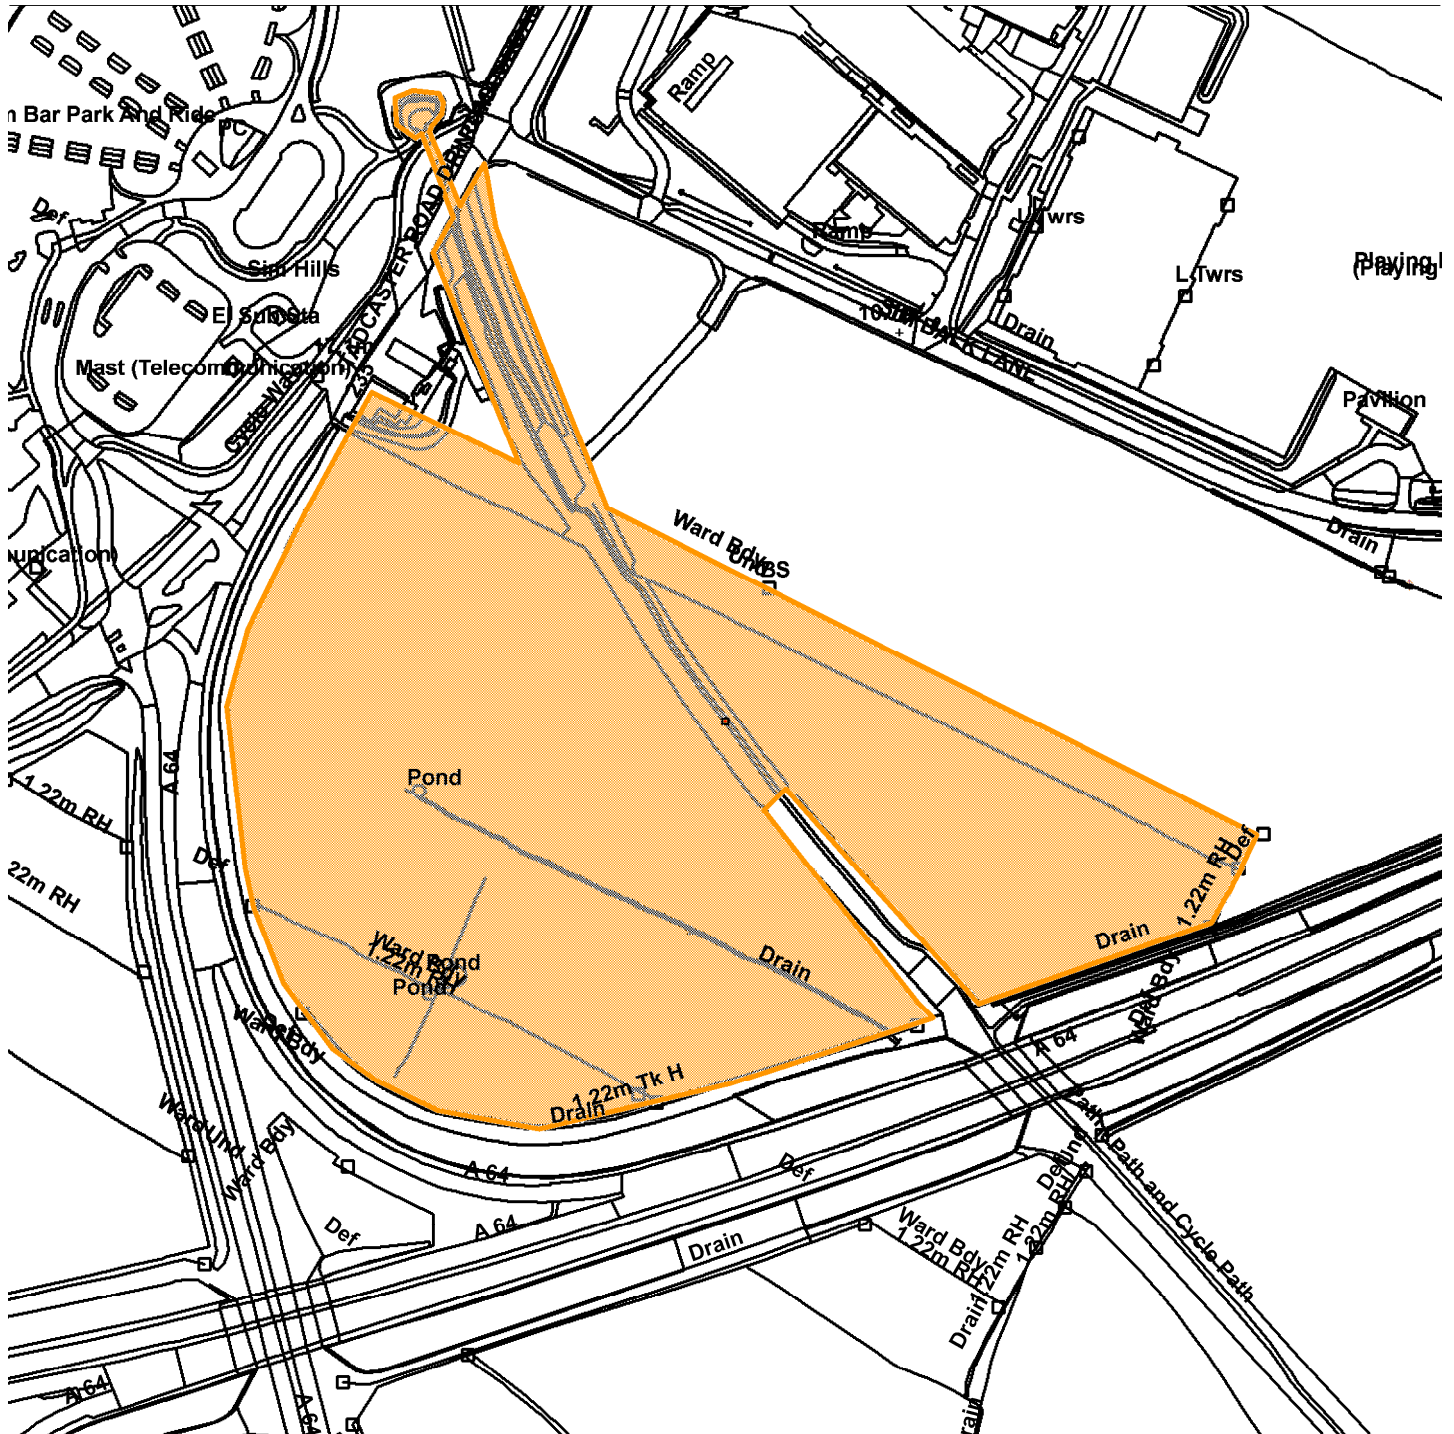

18/00251/FUL

Land To The South East Of 235 Tadcaster Road

Scale : 1:3423

Reproduced from the Ordnance Survey map with the permission of the Controller of Her Majesty's Stationery Office © Crown Copyright 2000.

Unauthorised reproduction infringes Crown Copyright and may lead to prosecution or civil proceedings.

<b>Organisation</b>	City of York Council
<b>Department</b>	Economy & Place
<b>Comments</b>	Site Location Plan
<b>Date</b>	02 July 2018
<b>SLA Number</b>	