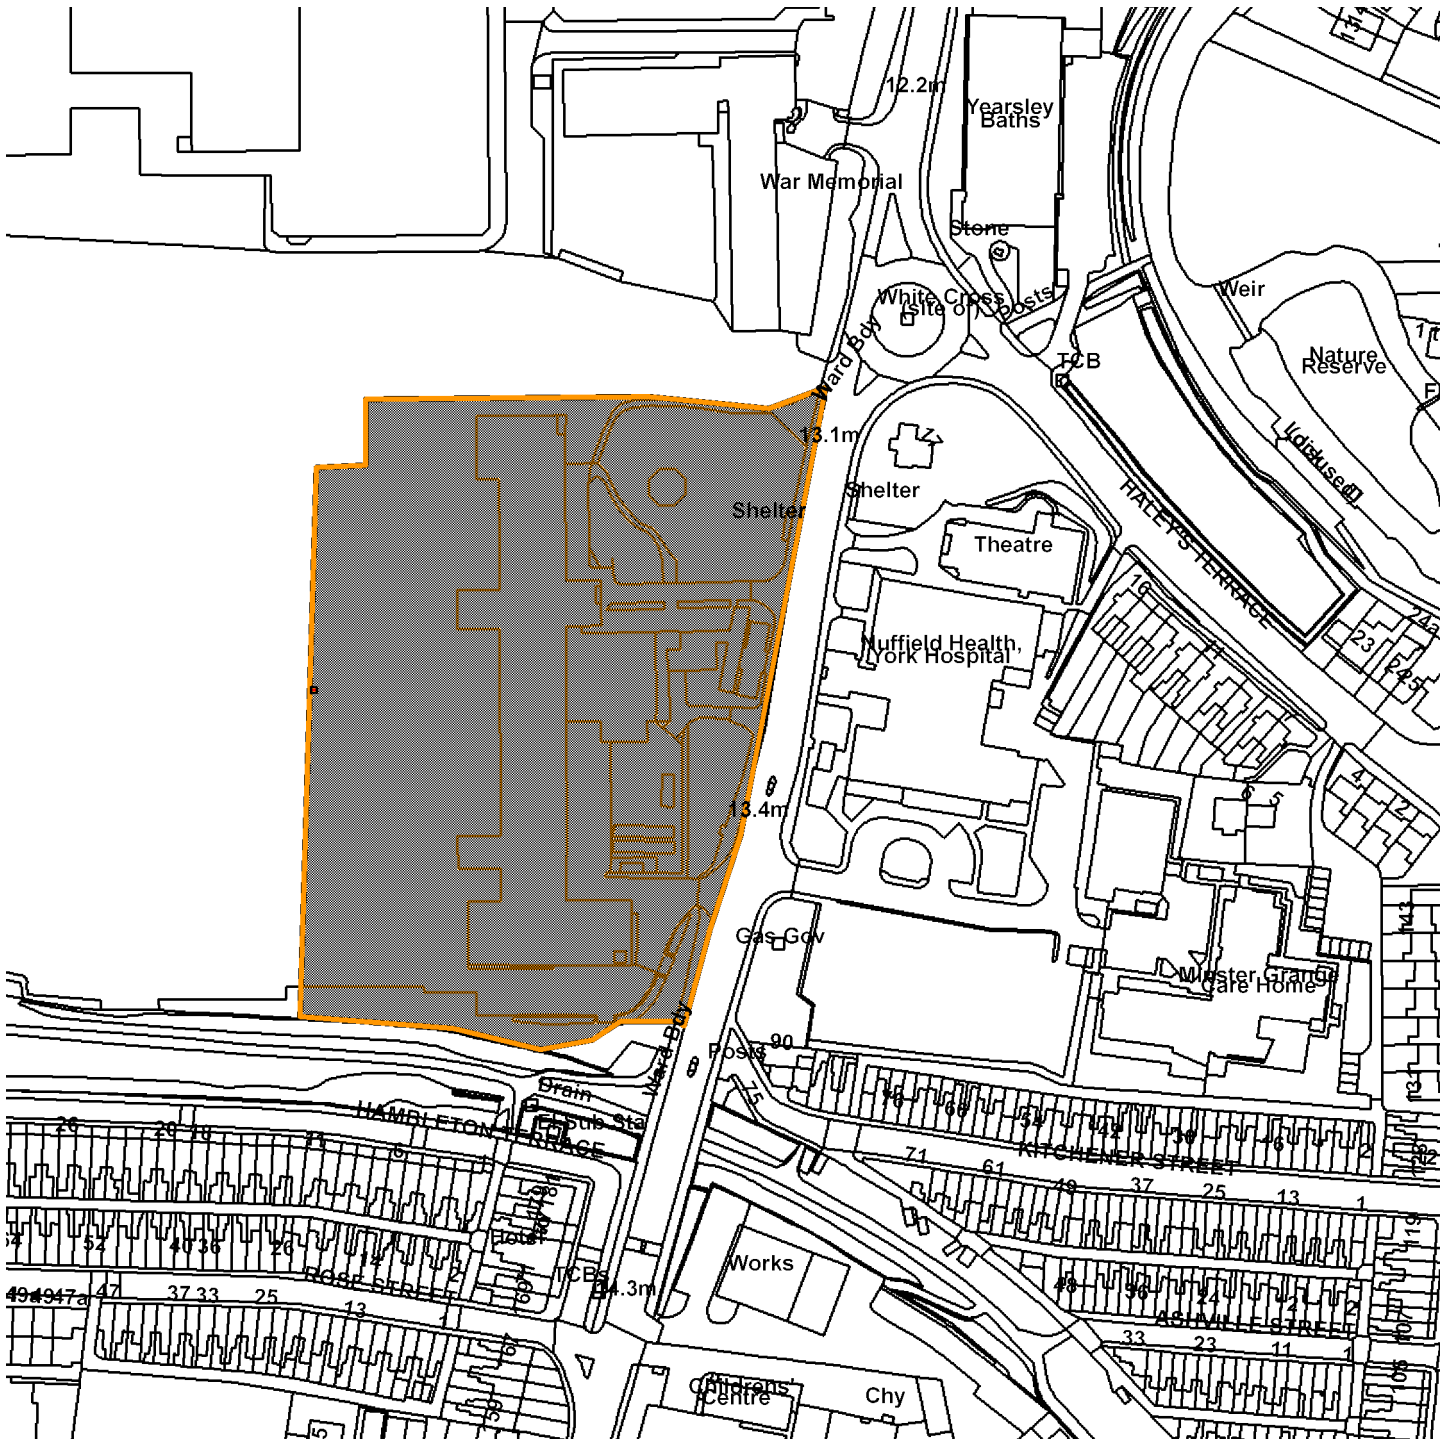

17/00284/FULM

The Cocoa Works, Haxby Road

Scale : 1:2124

Reproduced from the Ordnance Survey map with the permission of the Controller of Her Majesty's Stationery Office © Crown Copyright 2000.

Unauthorised reproduction infringes Crown Copyright and may lead to prosecution or civil proceedings.

<b>Organisation</b>	Not Set
<b>Department</b>	Not Set
<b>Comments</b>	Site Plan
<b>Date</b>	15 May 2017
<b>SLA Number</b>	Not Set