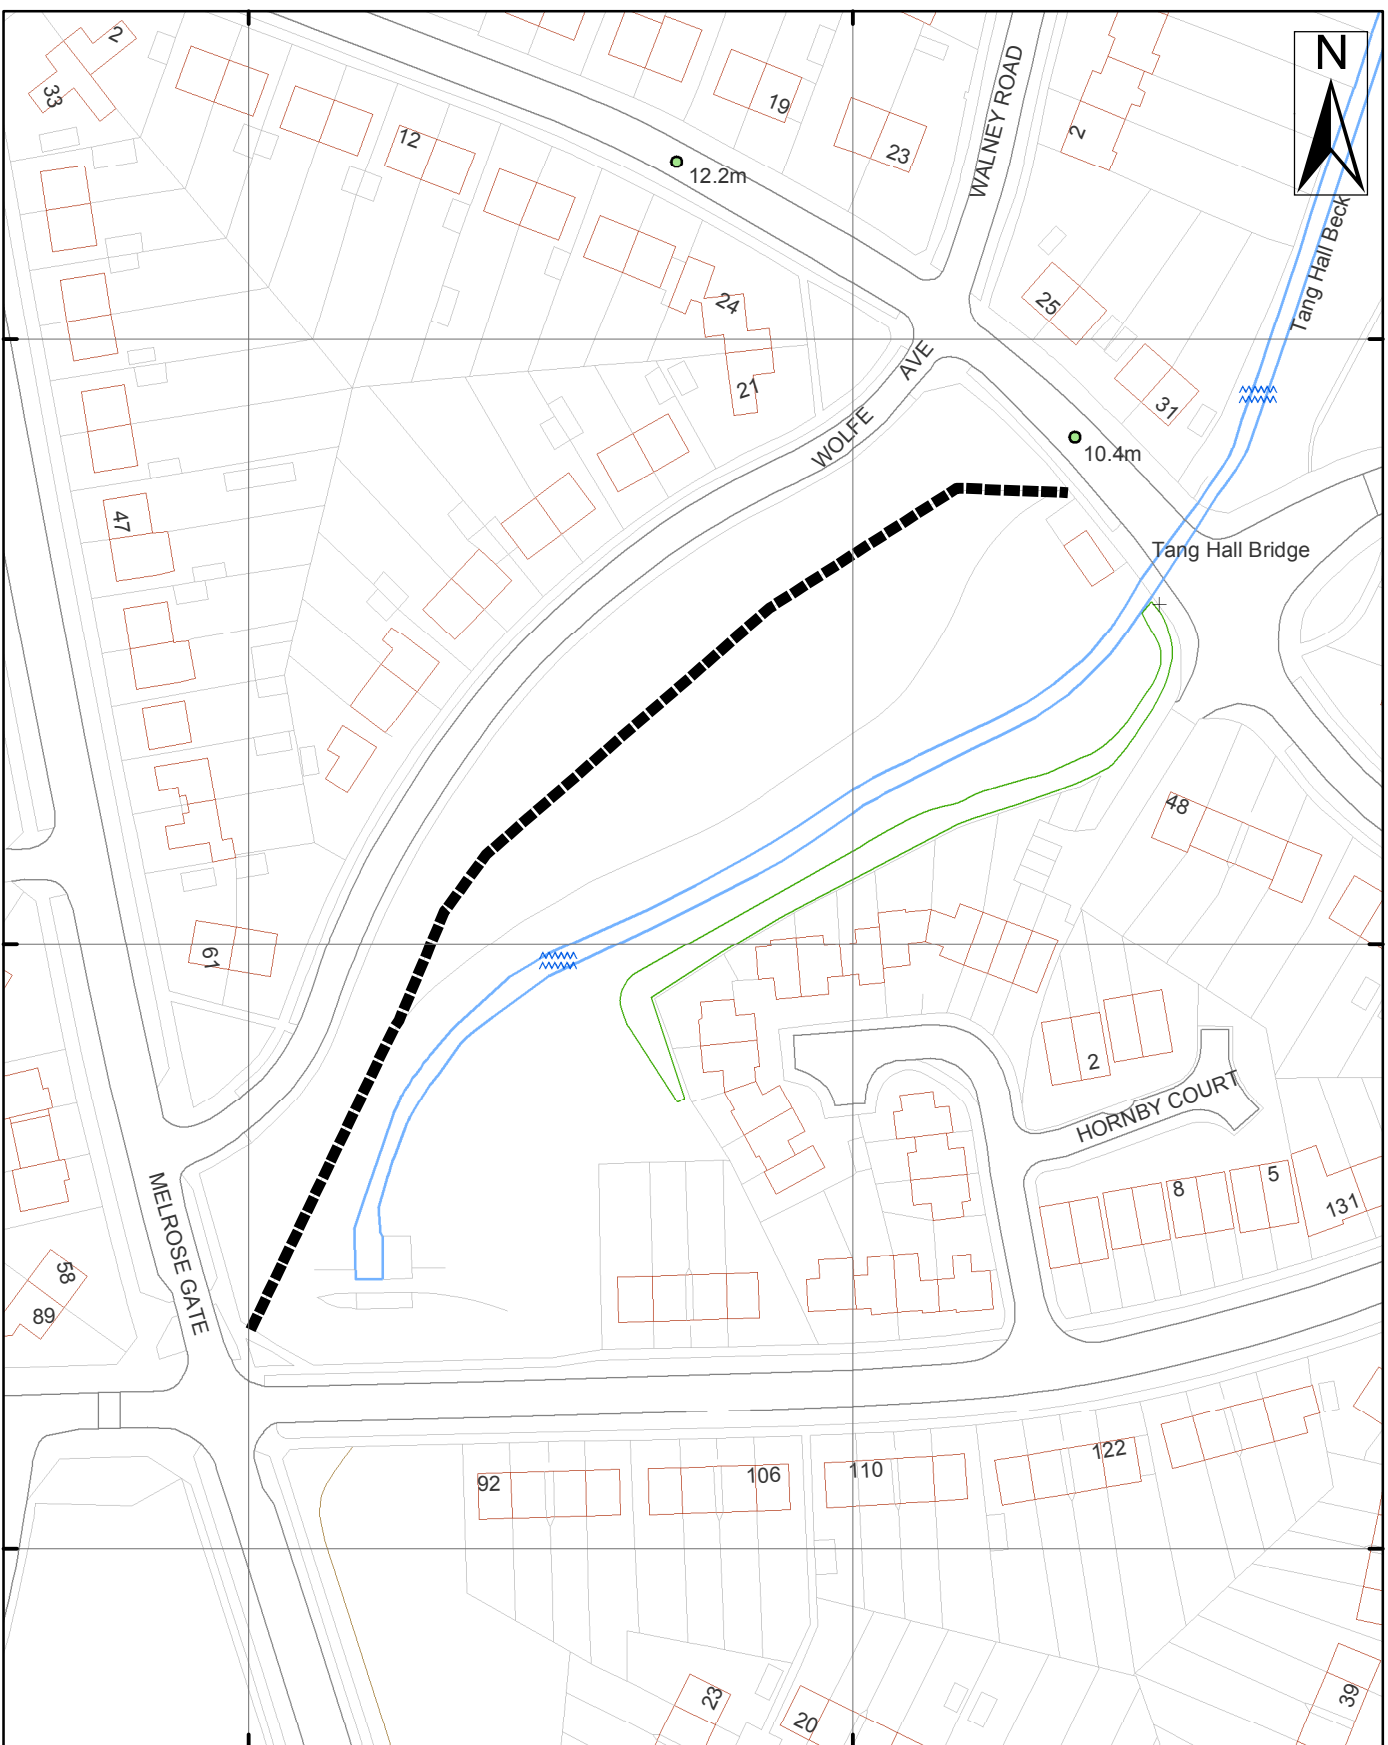

461900.000000

462000.000000

452400.000000

452400.000000

452300.000000

452300.000000

452200.000000

452200.000000

461900.000000

462000.000000

### York Footpath No.173 (Heworth Ward)

Scale 1:1,250

Drawn By:JHC

Date:13/04/10

Public Rights of Way

Reference:

Drawing No.

9 St. Leonards Place, York, YO1 2ET  
Telephone: 01904 613161

Reproduced from the Ordnance Survey with the permission of the Controller of Her Majesty's Stationery Office © Crown copyright.  
Unauthorised reproduction infringes Crown copyright and may lead to prosecution or civil proceedings. City of York Council 100020818