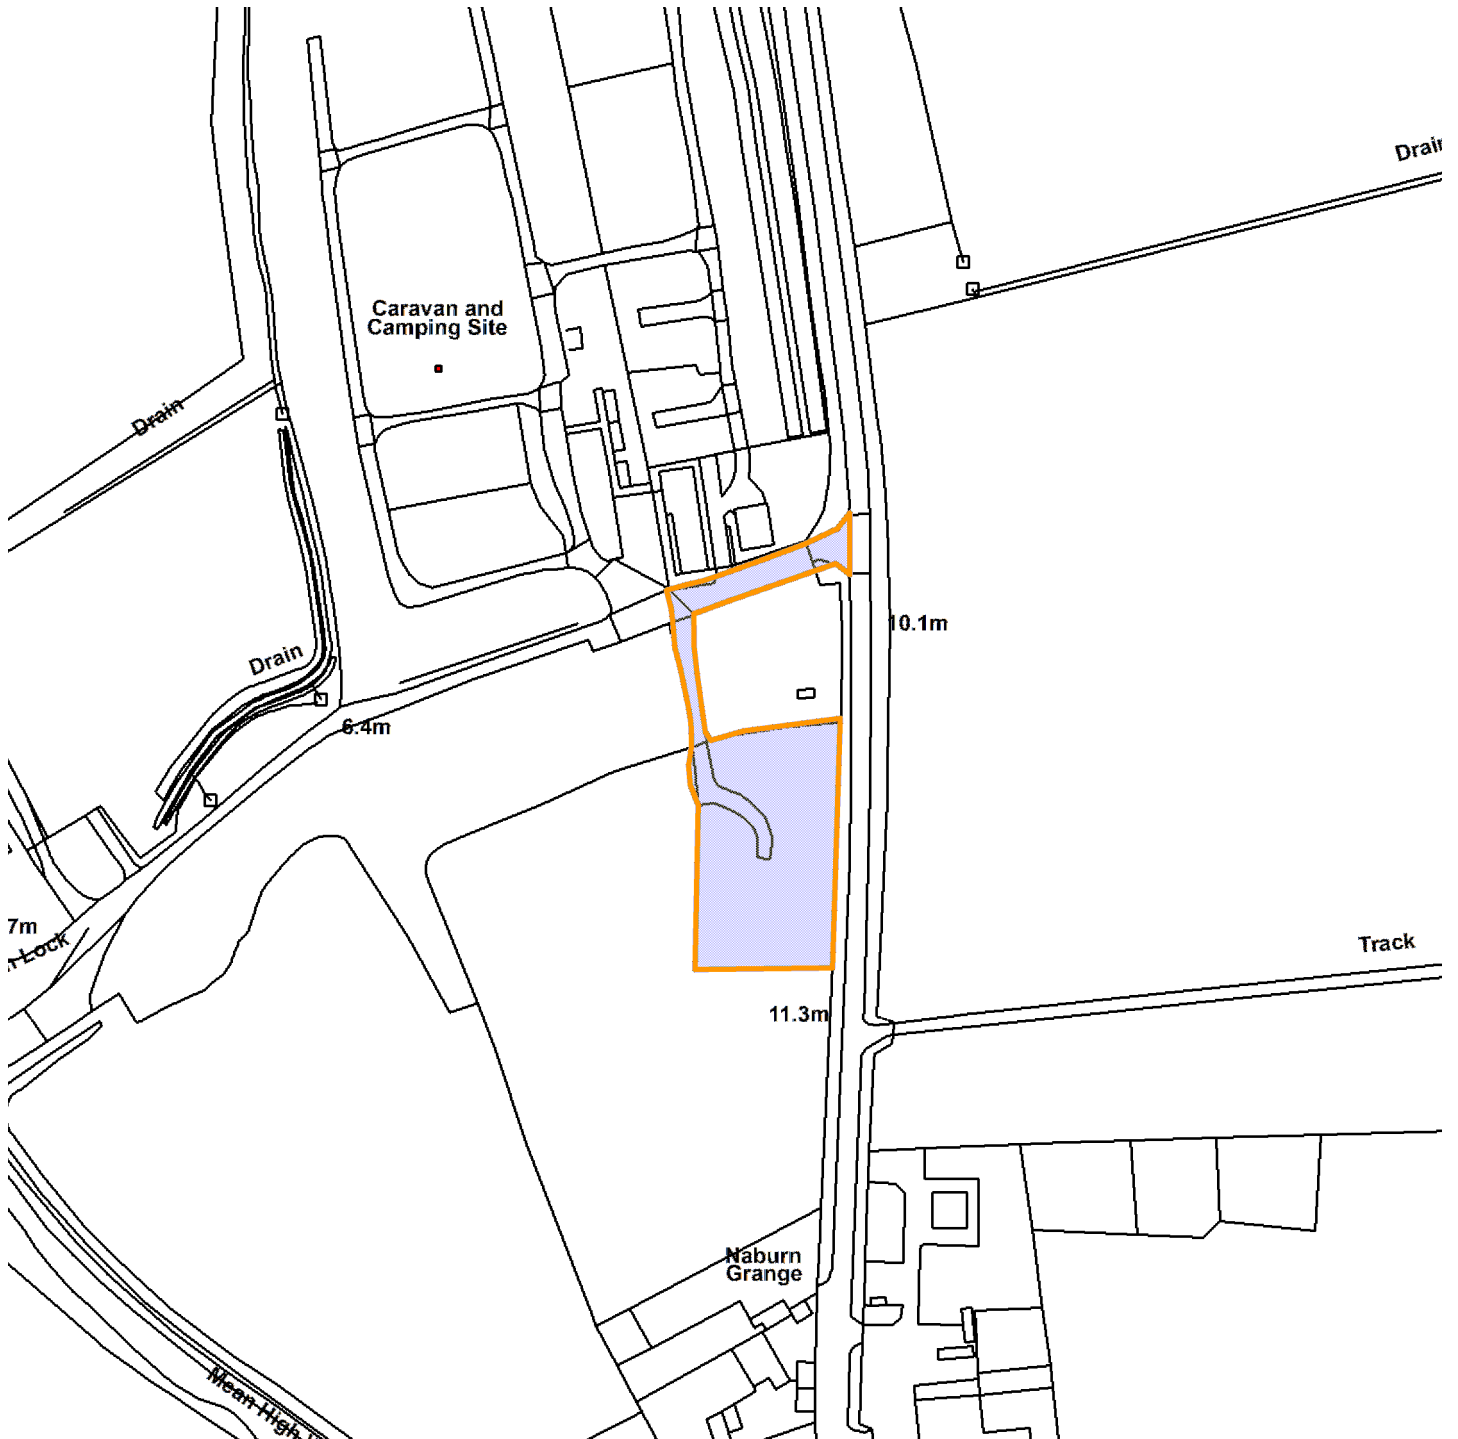

16/01853/FUL

Naburn Lock Caravan Park Naburn Lock Track, Naburn

Scale : 1:2147

Reproduced from the Ordnance Survey map with the permission of the Controller of Her Majesty's Stationery Office © Crown Copyright 2000.

Unauthorised reproduction infringes Crown Copyright and may lead to prosecution or civil proceedings.

<b>Organisation</b>	Not Set
<b>Department</b>	Not Set
<b>Comments</b>	Site plan
<b>Date</b>	17 October 2016
<b>SLA Number</b>	Not Set