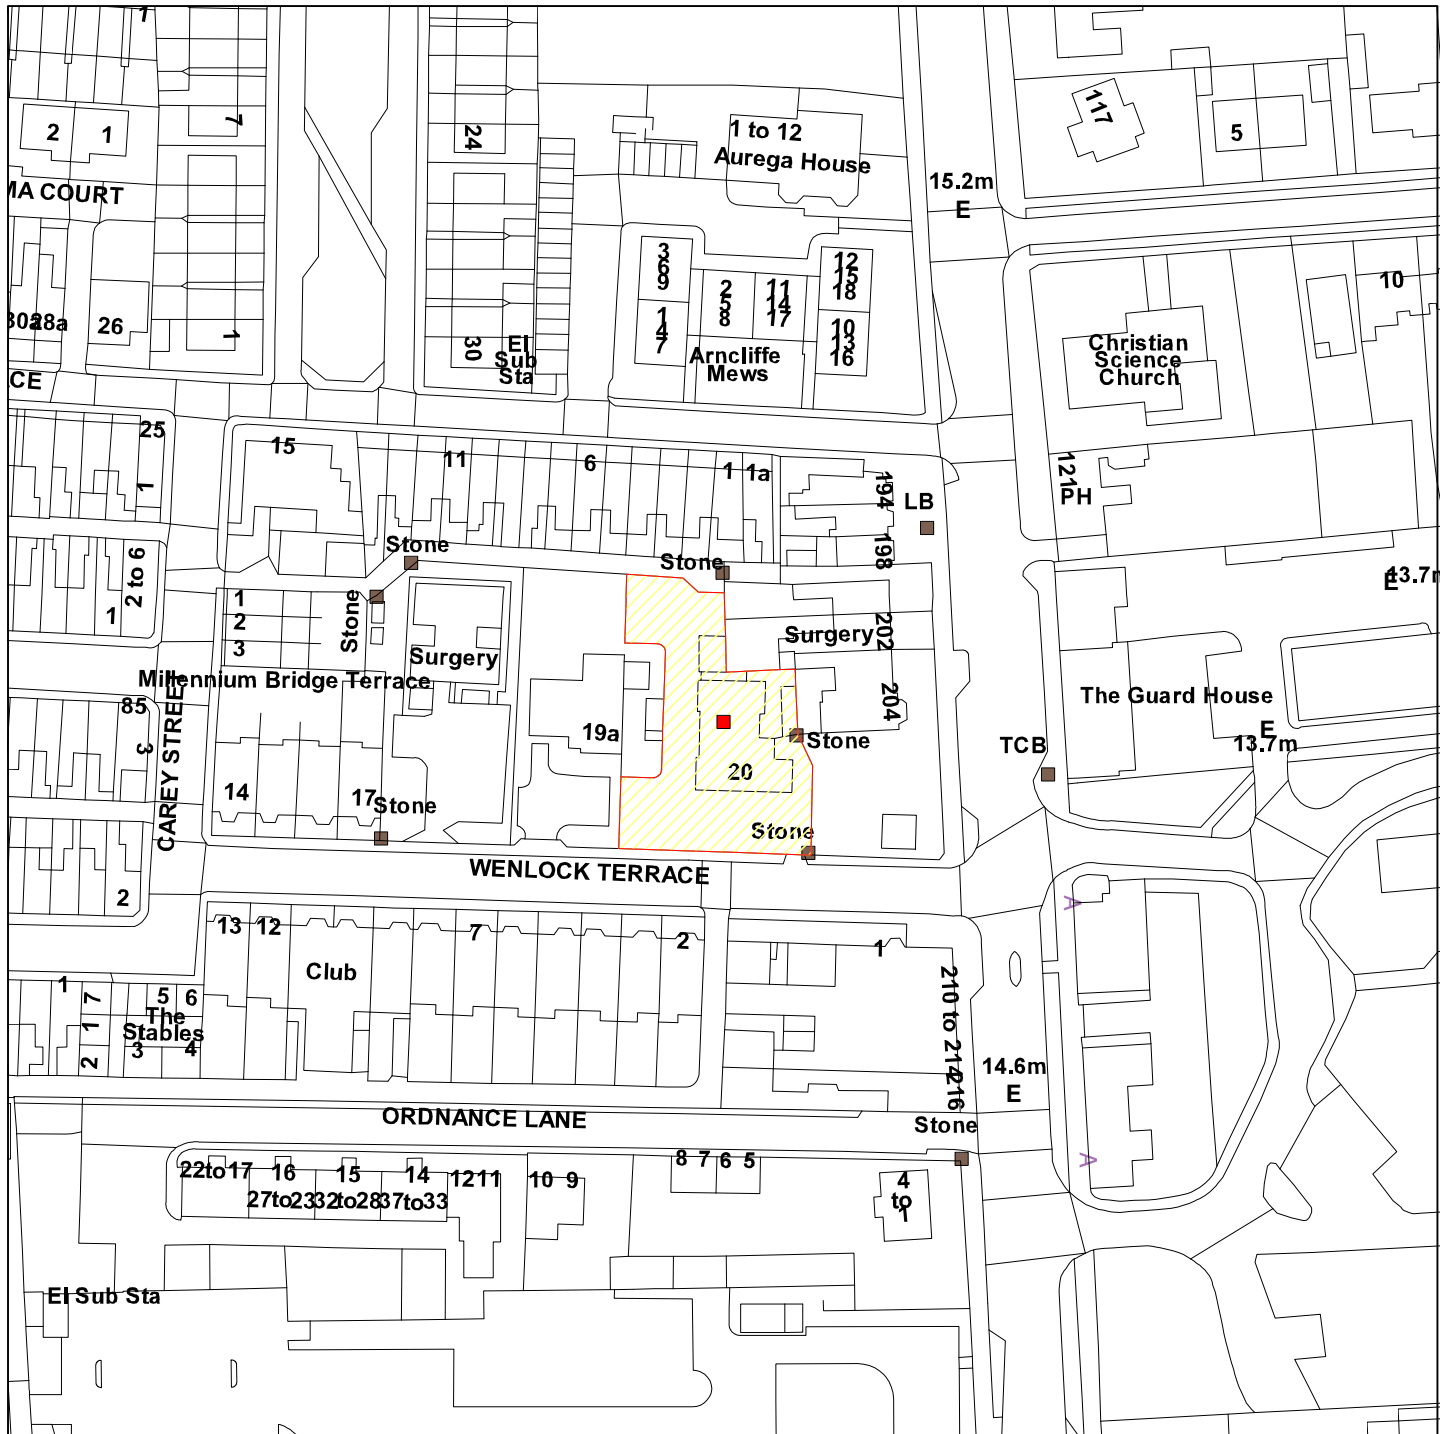

Hollycroft 20 Wenlock Terrace

12/02472/FUL

GIS by ESRI (UK)

Scale : 1:1250

Reproduced from the Ordnance Survey map with the permission of the Controller of Her Majesty's Stationery Office © Crown Copyright 2000.