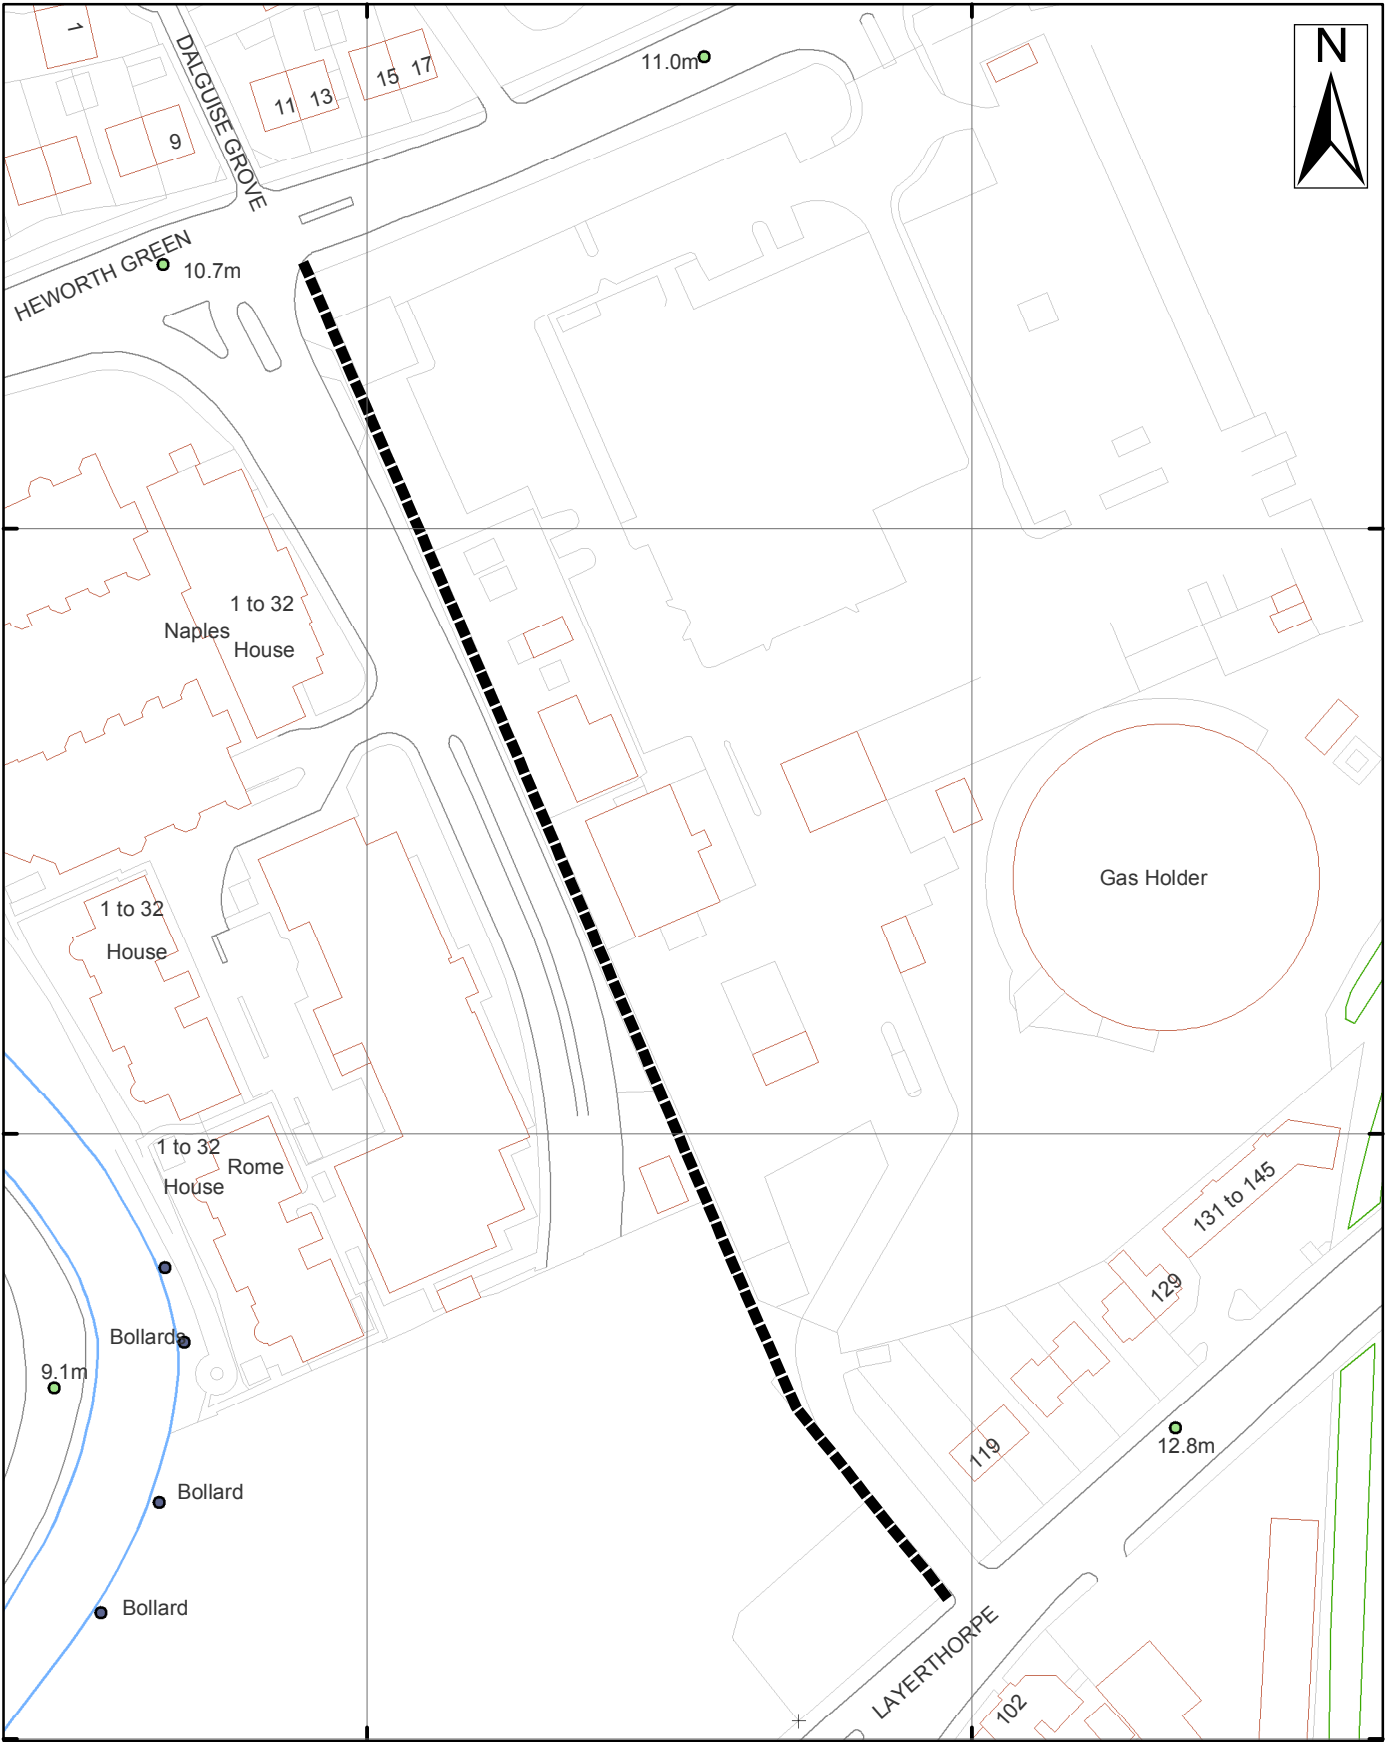

461000 000000

461100 000000

461000 000000

461100 000000

### York Footpath No.164 (Heworth Ward)

Scale 1:1,250

Drawn By:JHC

Date:13/04/10

Public Rights of Way

Reference:

Drawing No.

9 St. Leonards Place, York, YO1 2ET  
Telephone: 01904 613161

Reproduced from the Ordnance Survey with the permission of the Controller of Her Majesty's Stationery Office © Crown copyright.  
Unauthorised reproduction infringes Crown copyright and may lead to prosecution or civil proceedings. City of York Council 100020818