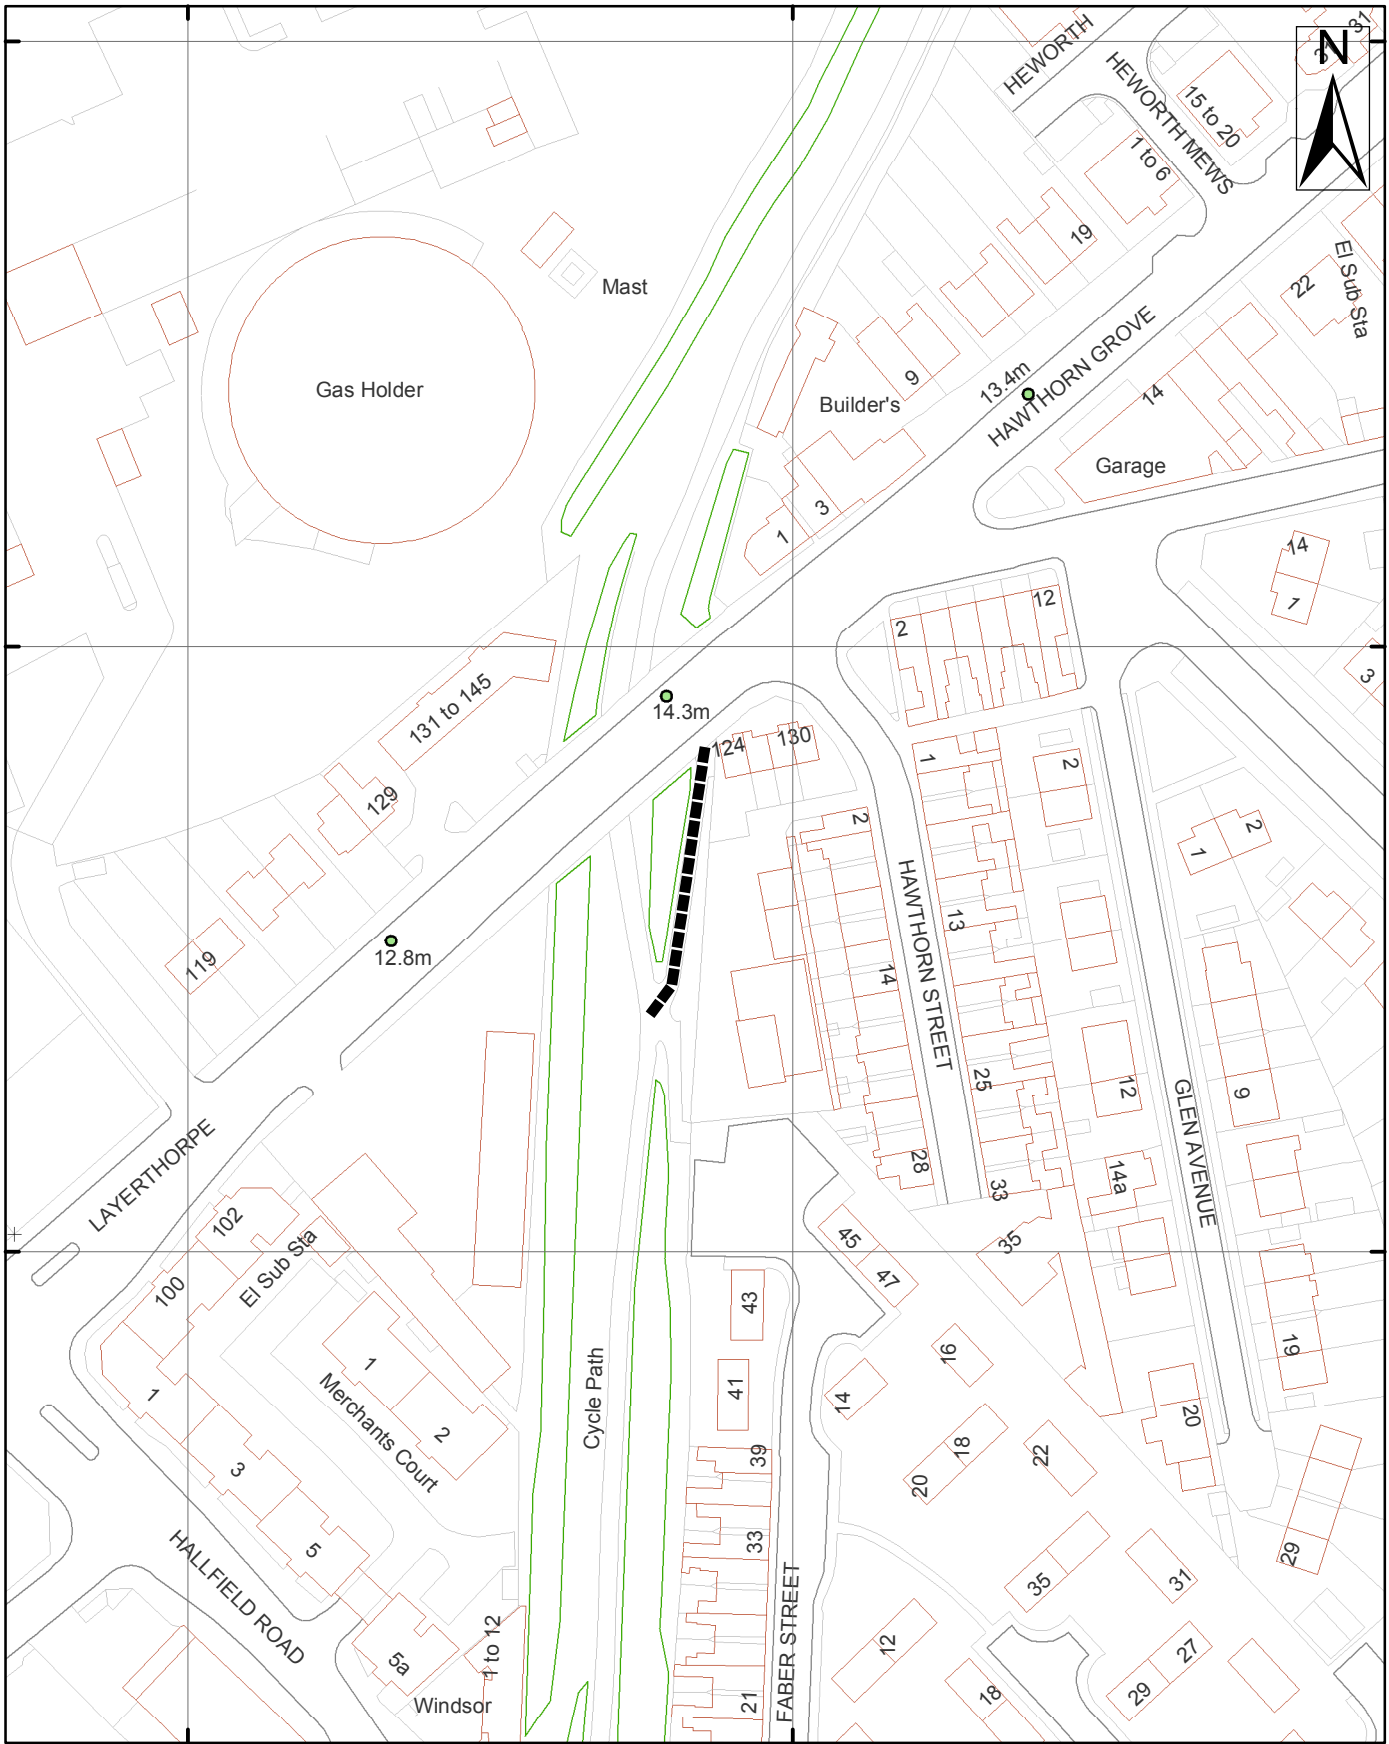

461100 000000

461200 000000

452500

452500

452400

452400

452300

452300

461100 000000

461200 000000

## York Footpath No.165 (Heworth Ward)

Scale 1:1,250	Drawn By:JHC	Date:13/04/10
Public Rights of Way	Reference:	Drawing No.

9 St. Leonards Place, York, YO1 2ET  
Telephone: 01904 613161

Reproduced from the Ordnance Survey with the permission of the Controller of Her Majesty's Stationery Office © Crown copyright. Unauthorised reproduction infringes Crown copyright and may lead to prosecution or civil proceedings. City of York Council 100020818