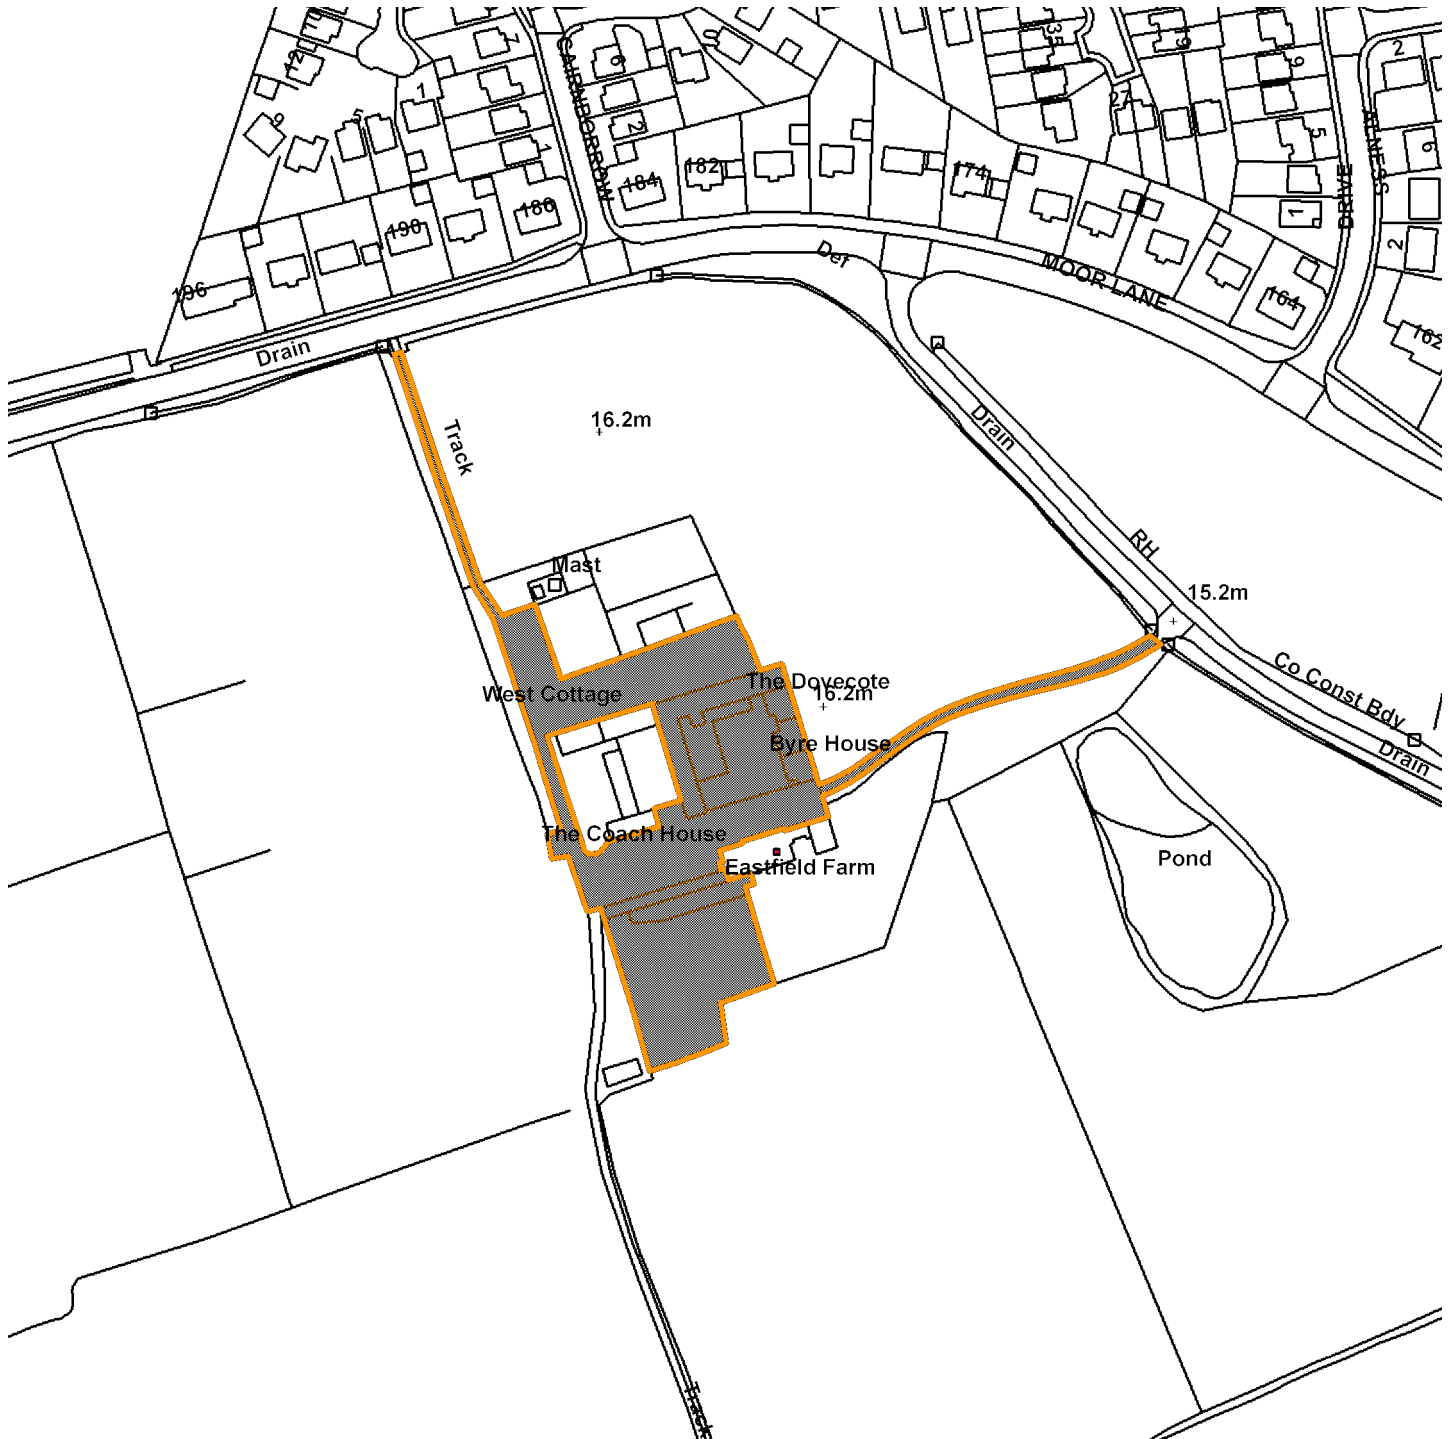

# Eastfield Farm Moor Lane Acomb

14/02964/FUL

GIS by ESRI (UK)

Scale : 1:2119

Reproduced from the Ordnance Survey map with the permission of the Controller of Her Majesty's Stationery Office © Crown Copyright 2000.

Unauthorised reproduction infringes Crown Copyright and may lead to prosecution or civil proceedings.

<b>Organisation</b>	CYC
<b>Department</b>	Not Set
<b>Comments</b>	Site Plan
<b>Date</b>	02 June 2015
<b>SLA Number</b>	Not Set