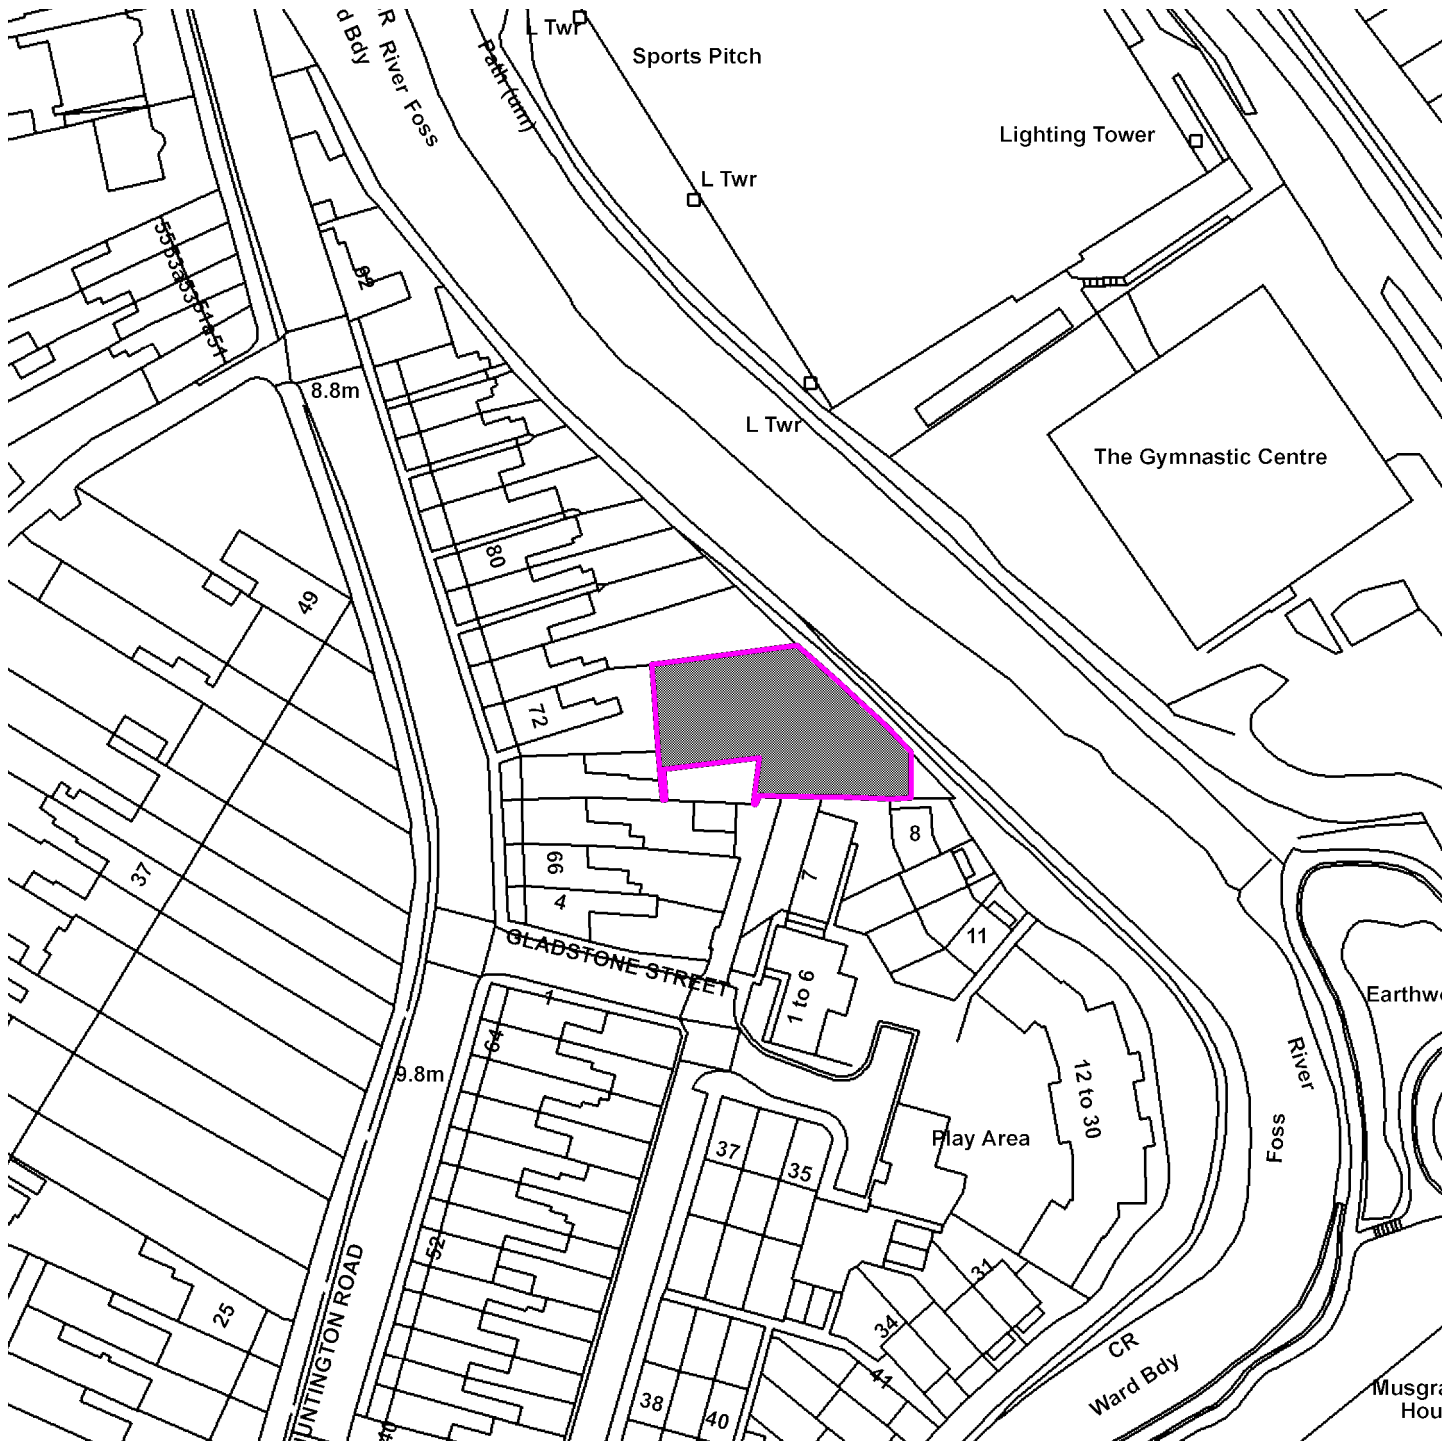

14/02713/FUL

Former Car Repair Garage to rear of 70 - 72 Huntington Road

Scale : 1:1059

Reproduced from the Ordnance Survey map with the permission of the Controller of Her Majesty's Stationery Office © Crown Copyright 2000.

Unauthorised reproduction infringes Crown Copyright and may lead to prosecution or civil proceedings.

Organisation	CYC
Department	Not Set
Comments	Site Plan
Date	26 January 2015
SLA Number	Not Set