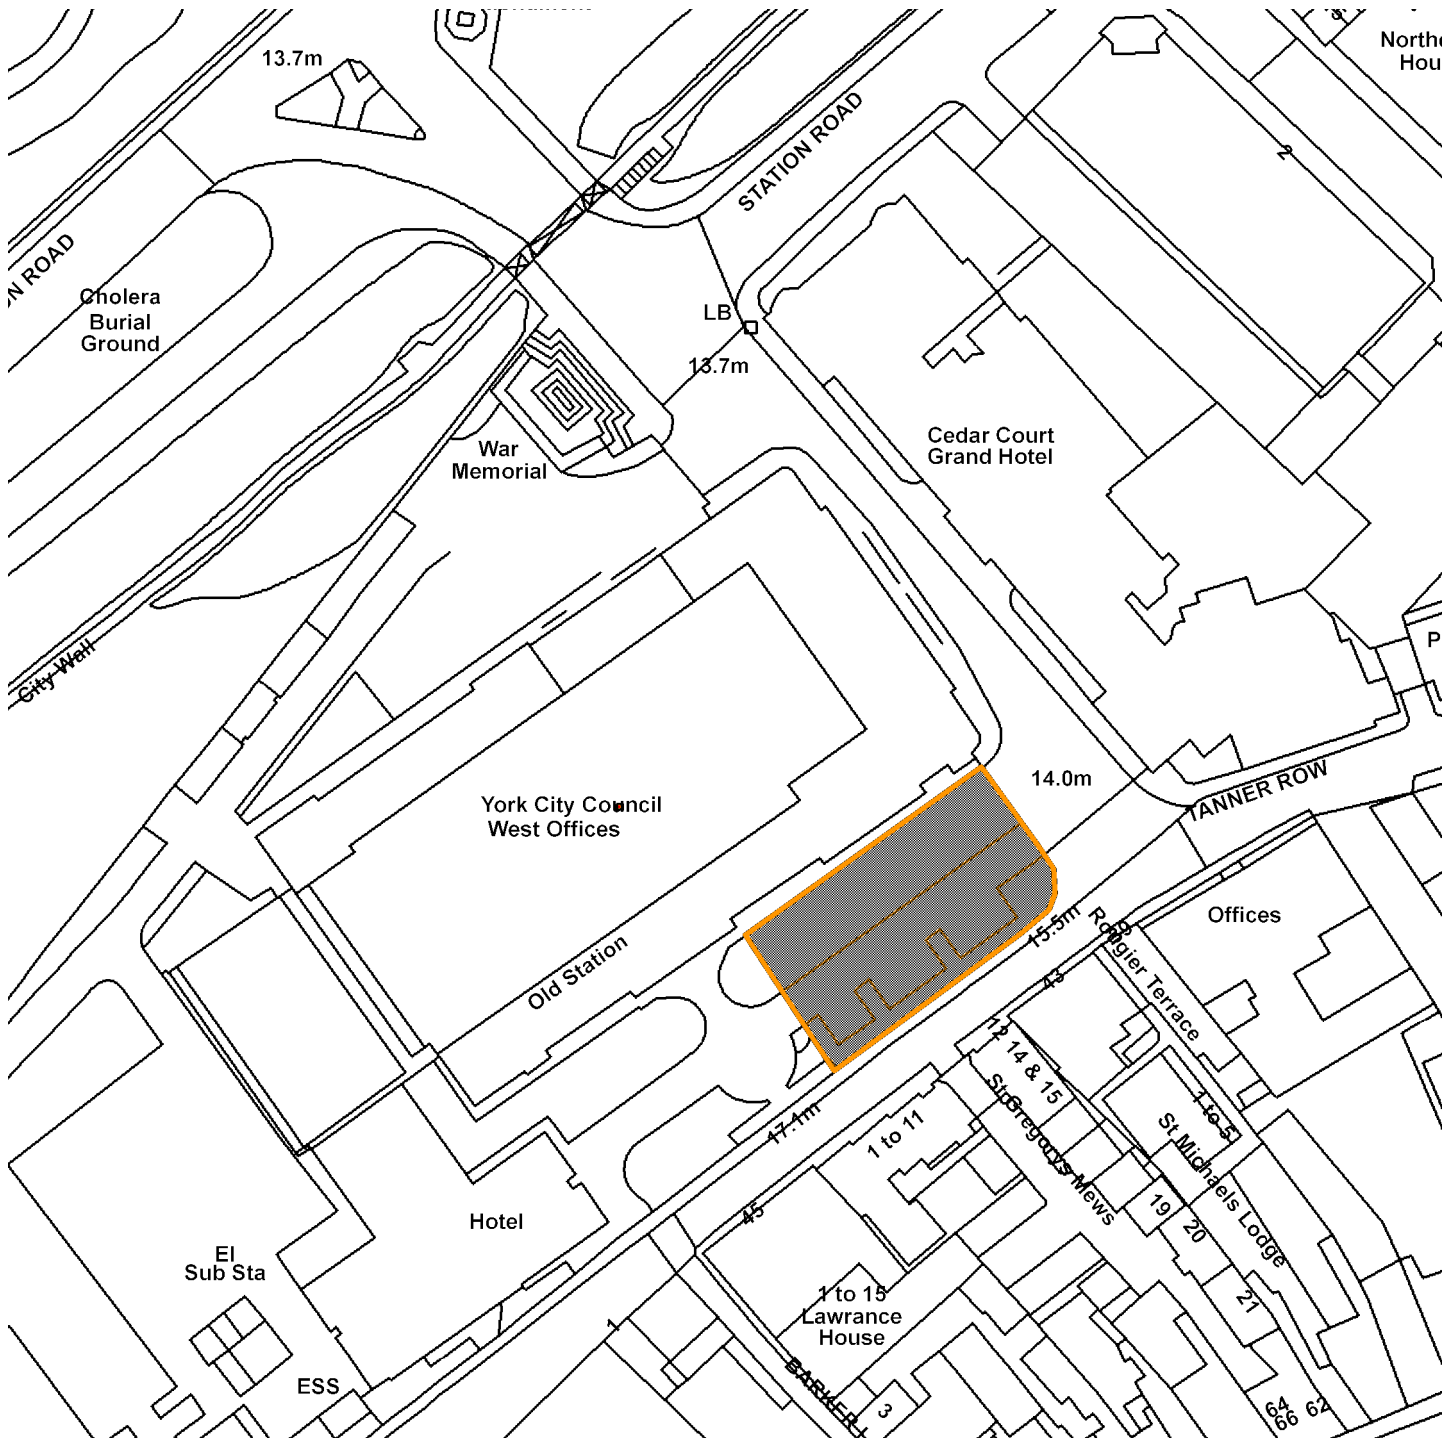

14/02320/FUL

City of York Council, West Offices, Station Rise

Scale : 1:1059

Reproduced from the Ordnance Survey map with the permission of the Controller of Her Majesty's Stationery Office © Crown Copyright 2000.