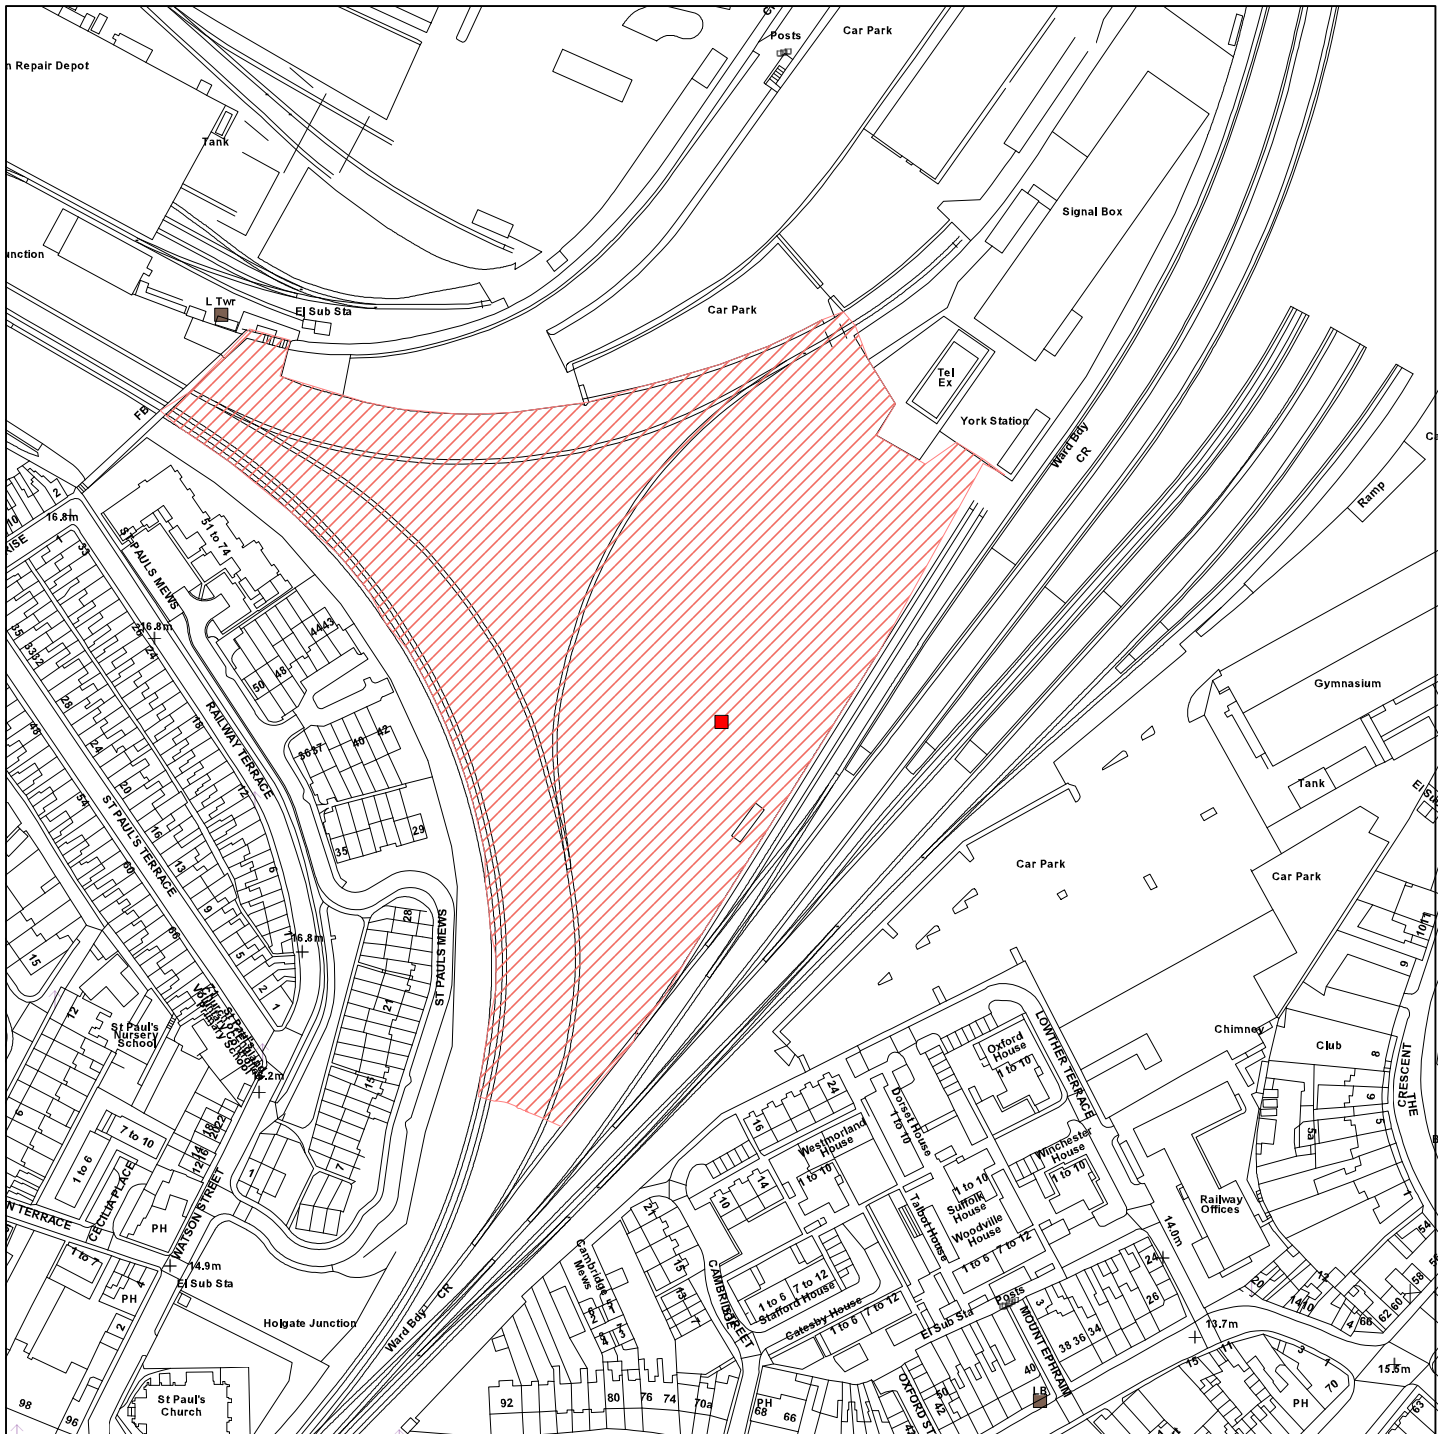

# 12/01176/FULM

## Proposed Training and Rail Operations Centre

GIS by ESRI (UK)

Scale : 1:2500

Reproduced from the Ordnance Survey map with the permission of the Controller of Her Majesty's Stationery Office © Crown Copyright 2000.