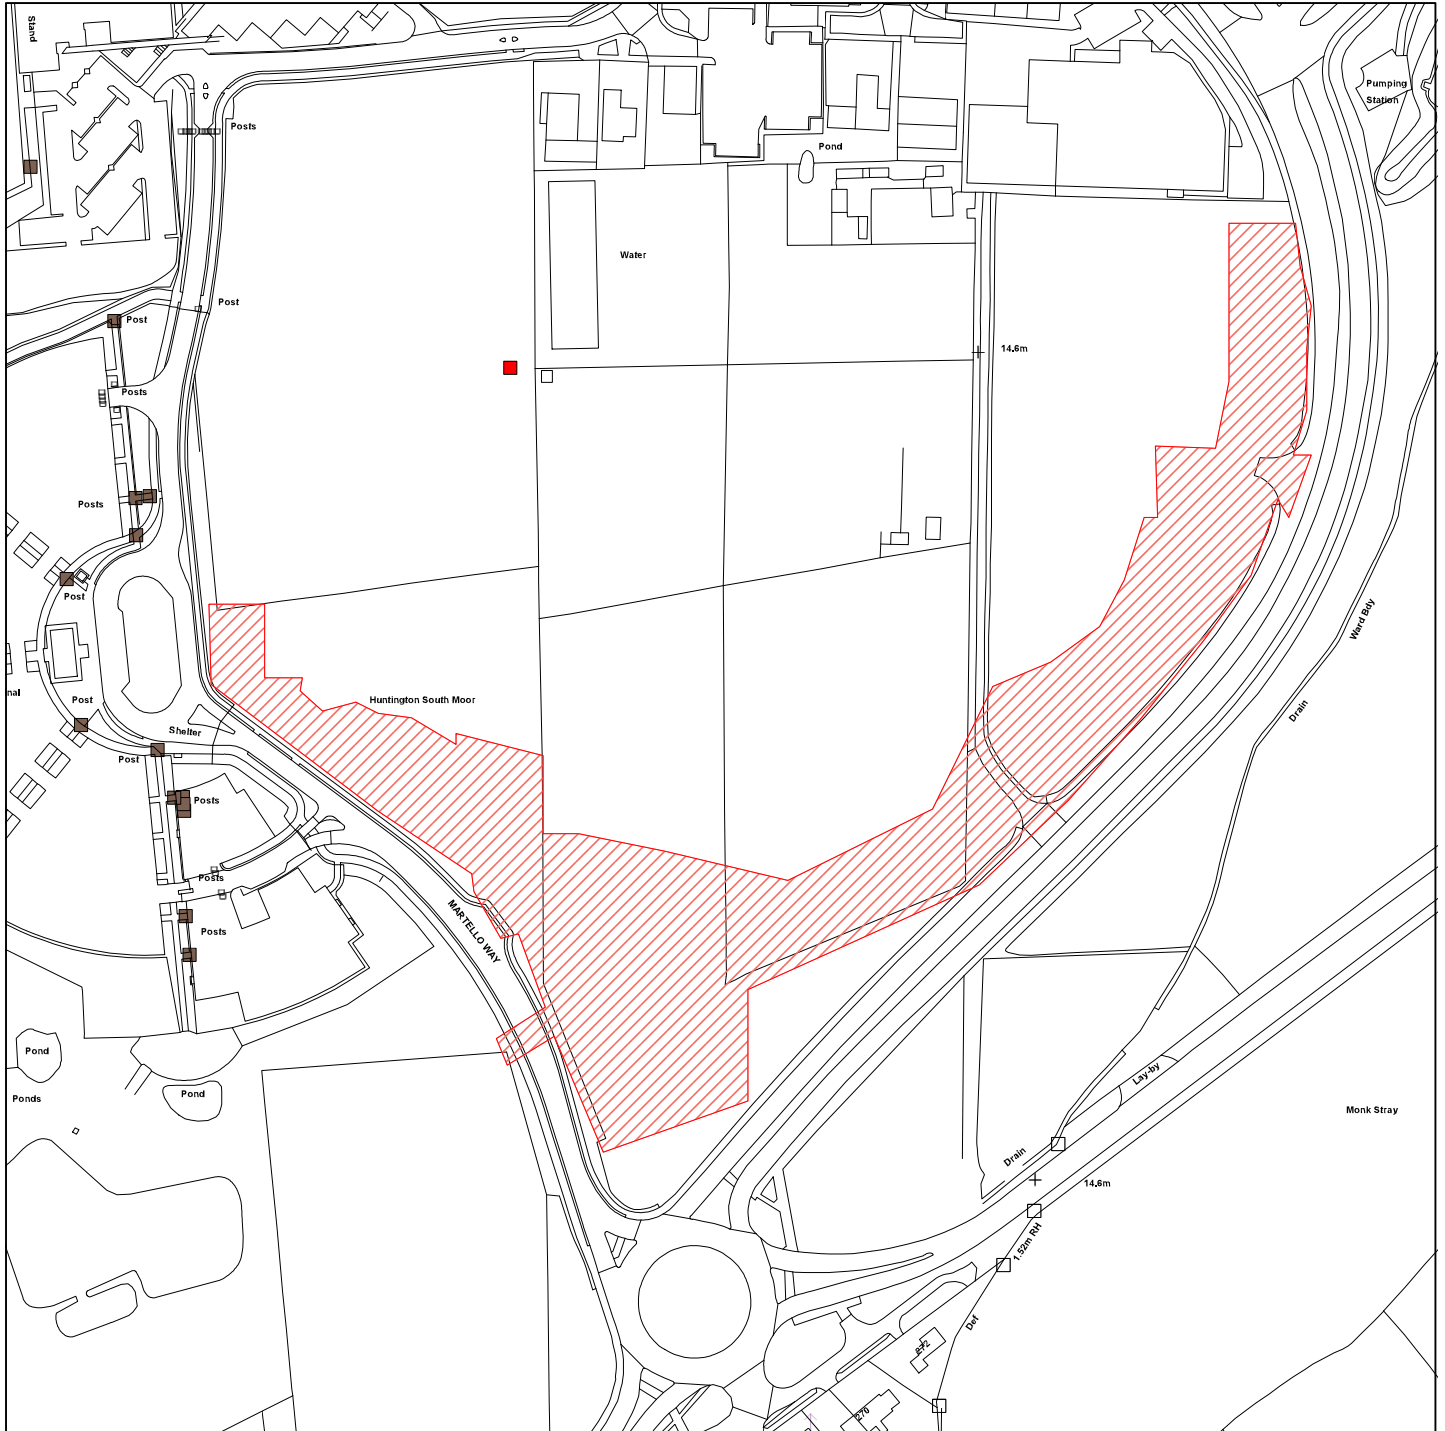

12/01152/FULM

Land Including Huntington Stadium To The West of Jockey Lane

GIS by ESRI (UK)

Scale : 1:3000

Reproduced from the Ordnance Survey map with the permission of the Controller of Her Majesty's Stationery Office © Crown Copyright 2000.

Unauthorised reproduction infringes Crown Copyright and may lead to prosecution or civil proceedings.

Organisation	City of York Council
Department	Planning and Sustainable Development
Comments	
Date	14 May 2012
SLA Number	Not Set