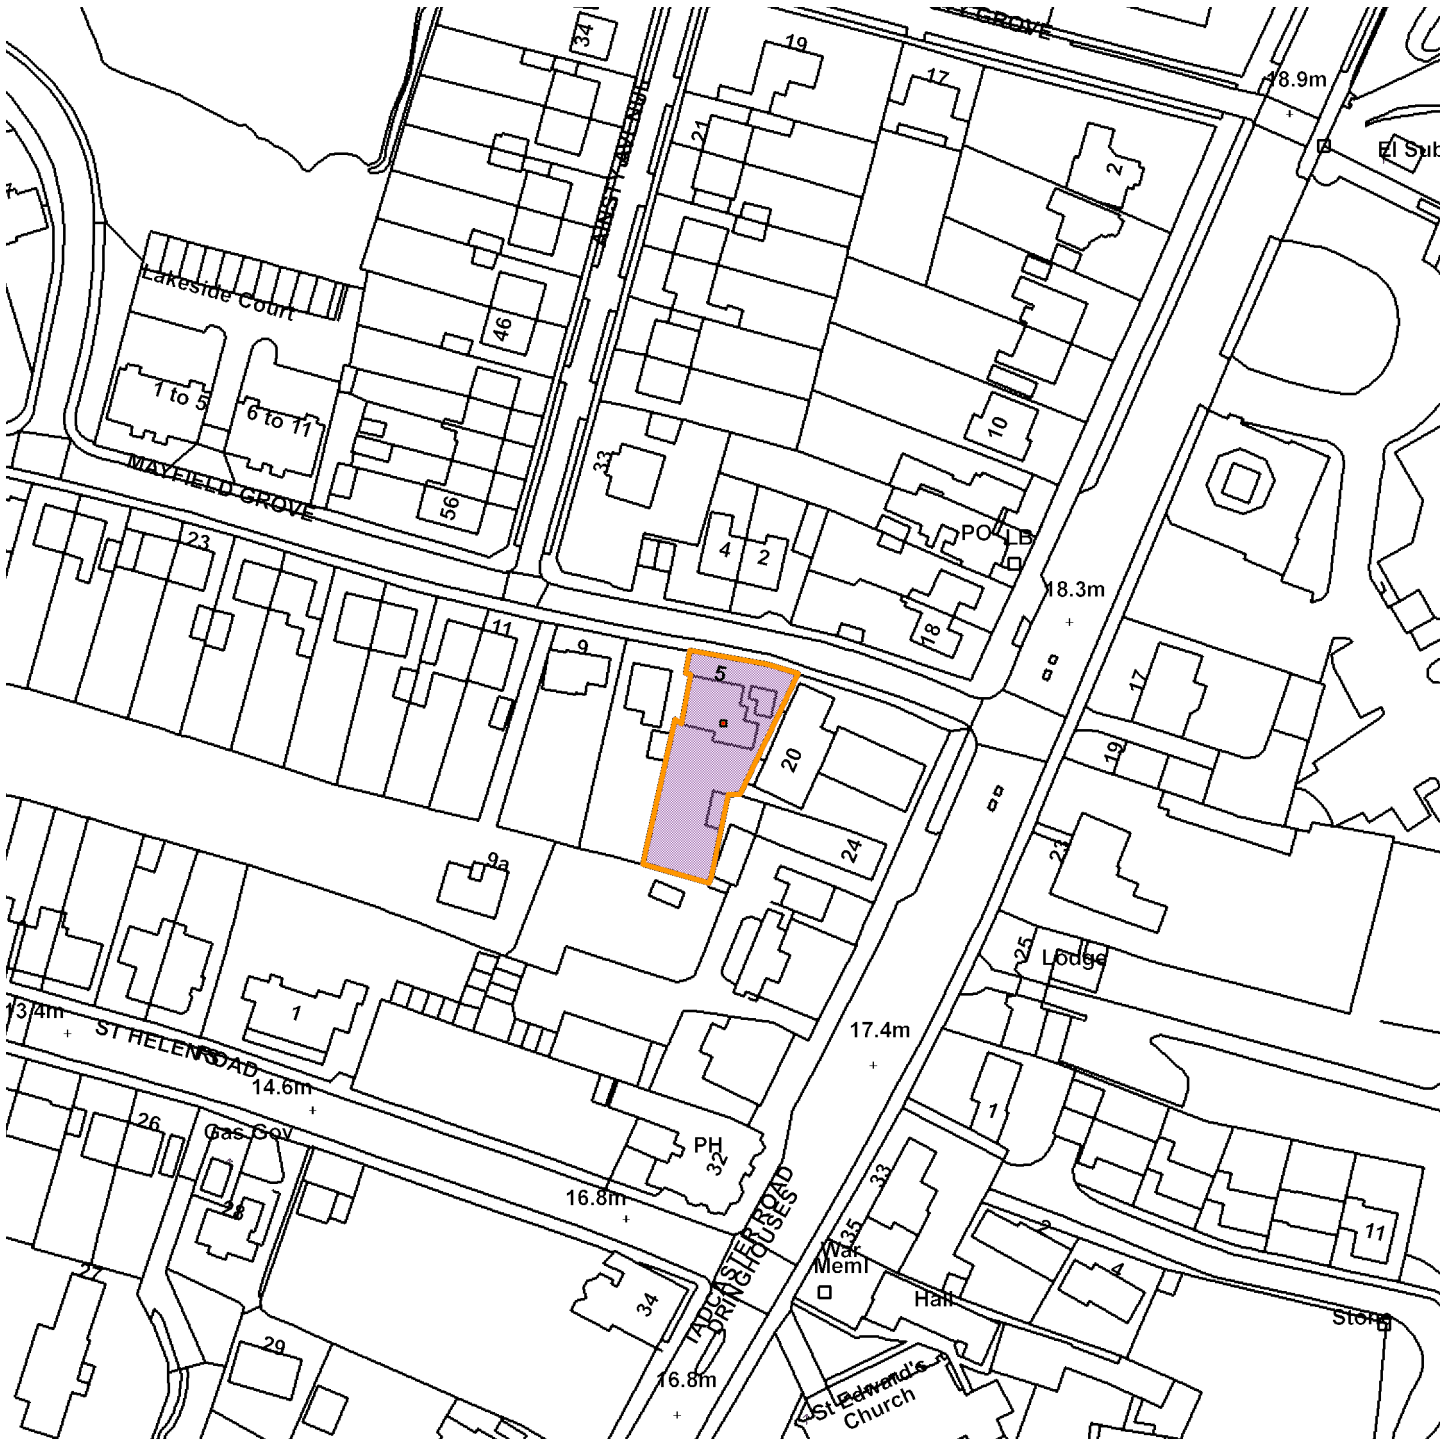

16/00725/FUL

5 Mayfield Grove, YO24 1HJ

Scale : 1:1377

Reproduced from the Ordnance Survey map with the permission of the Controller of Her Majesty's Stationery Office © Crown Copyright 2000.

Unauthorised reproduction infringes Crown Copyright and may lead to prosecution or civil proceedings.

Organisation	City of York Council
Department	Economy & Place
Comments	Site Location Plan
Date	20 December 2016
SLA Number	Not Set