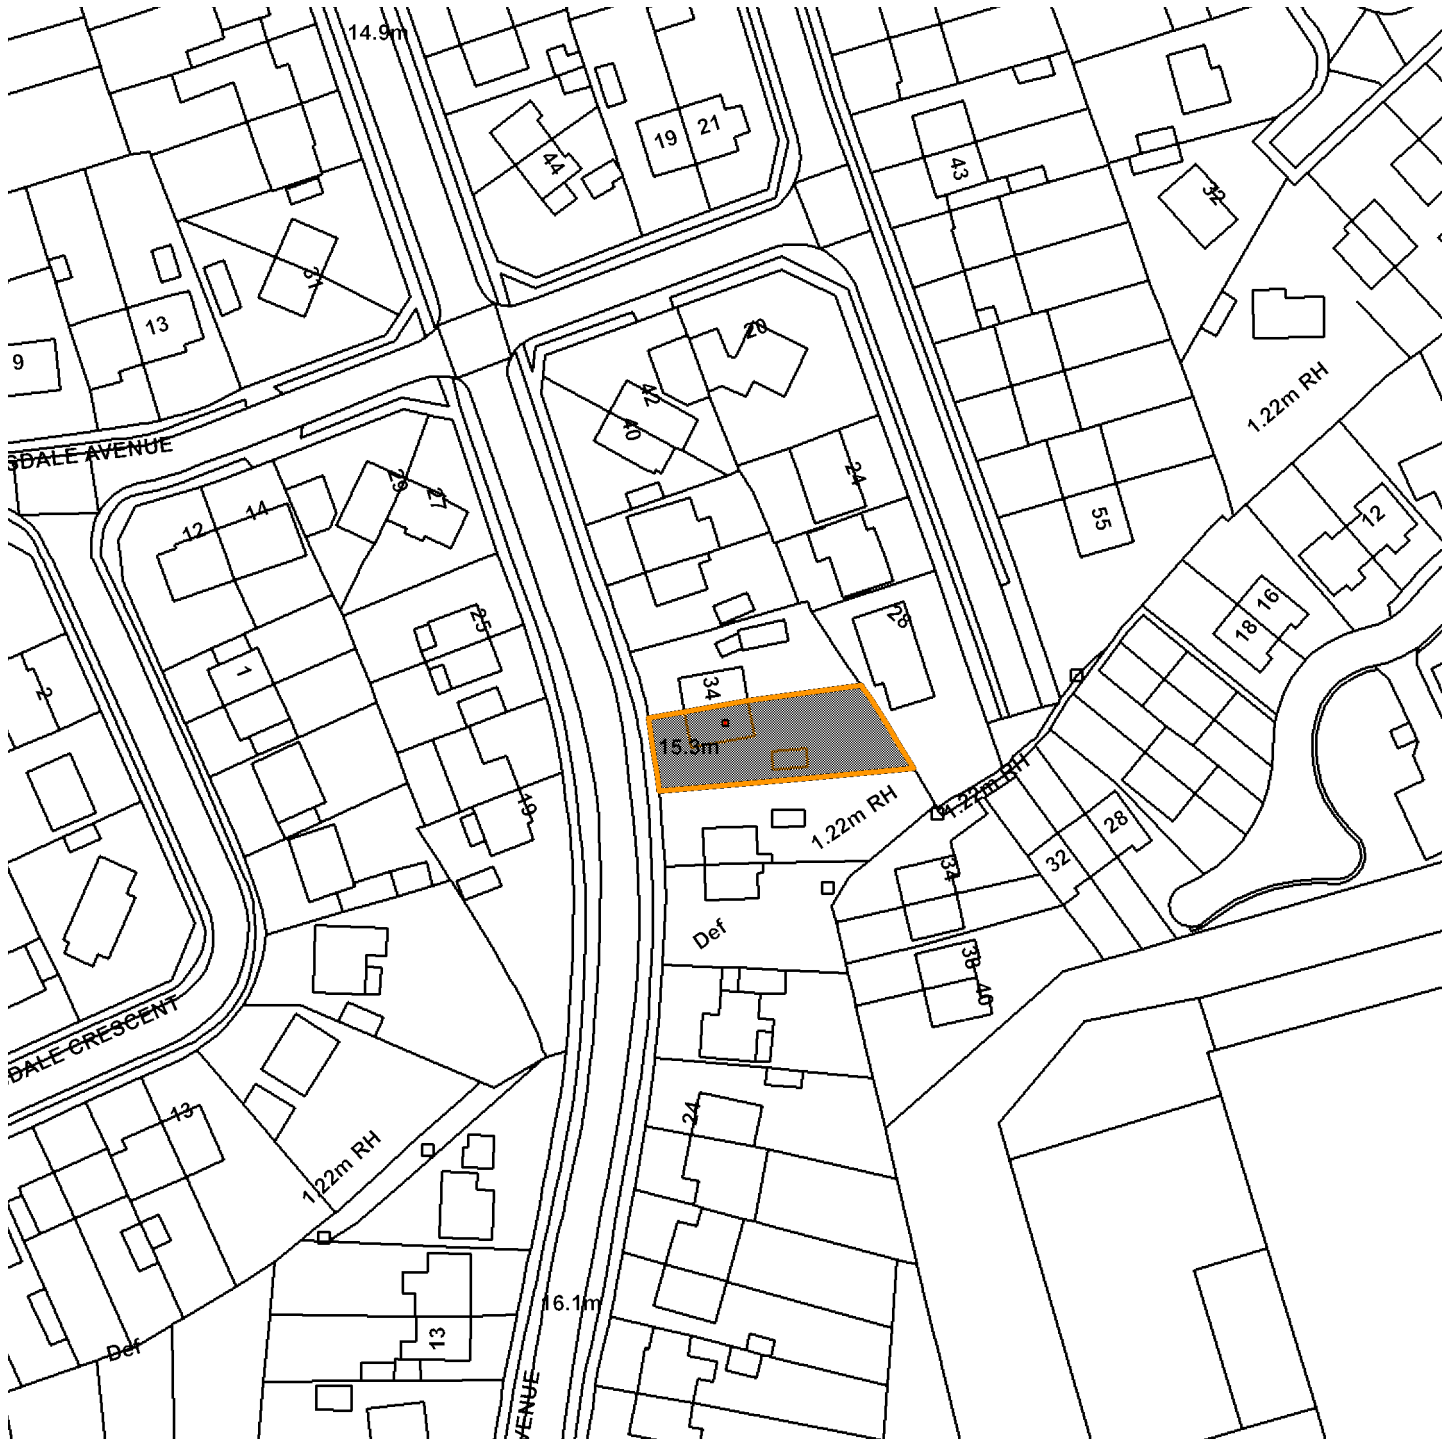

15/01718/FUL

32 Tranby Avenue, YO10 3NB

Scale : 1:1059

Reproduced from the Ordnance Survey map with the permission of the Controller of Her Majesty's Stationery Office © Crown Copyright 2000.

Unauthorised reproduction infringes Crown Copyright and may lead to prosecution or civil proceedings.

Organisation	City of York Council
Department	CES
Comments	Site Plan
Date	06 October 2015
SLA Number	Not Set