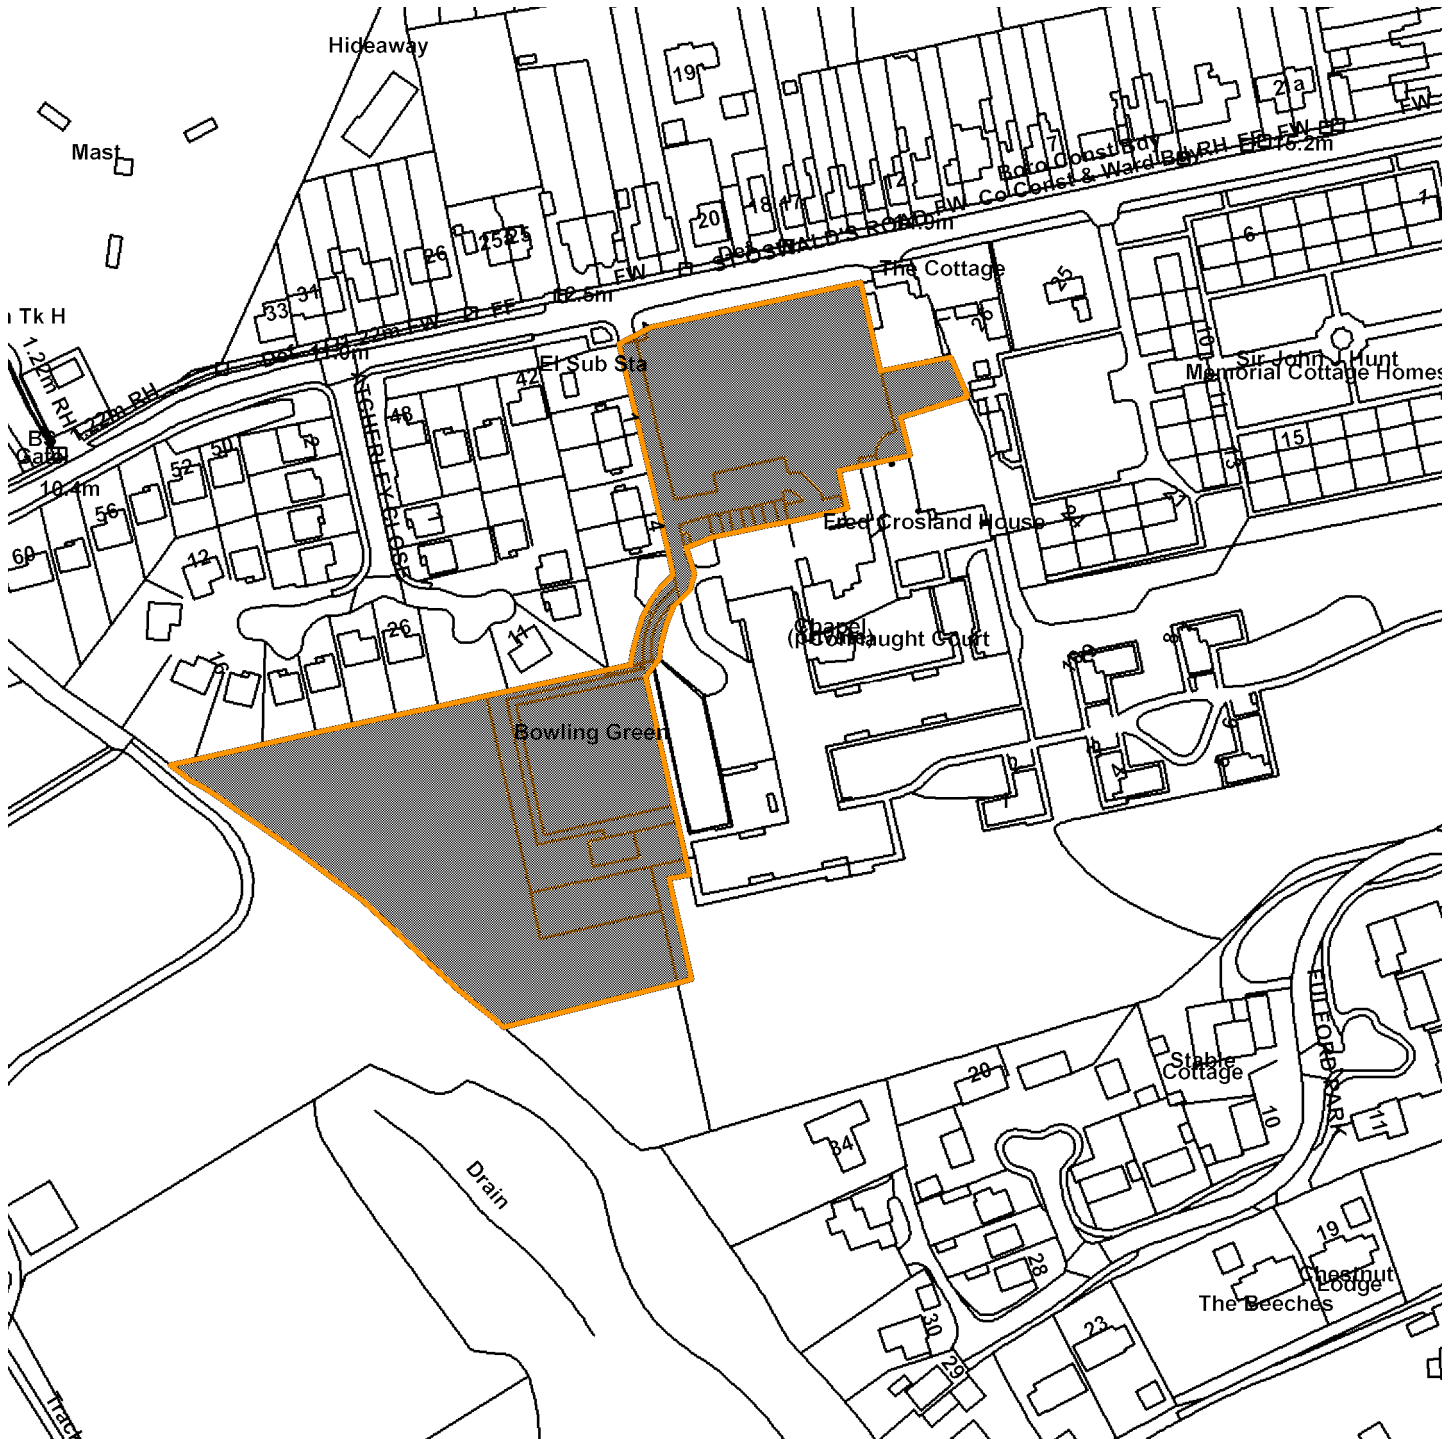

13/03481/FULM

Connaught Court, St Oswalds Road

GIS by ESRI (UK)

Scale : 1:2119

Reproduced from the Ordnance Survey map with the permission of the Controller of Her Majesty's Stationery Office © Crown Copyright 2000.

Unauthorised reproduction infringes Crown Copyright and may lead to prosecution or civil proceedings.

Organisation	City of York Council
Department	CES
Comments	Site Plan
Date	06 October 2015
SLA Number	Not Set